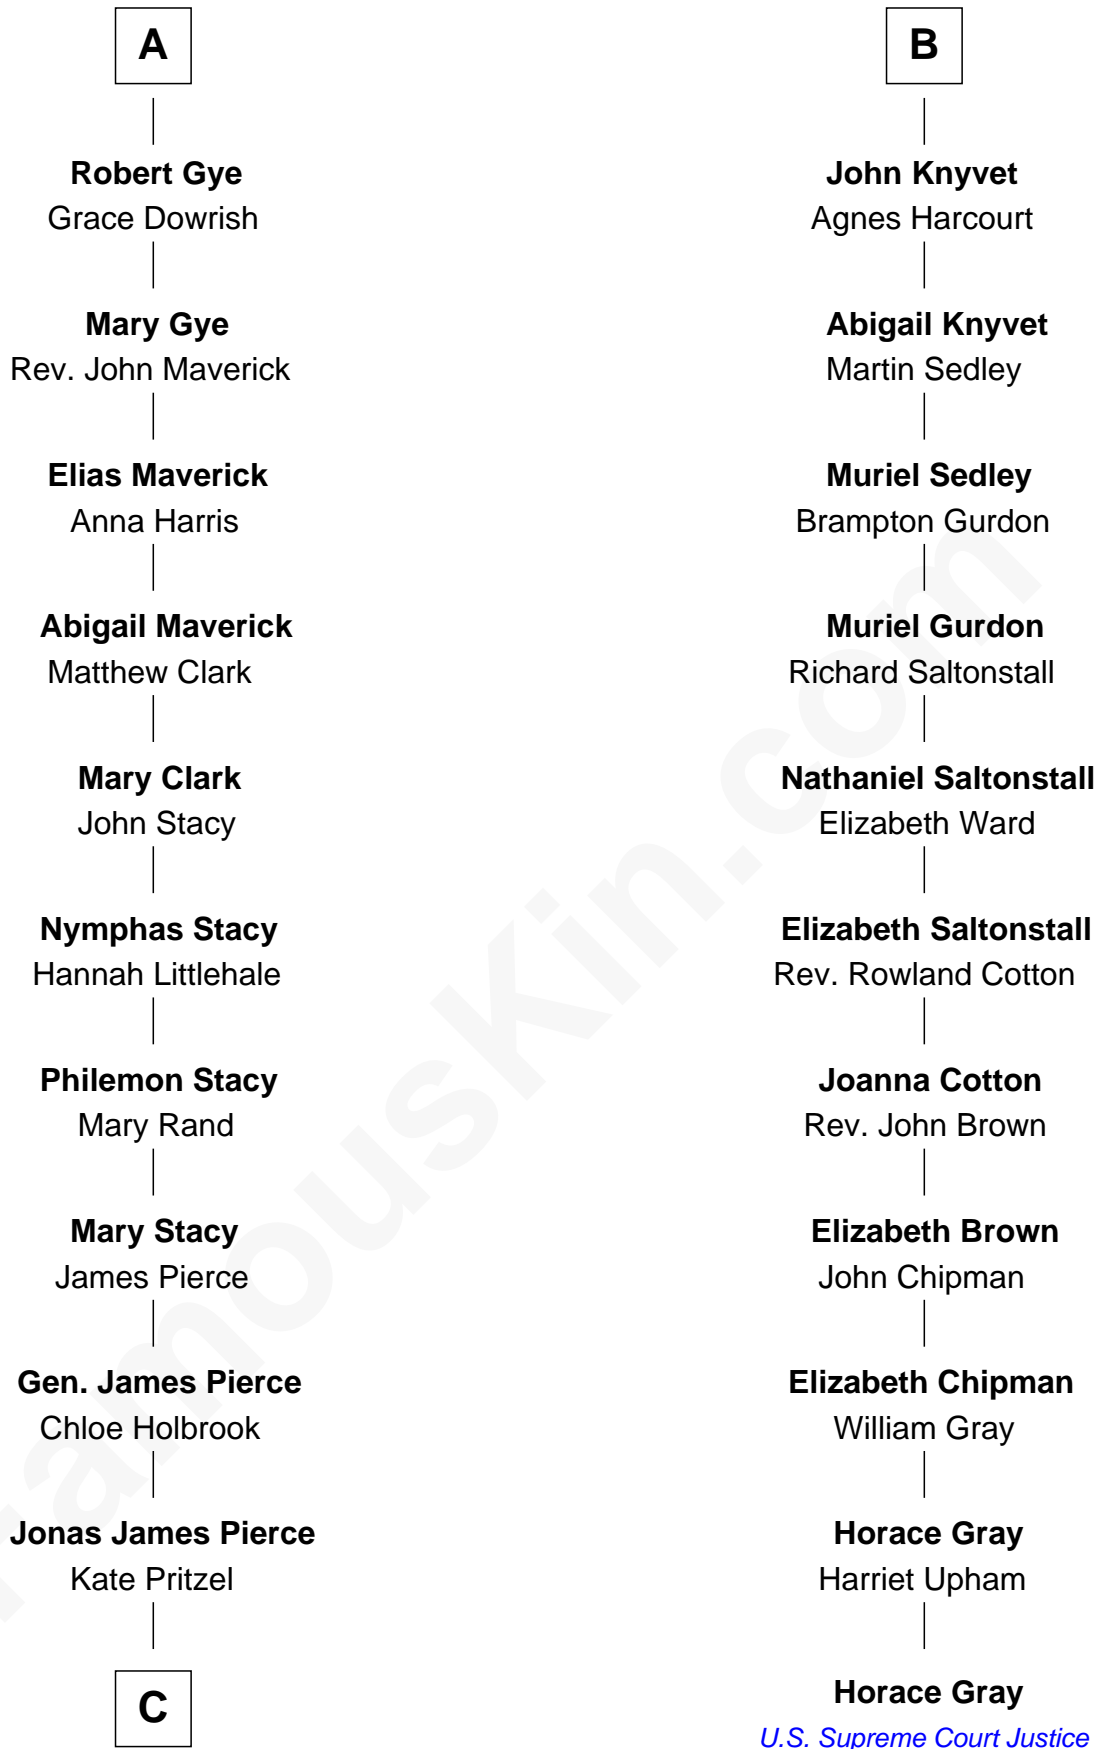

FamousKin.com
Relationship Chart of
George W. Bush
43rd U.S. President

17th cousin 3 times removed of
Horace Gray
U.S. Supreme Court Justice

C

—
Scott Pierce
Mabel Marvin

—
Marvin Pierce
Pauline Robinson

—
Barbara Pierce
George Herbert Walker Bush

—
George W. Bush
43rd U.S. President

FamousKin.com