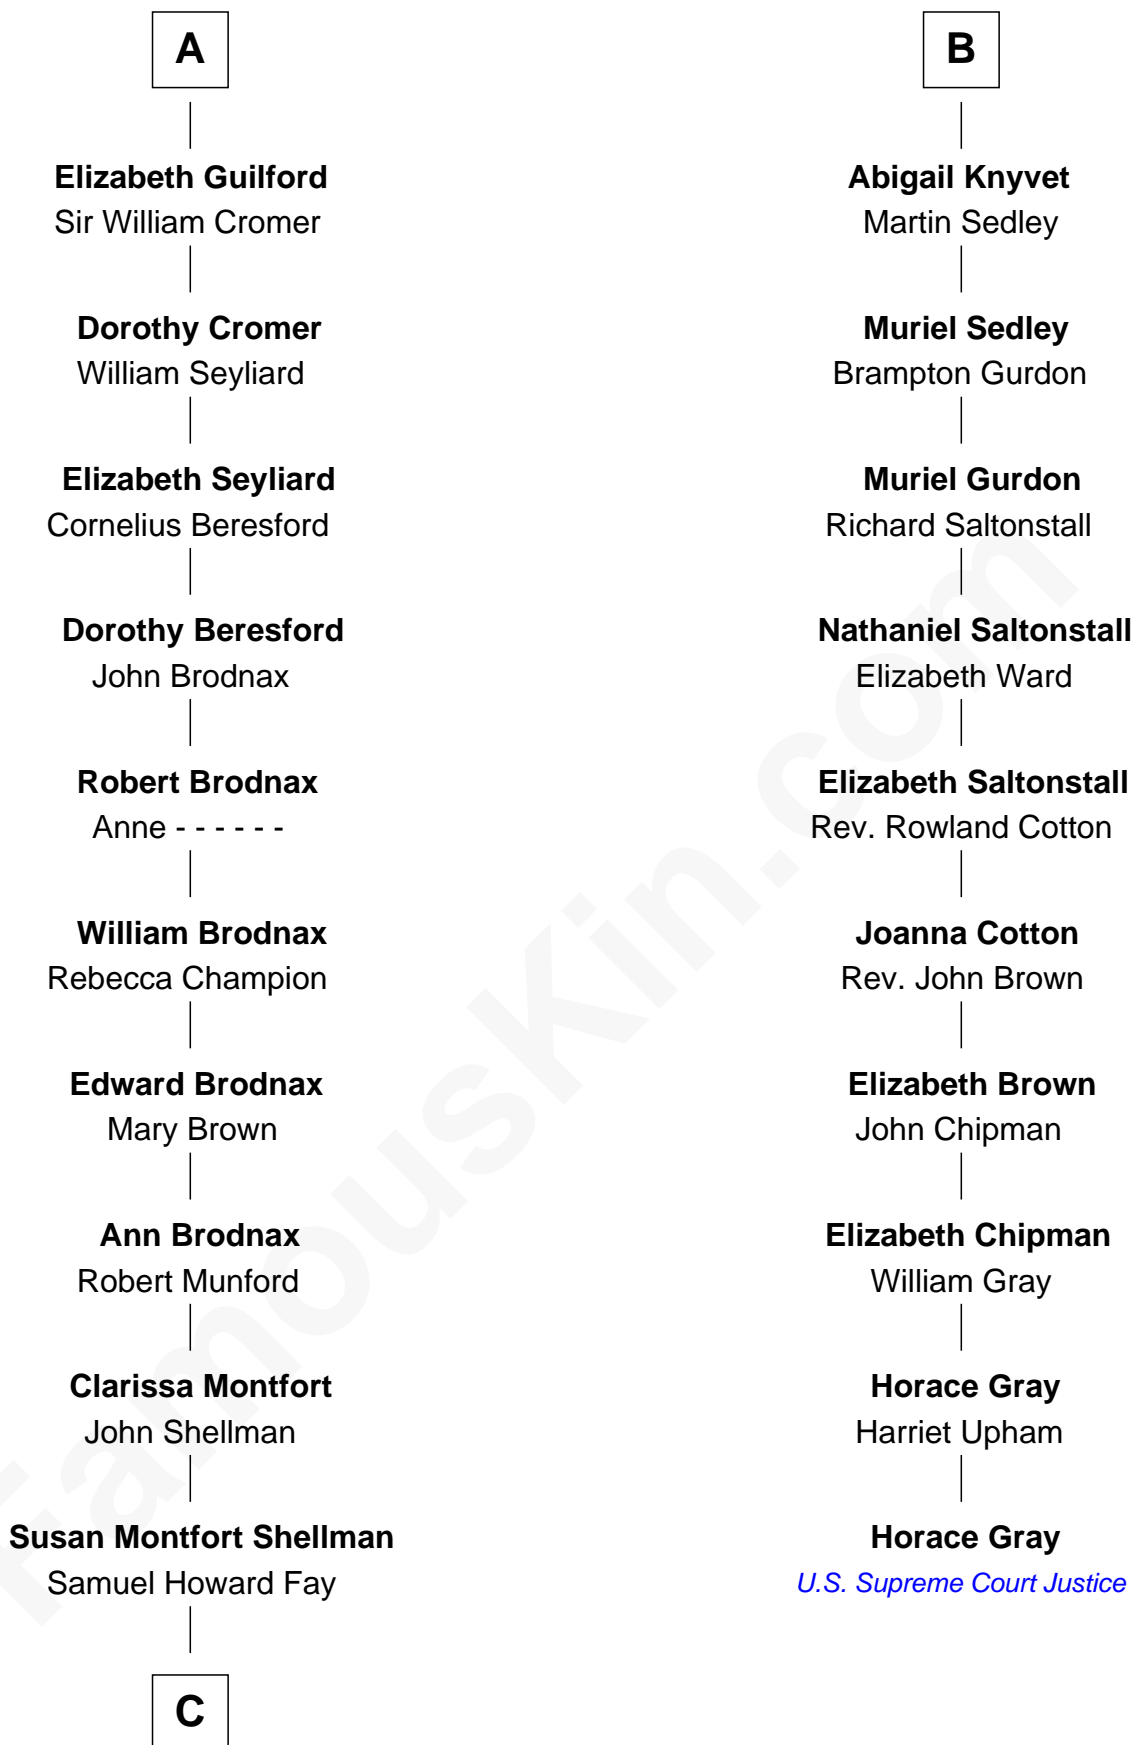

FamousKin.com
Relationship Chart of
George W. Bush
43rd U.S. President

16th cousin 5 times removed of
Horace Gray
U.S. Supreme Court Justice

Sir Robert de Holland
 Maude la Zouche

C

—
Harriet Eleanor Fay
Rev. James Smith Bush

—
Samuel Prescott Bush
Flora Sheldon

—
Prescott Sheldon Bush
Dorothy Wear Walker

—
George Herbert Walker Bush
Barbara Pierce

—
George W. Bush
43rd U.S. President

FamousKin.com