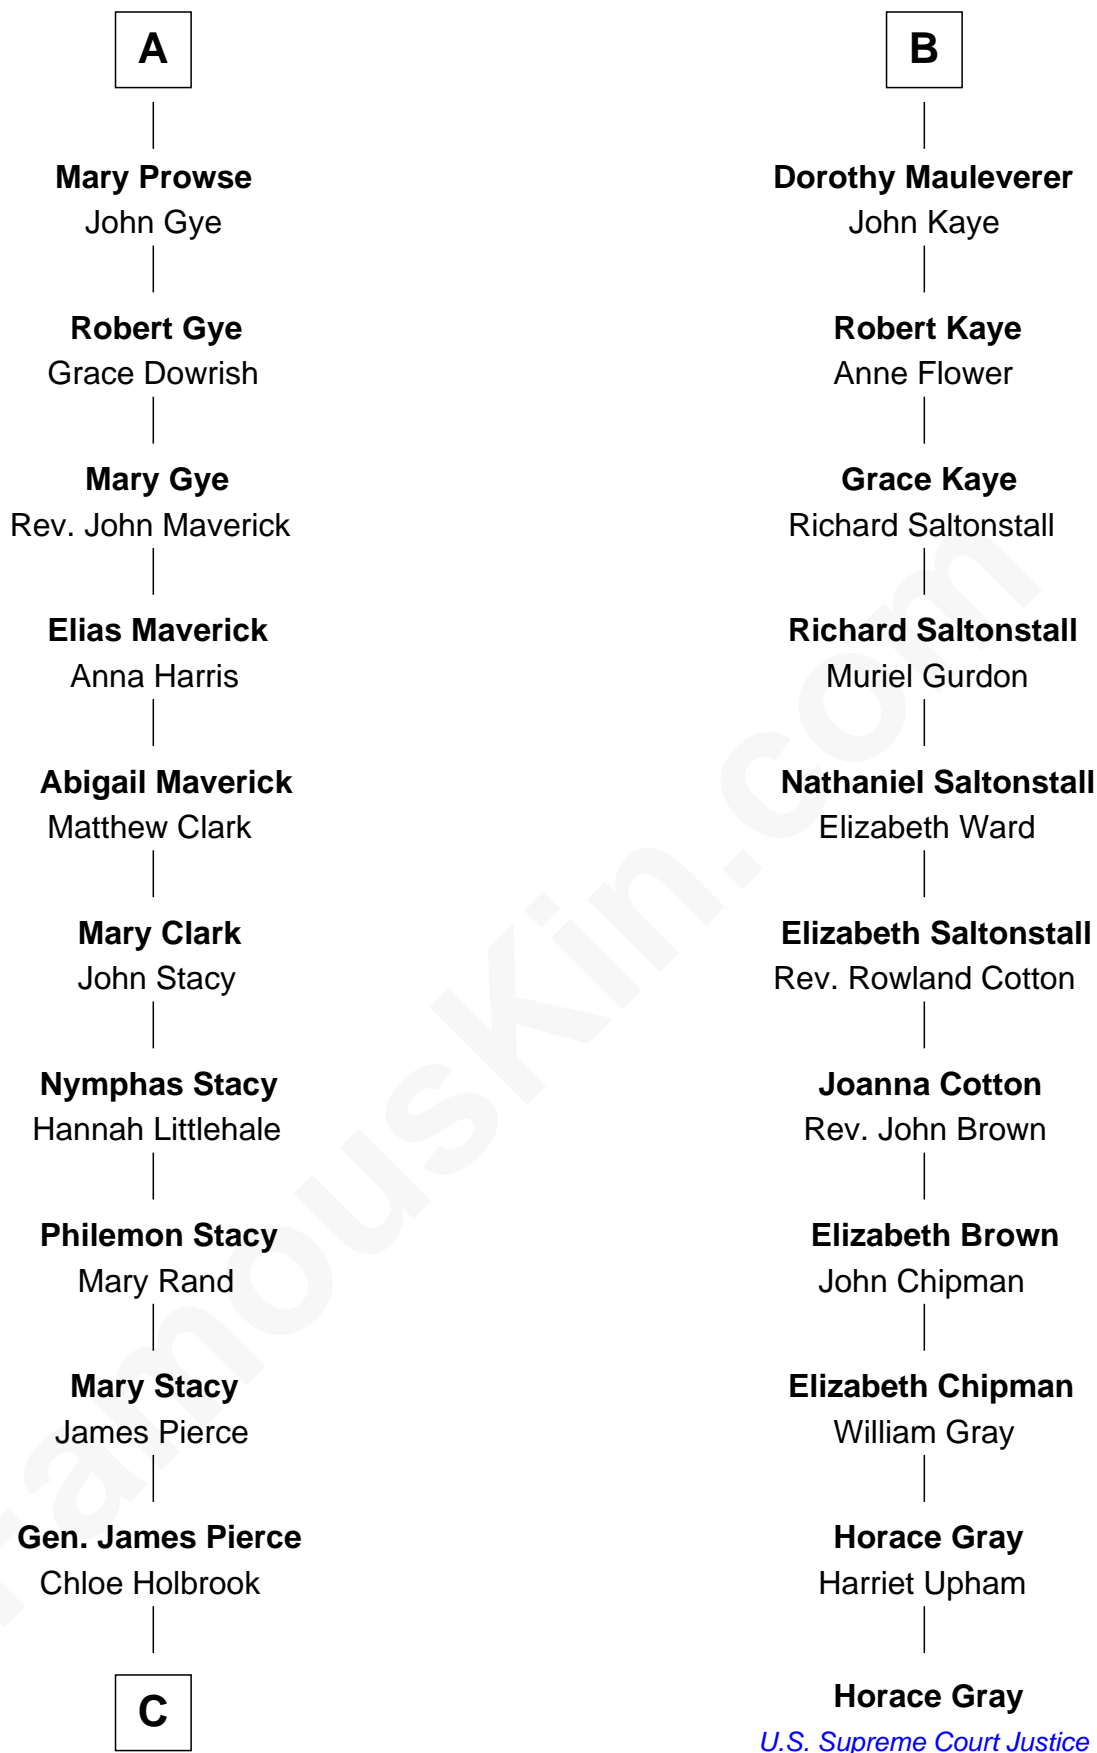

**FamousKin.com**  
**Relationship Chart of**  
**George W. Bush**  
*43rd U.S. President*

**17th cousin 4 times removed of**  
**Horace Gray**  
*U.S. Supreme Court Justice*

**C**

Jonas James Pierce

Kate Pritzel

Scott Pierce

Mabel Marvin

Marvin Pierce

Pauline Robinson

Barbara Pierce

George Herbert Walker Bush

George W. Bush

*43rd U.S. President*