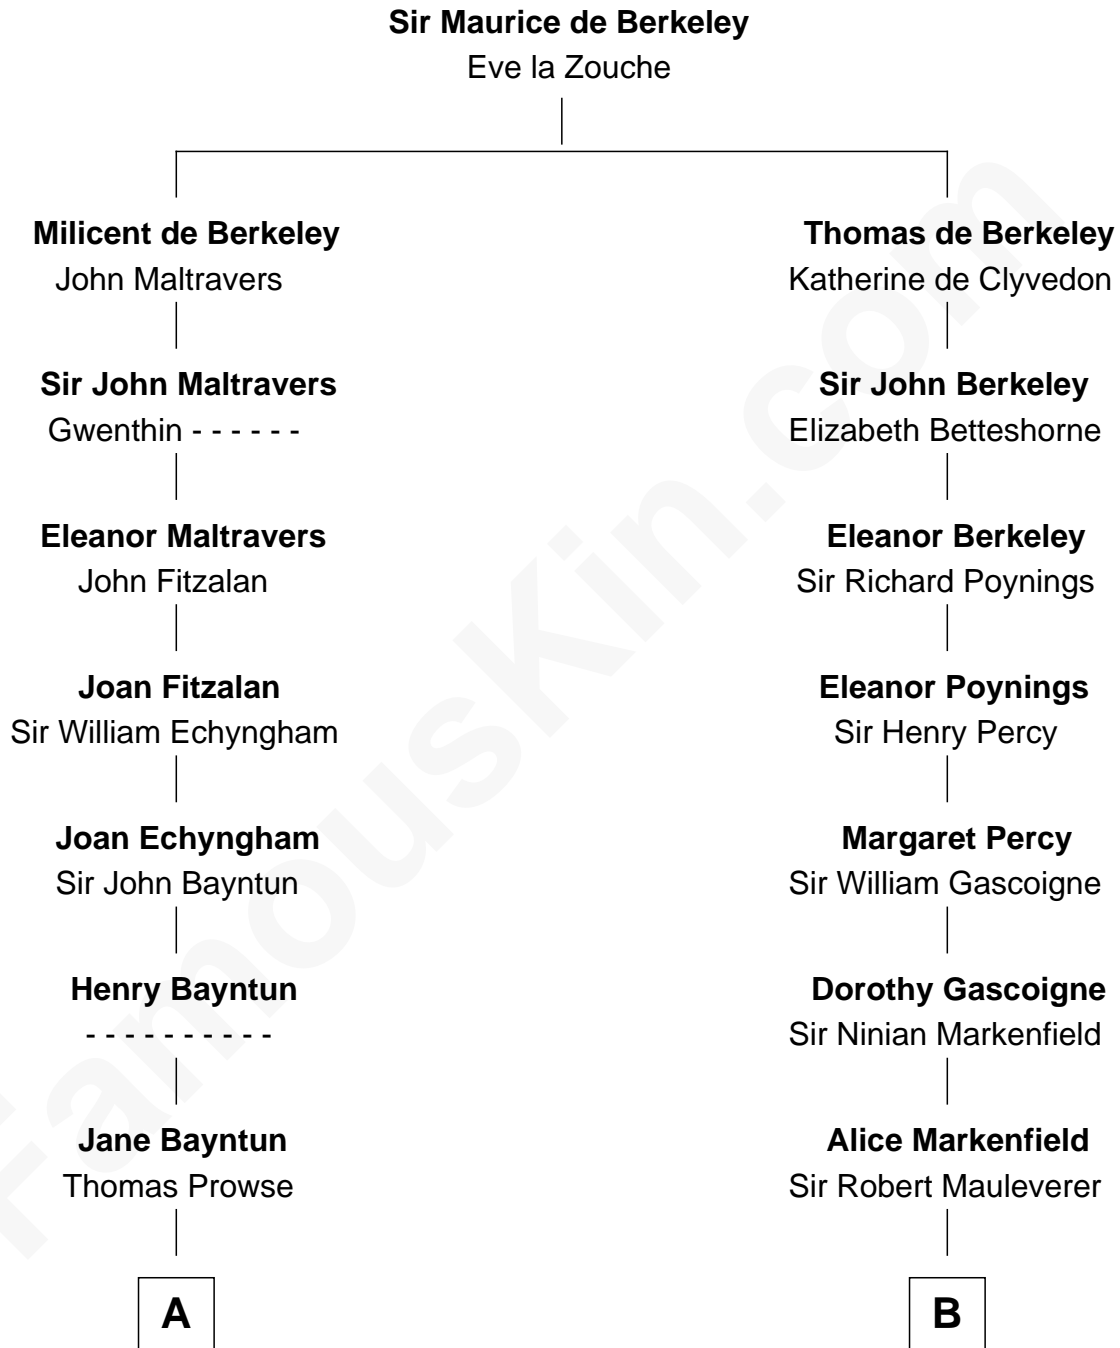

**FamousKin.com**  
**Relationship Chart of**  
**George W. Bush**  
*43rd U.S. President*

**17th cousin 4 times removed of**  
**Horace Gray**  
*U.S. Supreme Court Justice*

**C**

Jonas James Pierce

Kate Pritzel

Scott Pierce

Mabel Marvin

Marvin Pierce

Pauline Robinson

Barbara Pierce

George Herbert Walker Bush

George W. Bush

*43rd U.S. President*