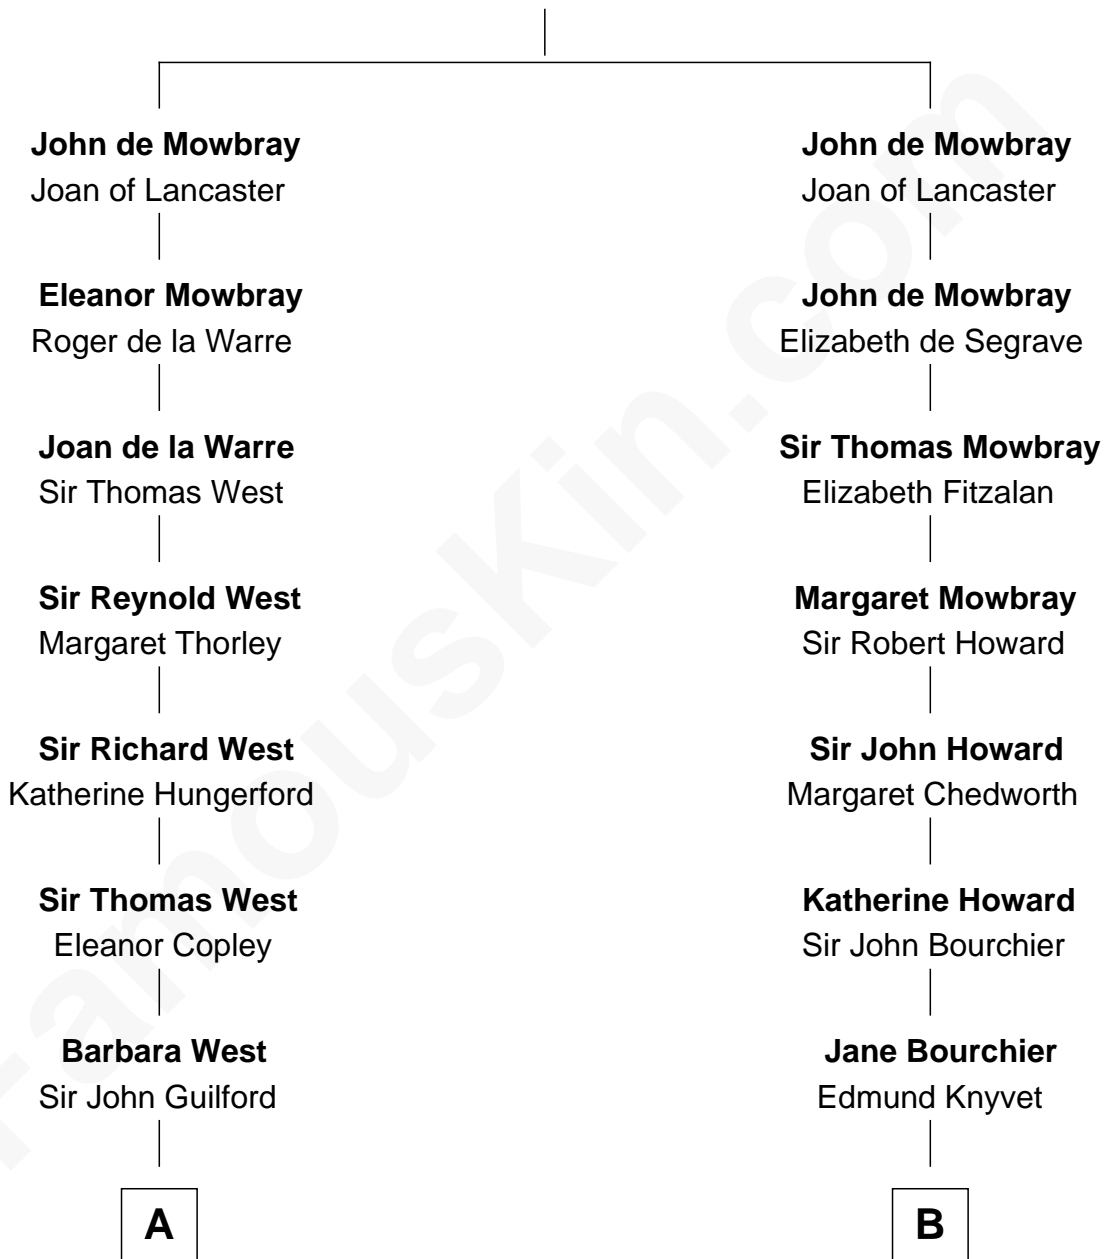

FamousKin.com
Relationship Chart of
George W. Bush
43rd U.S. President

17th cousin 4 times removed of
Horace Gray
U.S. Supreme Court Justice

Sir John de Mowbray
 Aline de Braiose

C

—
Harriet Eleanor Fay
Rev. James Smith Bush

—
Samuel Prescott Bush
Flora Sheldon

—
Prescott Sheldon Bush
Dorothy Wear Walker

—
George Herbert Walker Bush
Barbara Pierce

—
George W. Bush
43rd U.S. President

FamousKin.com