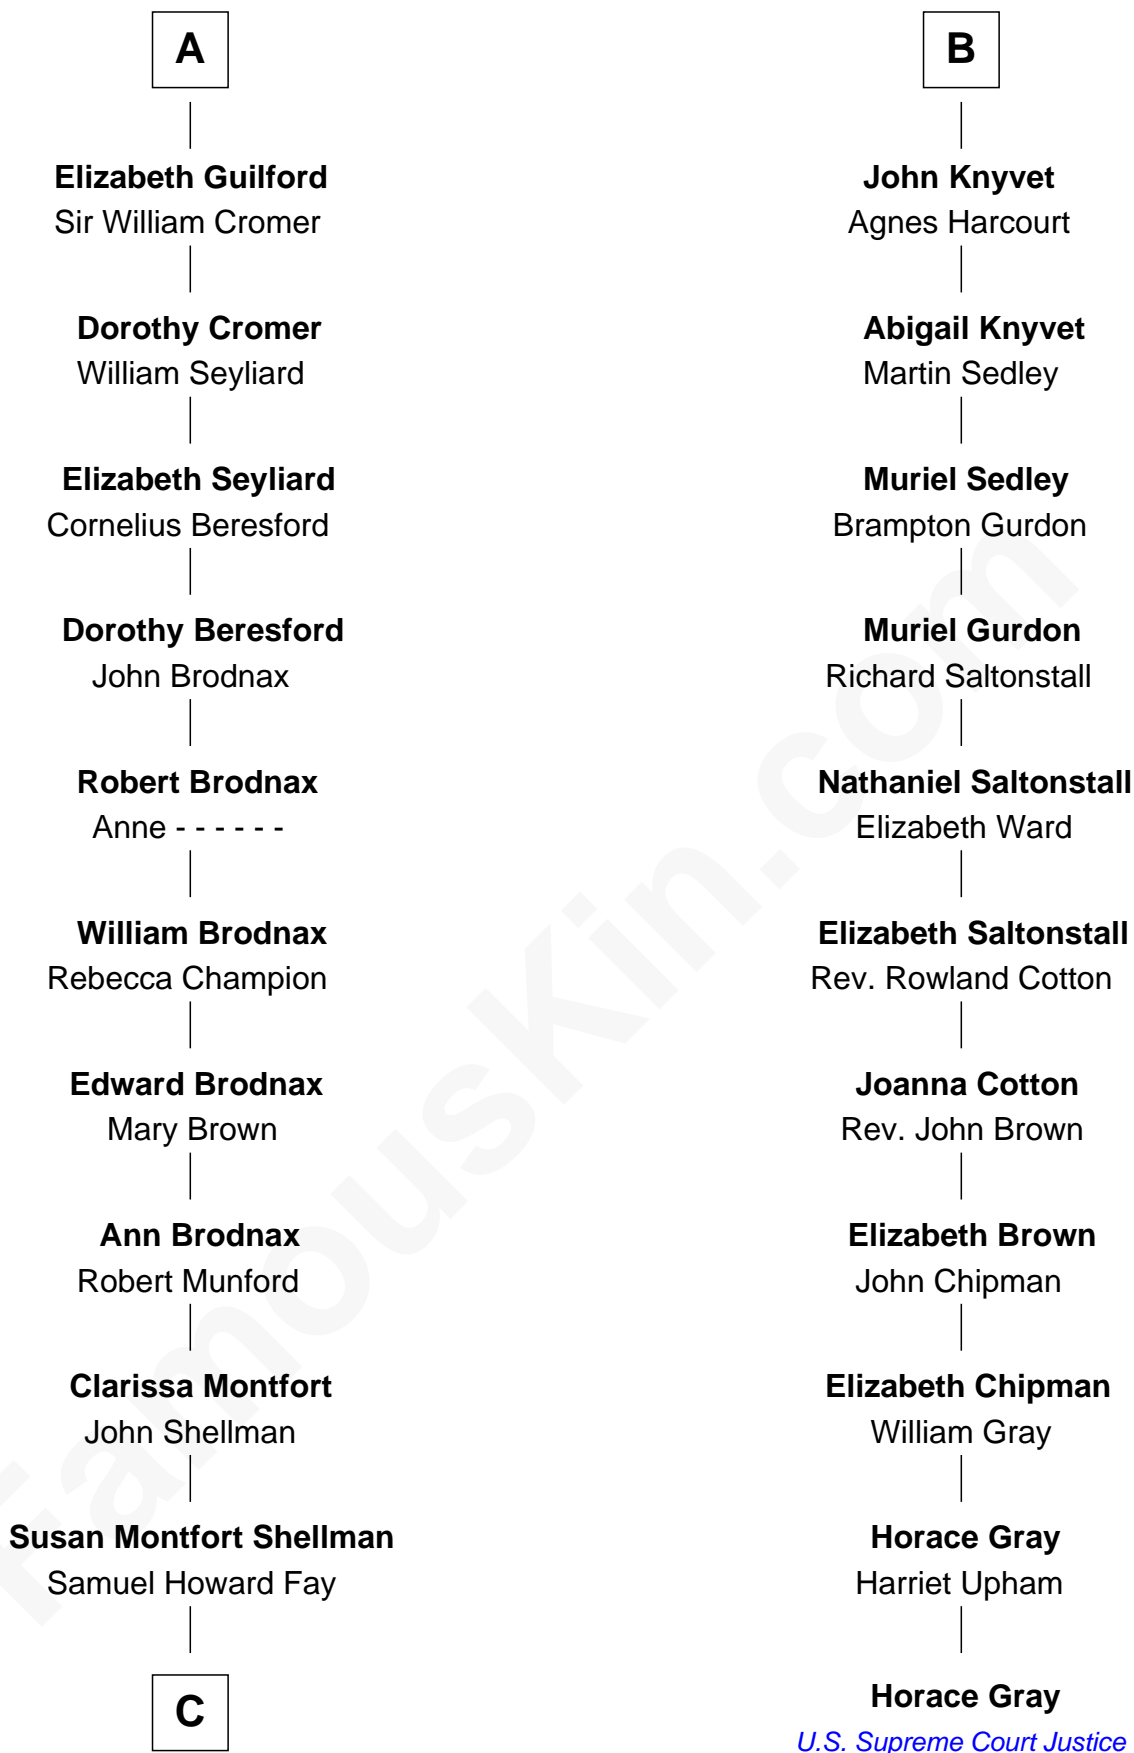

FamousKin.com
Relationship Chart of
George W. Bush
43rd U.S. President

17th cousin 4 times removed of
Horace Gray
U.S. Supreme Court Justice

Sir John de Mowbray
 Aline de Braiose

C

—
Harriet Eleanor Fay
Rev. James Smith Bush

—
Samuel Prescott Bush
Flora Sheldon

—
Prescott Sheldon Bush
Dorothy Wear Walker

—
George Herbert Walker Bush
Barbara Pierce

—
George W. Bush
43rd U.S. President

FamousKin.com