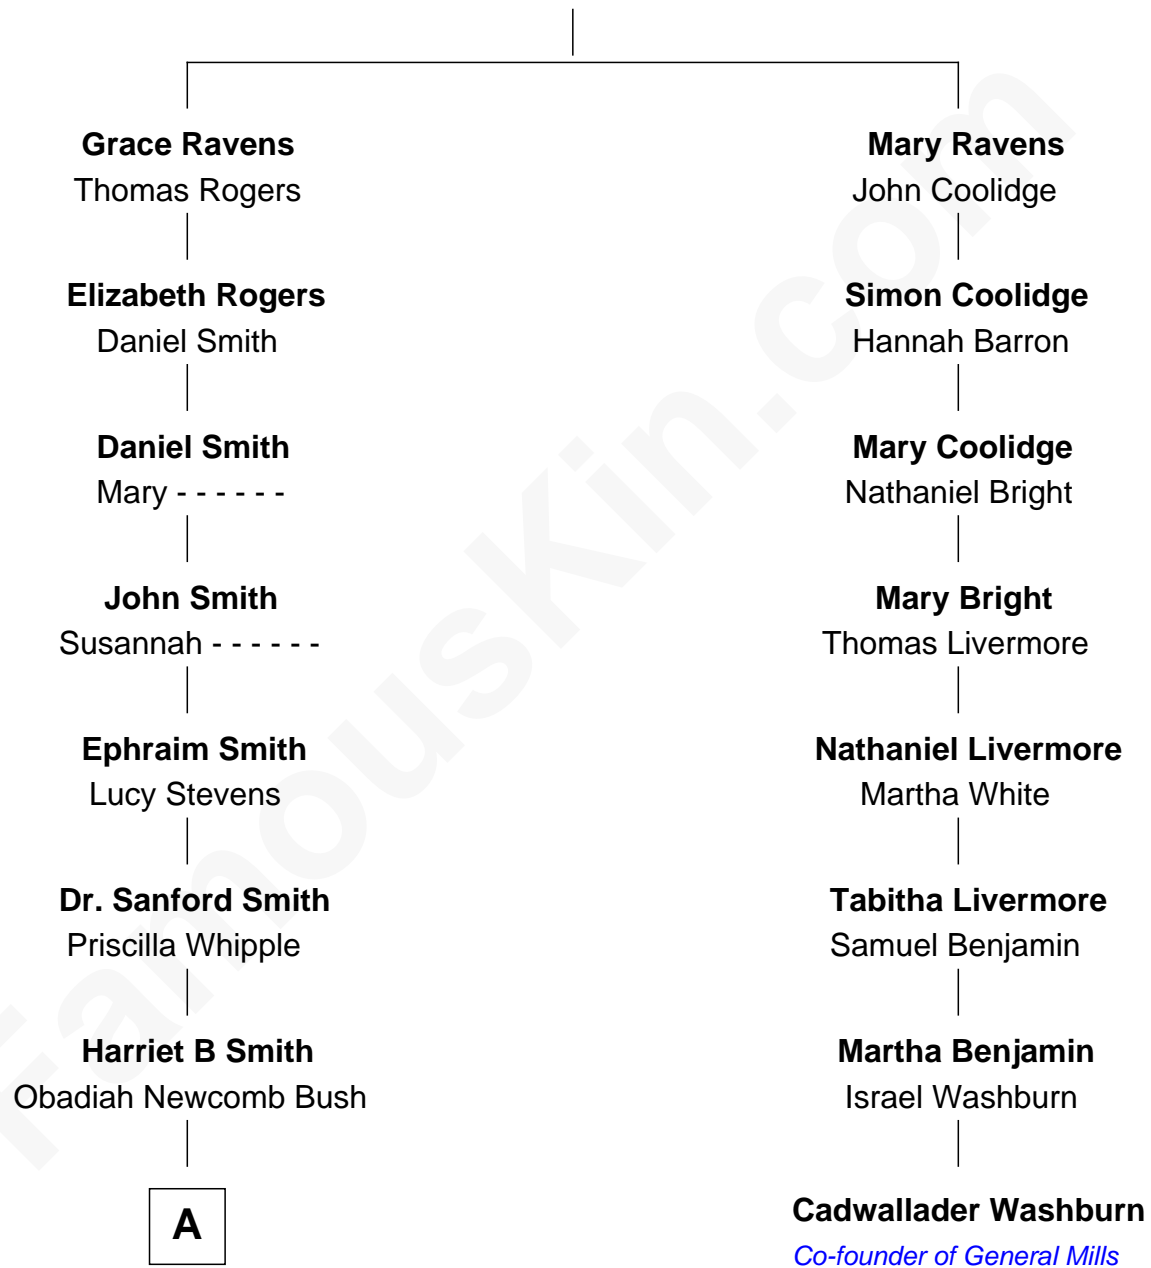

FamousKin.com
Relationship Chart of
George W. Bush
43rd U.S. President

7th cousin 4 times removed of

Cadwallader Washburn

Co-founder of General Mills and 11th Governor of Wisconsin

Rev. Richard Ravens

Elizabeth Hedge

A

Rev. James Smith Bush

Harriet Eleanor Fay

Samuel Prescott Bush

Flora Sheldon

Prescott Sheldon Bush

Dorothy Wear Walker

George Herbert Walker Bush

Barbara Pierce

George W. Bush

43rd U.S. President