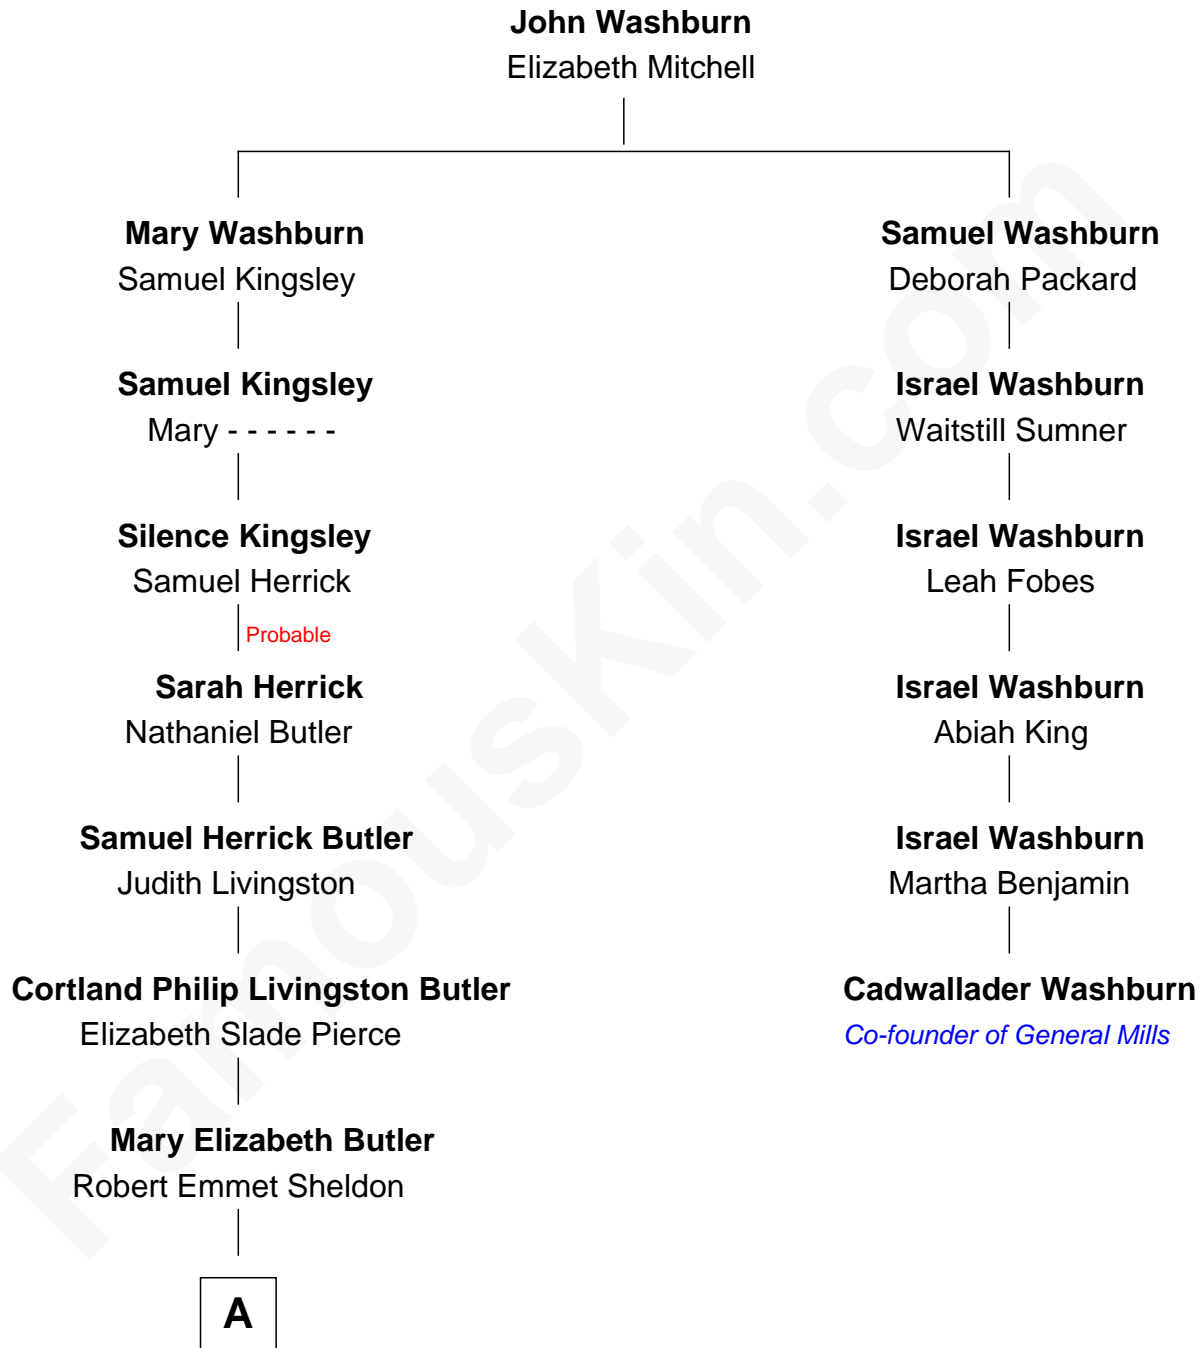

FamousKin.com
Relationship Chart of
George W. Bush
43rd U.S. President

5th cousin 5 times removed of

Cadwallader Washburn

Co-founder of General Mills and 11th Governor of Wisconsin

A

Flora Sheldon
Samuel Prescott Bush

Prescott Sheldon Bush
Dorothy Wear Walker

George Herbert Walker Bush
Barbara Pierce

George W. Bush
43rd U.S. President

FamousKin.com