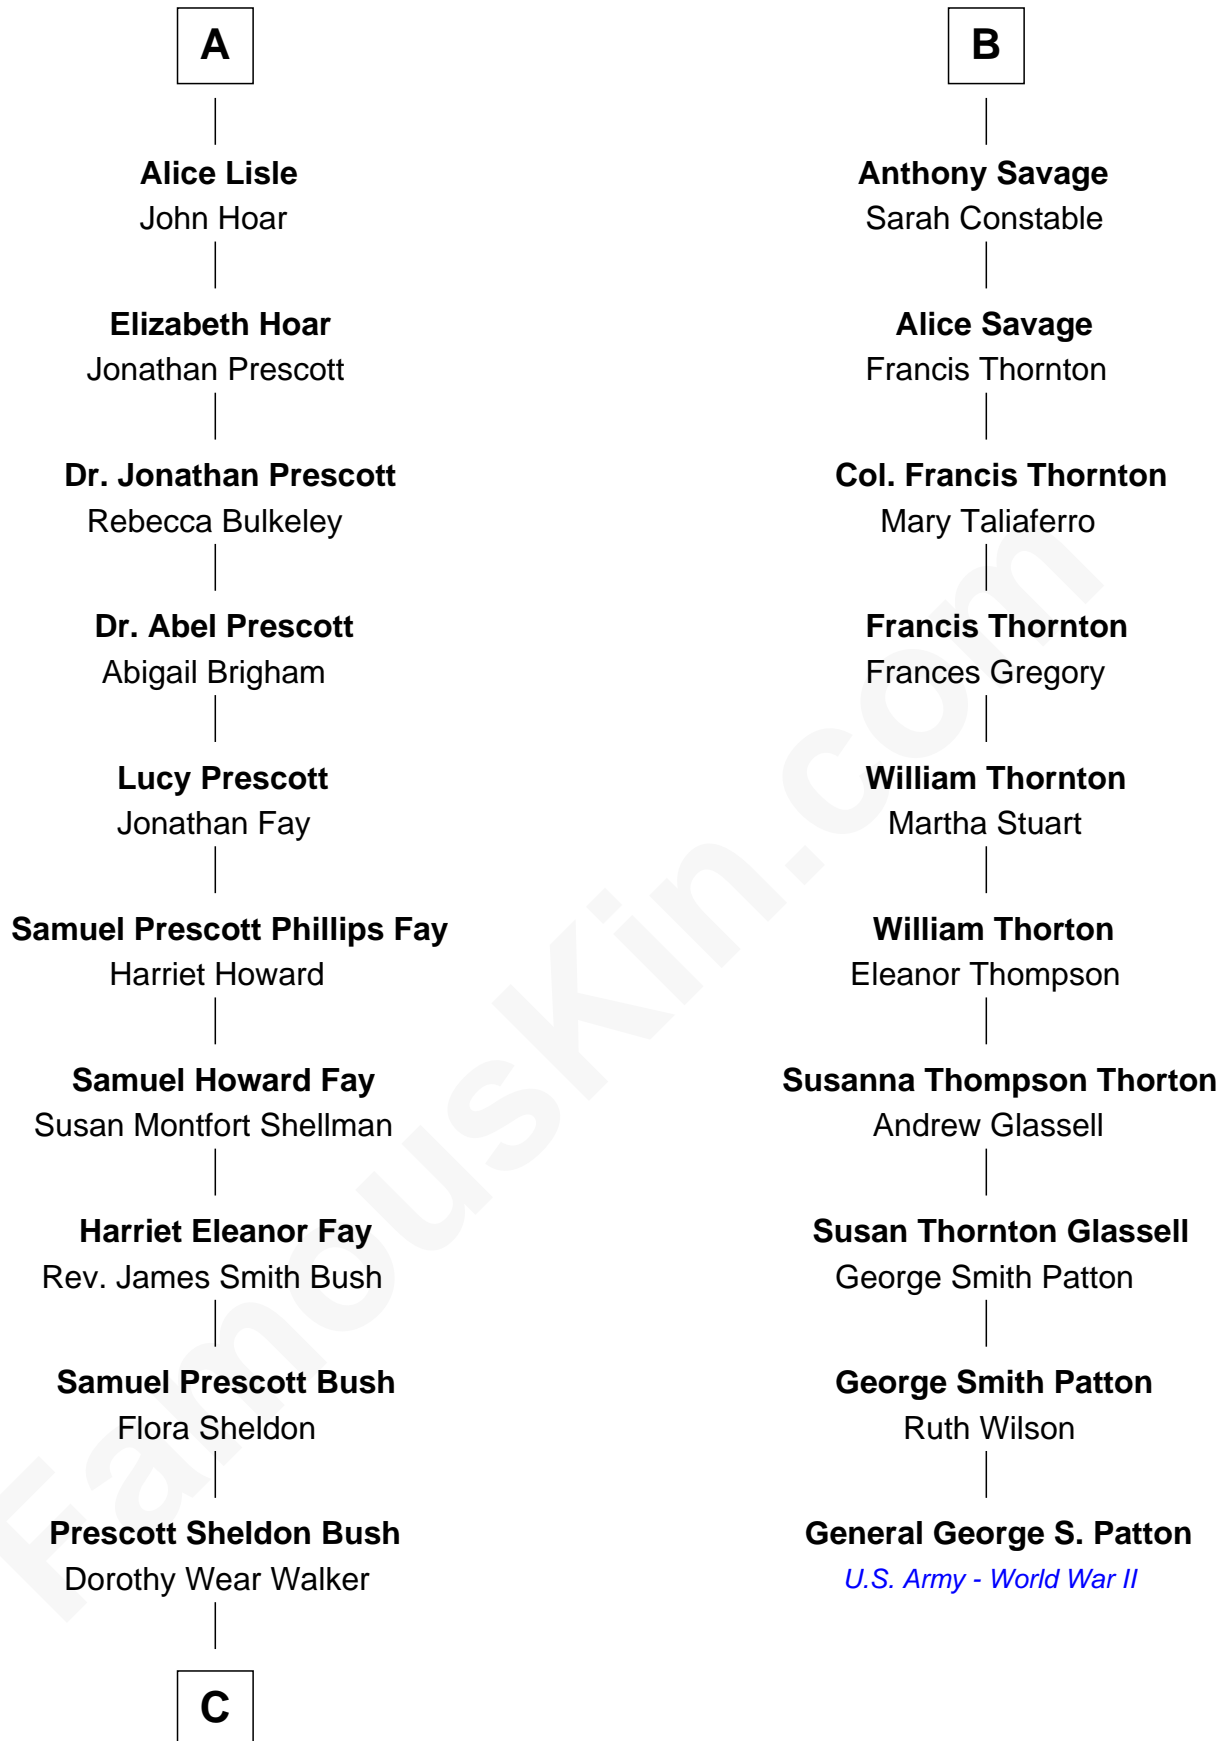

FamousKin.com Relationship Chart of

George W. Bush

43rd U.S. President

16th cousin 2 times removed of

General George S. Patton

U.S. Army - World War II

Sir Humphrey Stafford

Eleanor Aylesbury

C

George Herbert Walker Bush

Barbara Pierce

George W. Bush

43rd U.S. President

FamousKin.com