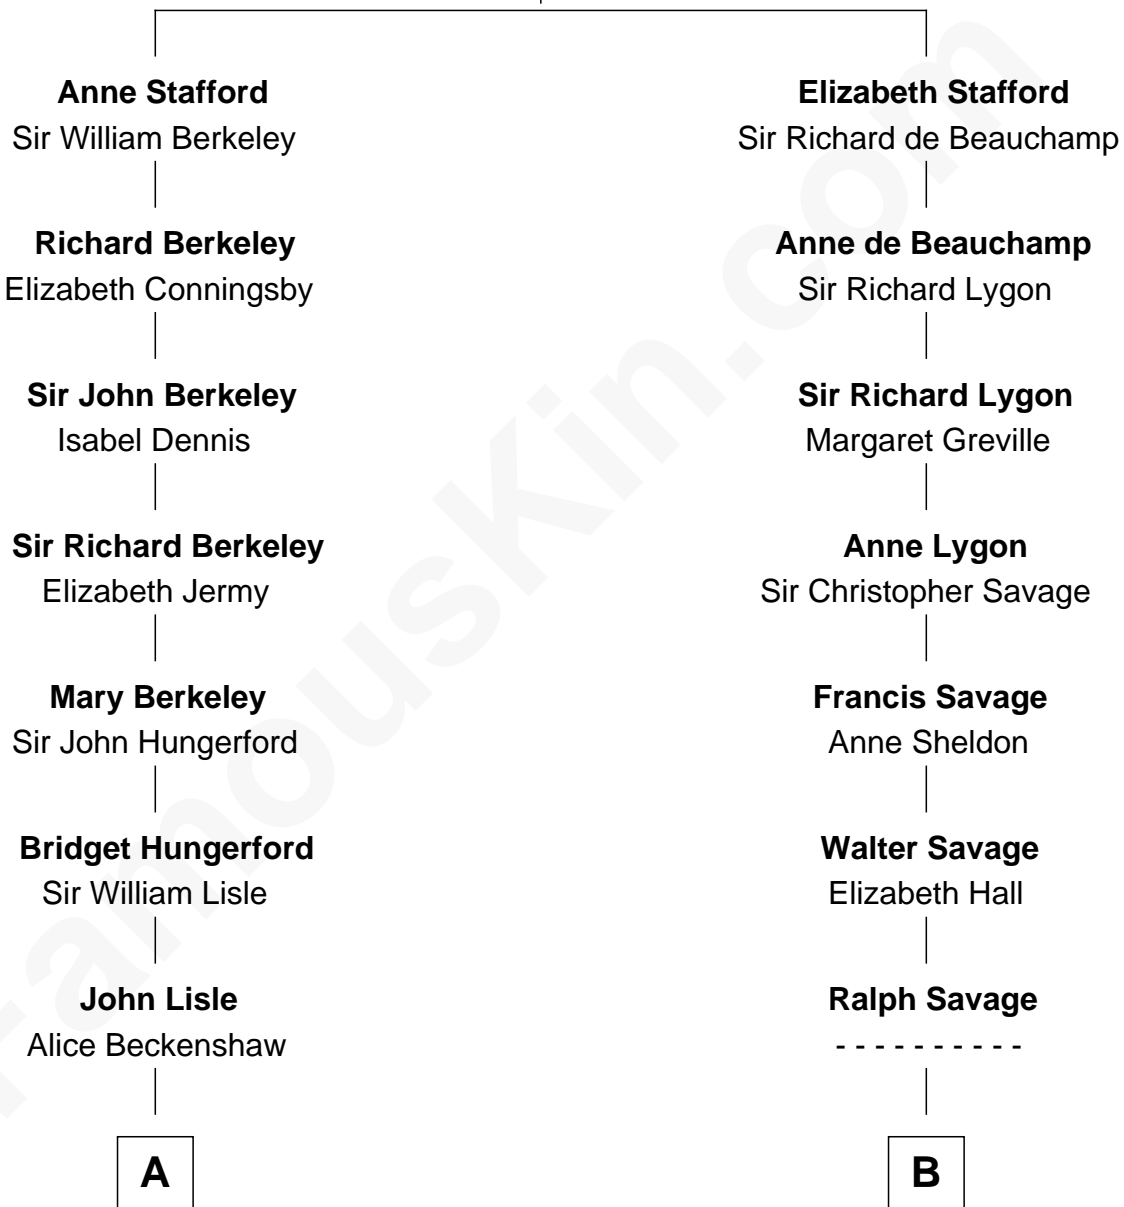

FamousKin.com Relationship Chart of

George W. Bush

43rd U.S. President

16th cousin 2 times removed of

General George S. Patton

U.S. Army - World War II

Sir Humphrey Stafford

Eleanor Aylesbury

C

George Herbert Walker Bush

Barbara Pierce

George W. Bush

43rd U.S. President

FamousKin.com