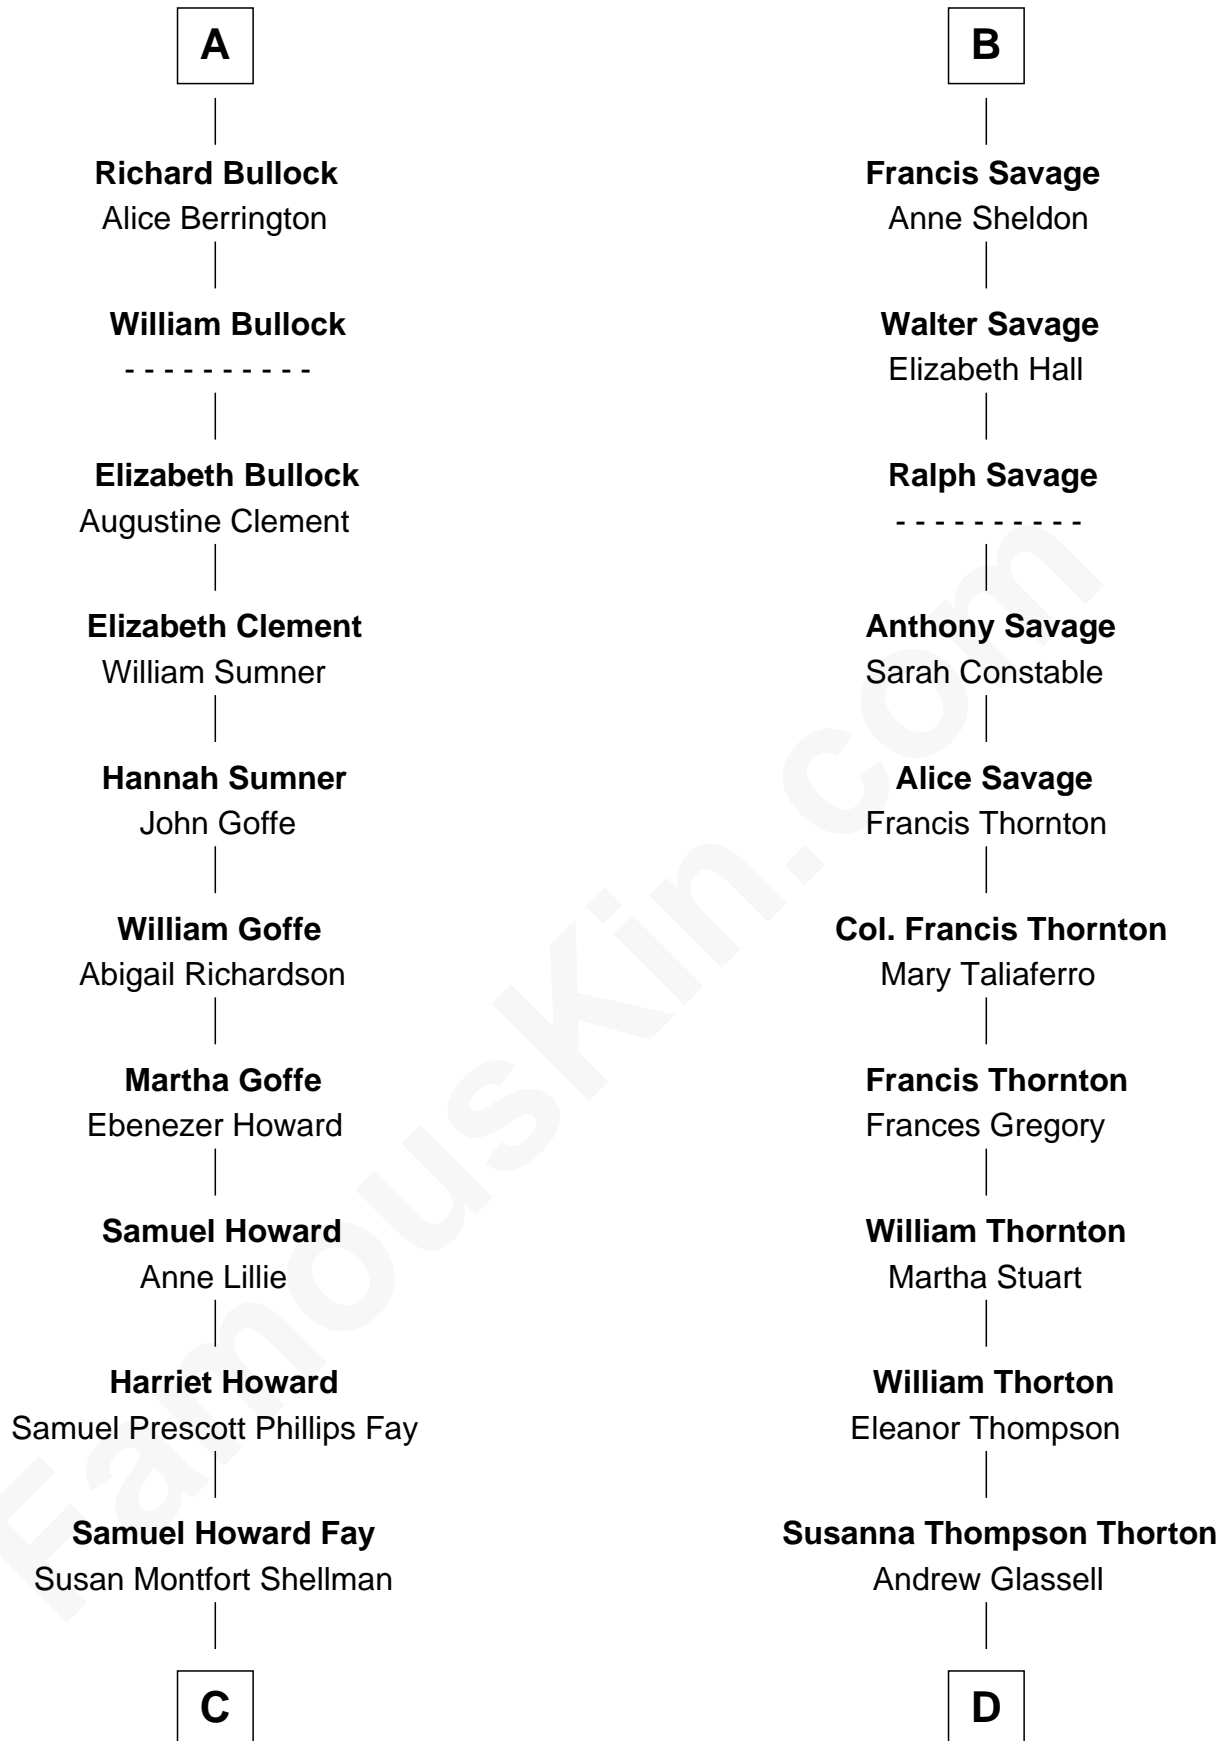

# FamousKin.com Relationship Chart of

**George W. Bush**

*43rd U.S. President*

19th cousin 2 times removed of

**General George S. Patton**

*U.S. Army - World War II*

**Bartholomew de Badlesmere**

Margaret de Clare

Sir William de Bohun

**Elizabeth de Bohun**

Sir Richard Fitzalan

**Elizabeth Fitzalan**

Sir Robert Goushill

**Joan Goushill**

Sir Thomas Stanley

**Katherine Stanley**

Sir John Savage

**Sir Christopher Savage**

Anne Stanley

**Sir Christopher Savage**

Anne Lygon

**B**

**C**

**Harriet Eleanor Fay**  
Rev. James Smith Bush

**Samuel Prescott Bush**  
Flora Sheldon

**Prescott Sheldon Bush**  
Dorothy Wear Walker

**George Herbert Walker Bush**  
Barbara Pierce

**George W. Bush**  
*43rd U.S. President*

**D**

**Susan Thornton Glassell**  
George Smith Patton