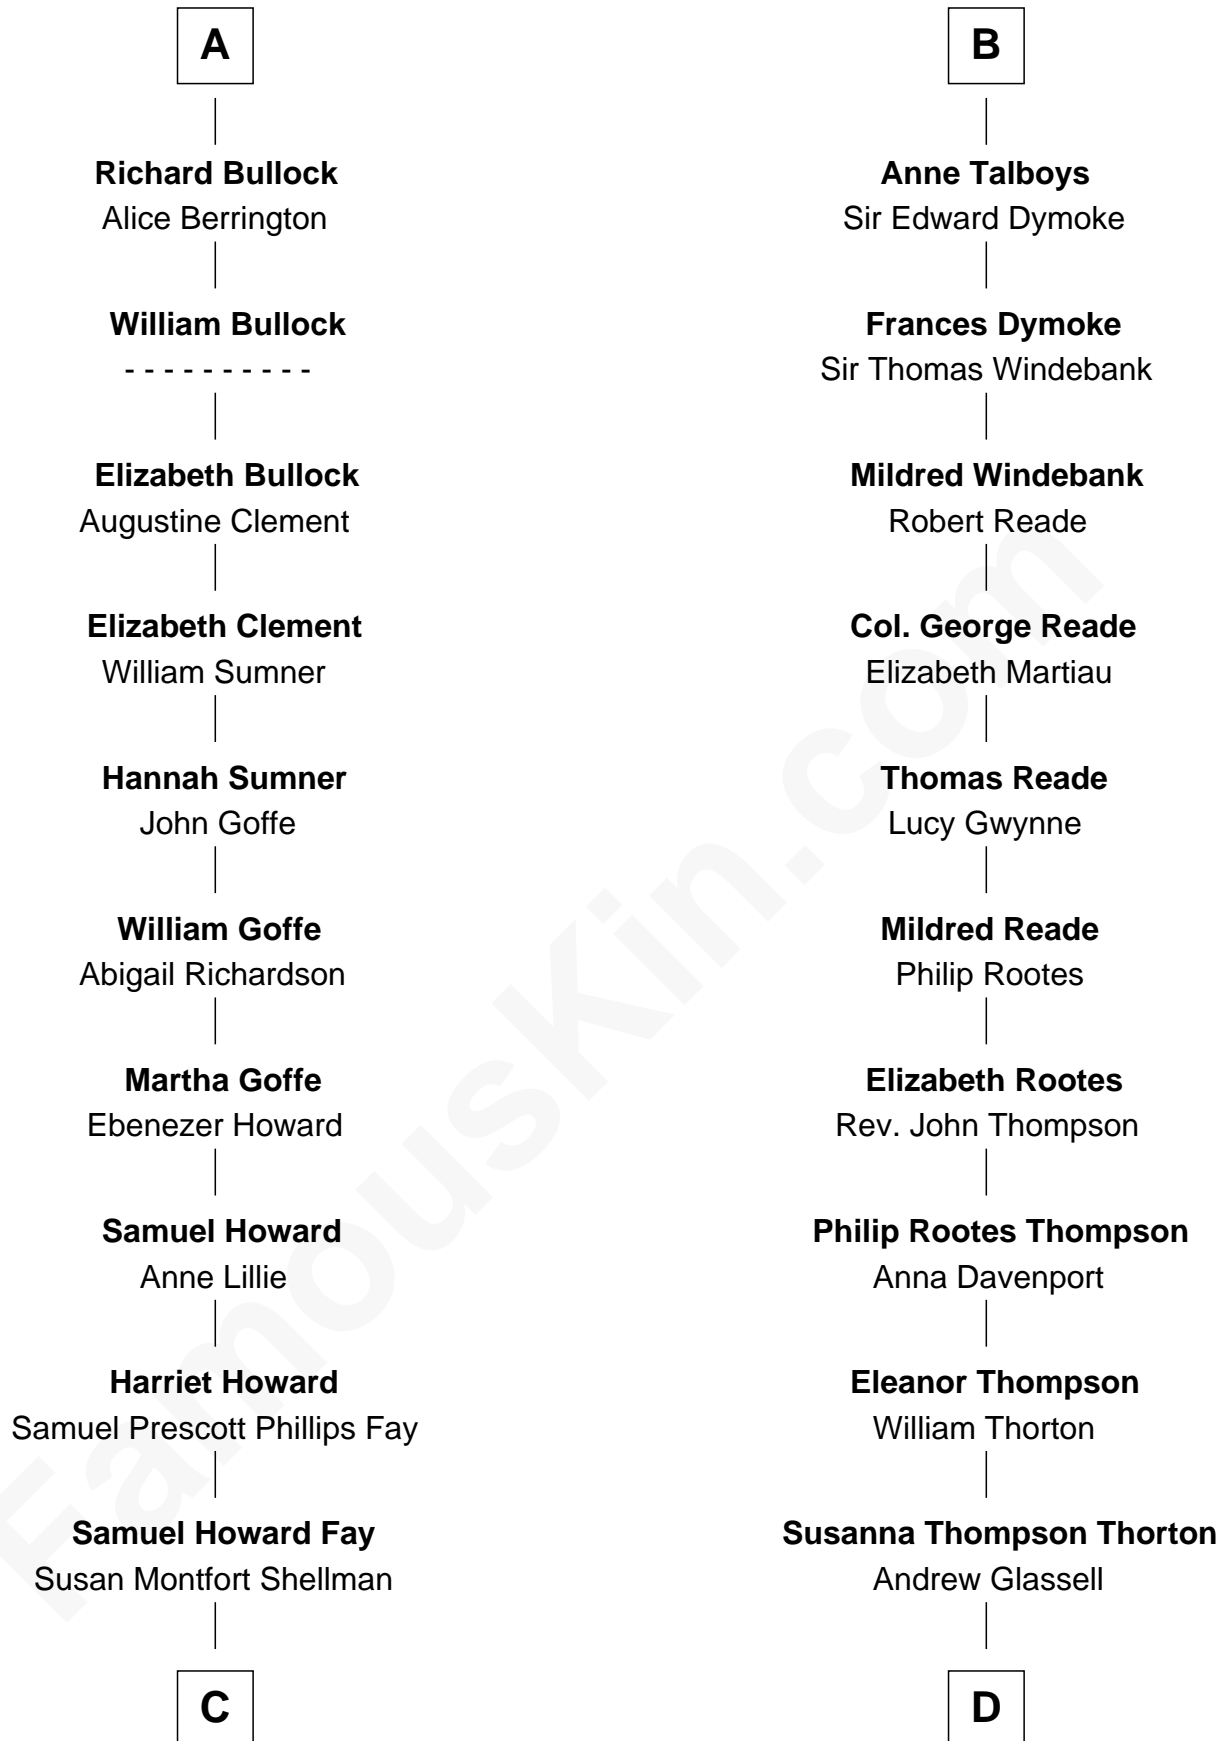

FamousKin.com Relationship Chart of

George W. Bush

43rd U.S. President

19th cousin 2 times removed of

General George S. Patton

U.S. Army - World War II

William de Montagu
Katherine de Grandison

Sibyl de Montagu
Sir Edmund Fitzalan

Philippe Fitzalan
Sir Richard Sergeaux

Alice Sergeaux
Sir Richard de Vere

Sir John de Vere
Elizabeth Howard

Joan de Vere
Sir William Norreys

Margaret Norreys
Gilbert Bullock

Thomas Bullock
Alice Kingsmill

A

Philippa de Montagu
Sir Roger de Mortimer

Edmund Mortimer
Philippa Plantagenet

Elizabeth Mortimer
Sir Henry Percy

Sir Henry Percy
Eleanor Neville

Sir Henry Percy
Eleanor Poynings

Margaret Percy
Sir William Gascoigne

Elizabeth Gascoigne
Sir George Talboys

B

C

Harriet Eleanor Fay
Rev. James Smith Bush

Samuel Prescott Bush
Flora Sheldon

Prescott Sheldon Bush
Dorothy Wear Walker

George Herbert Walker Bush
Barbara Pierce

George W. Bush
43rd U.S. President