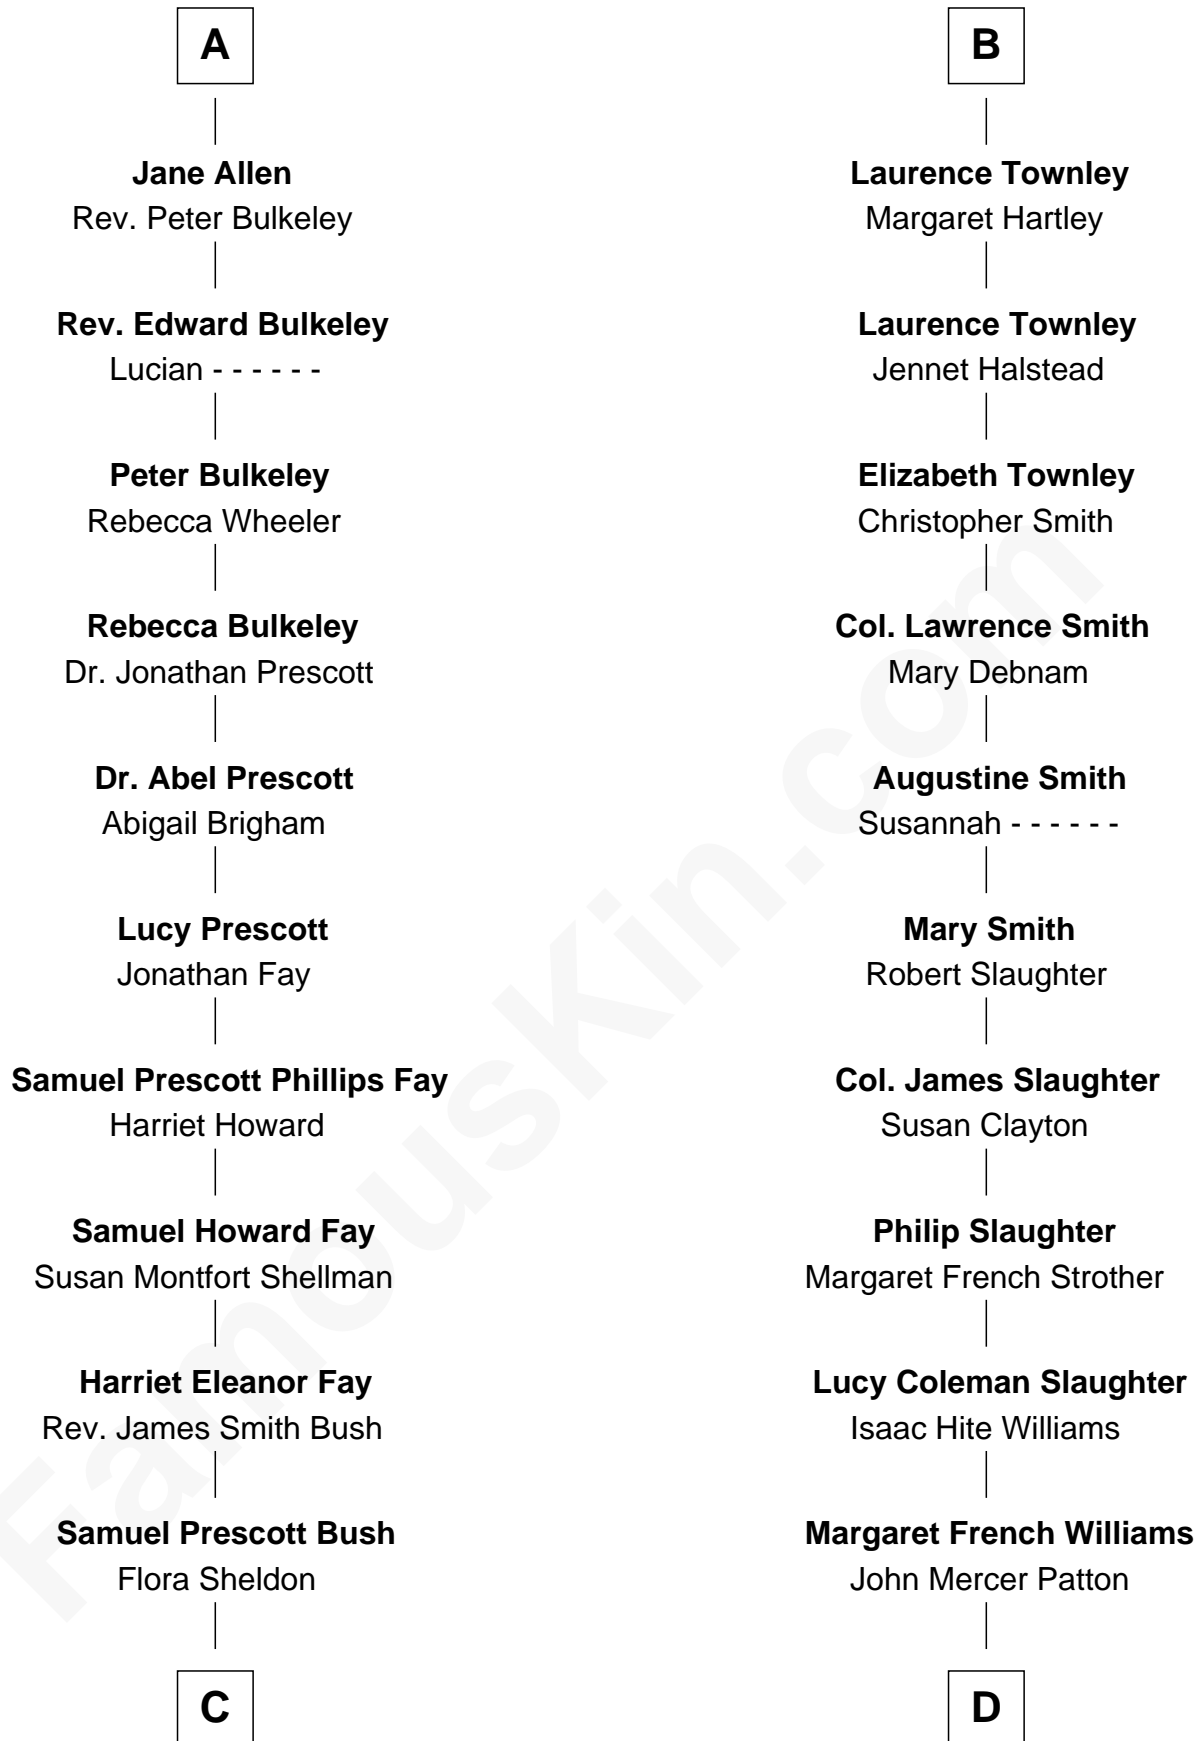

# FamousKin.com Relationship Chart of

**George W. Bush**  
43rd U.S. President

19th cousin of

**General George S. Patton**  
U.S. Army - World War II

**C**

**Prescott Sheldon Bush**

Dorothy Wear Walker

**George Herbert Walker Bush**

Barbara Pierce

**George W. Bush**

*43rd U.S. President*

**D**

**George Smith Patton**

Susan Thornton Glassell

**George Smith Patton**

Ruth Wilson