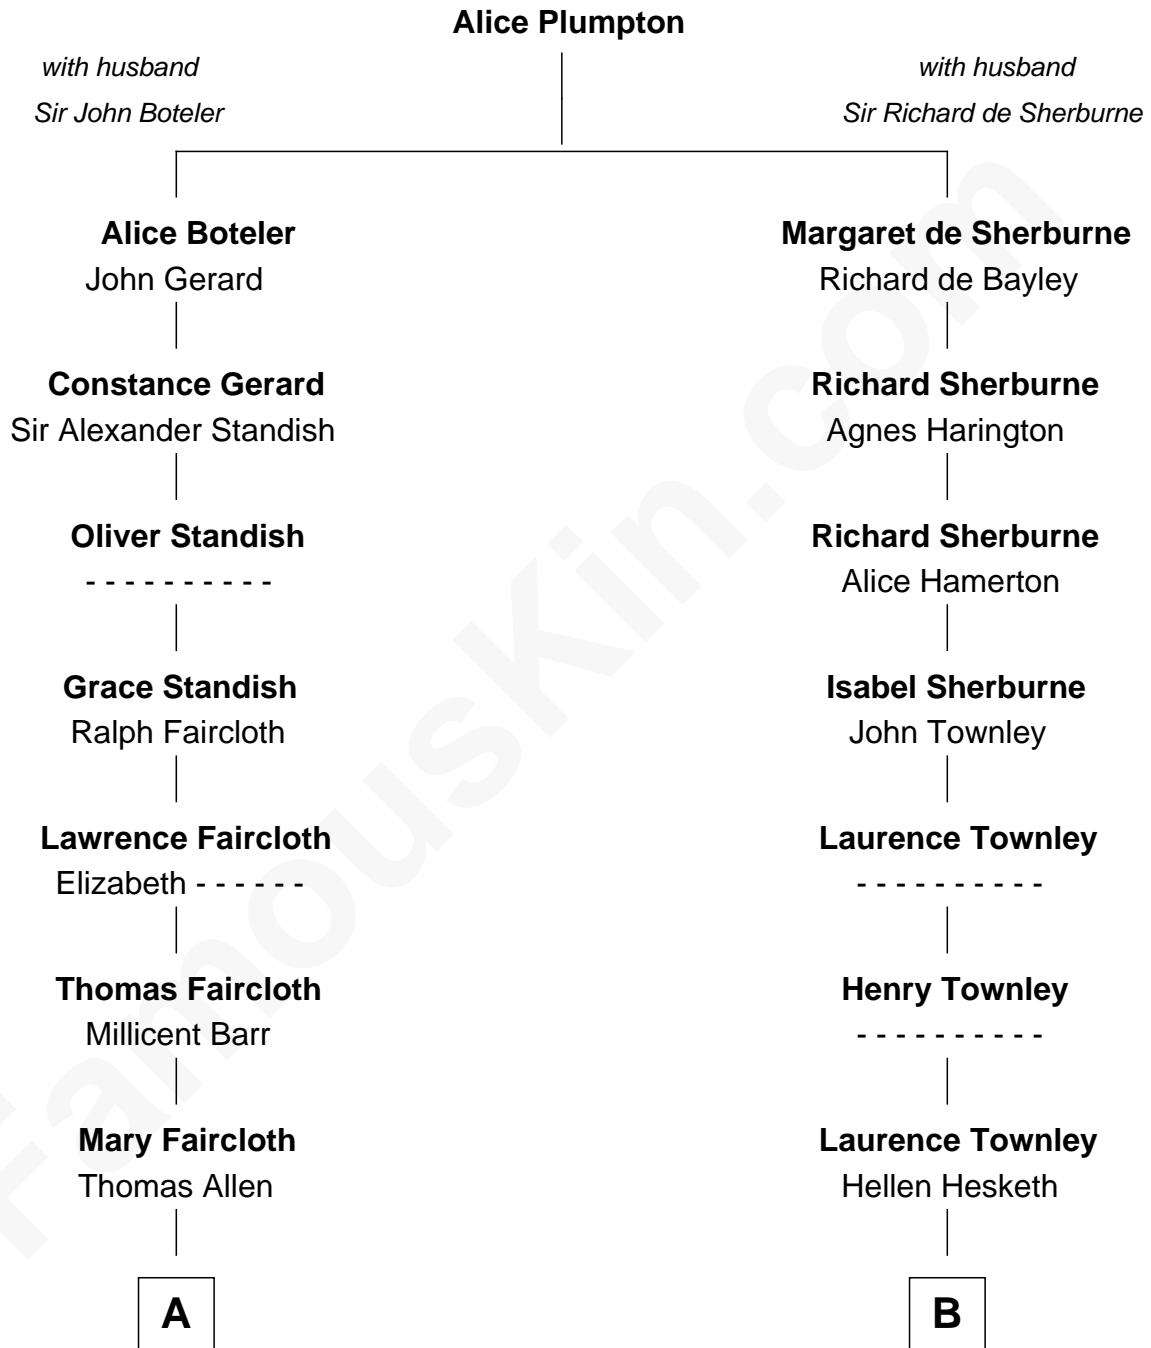

# FamousKin.com Relationship Chart of

**George W. Bush**  
43rd U.S. President

19th cousin of

**General George S. Patton**  
U.S. Army - World War II

**C**

**Prescott Sheldon Bush**

Dorothy Wear Walker

**George Herbert Walker Bush**

Barbara Pierce

**George W. Bush**

*43rd U.S. President*

**D**

**George Smith Patton**

Susan Thornton Glassell

**George Smith Patton**

Ruth Wilson