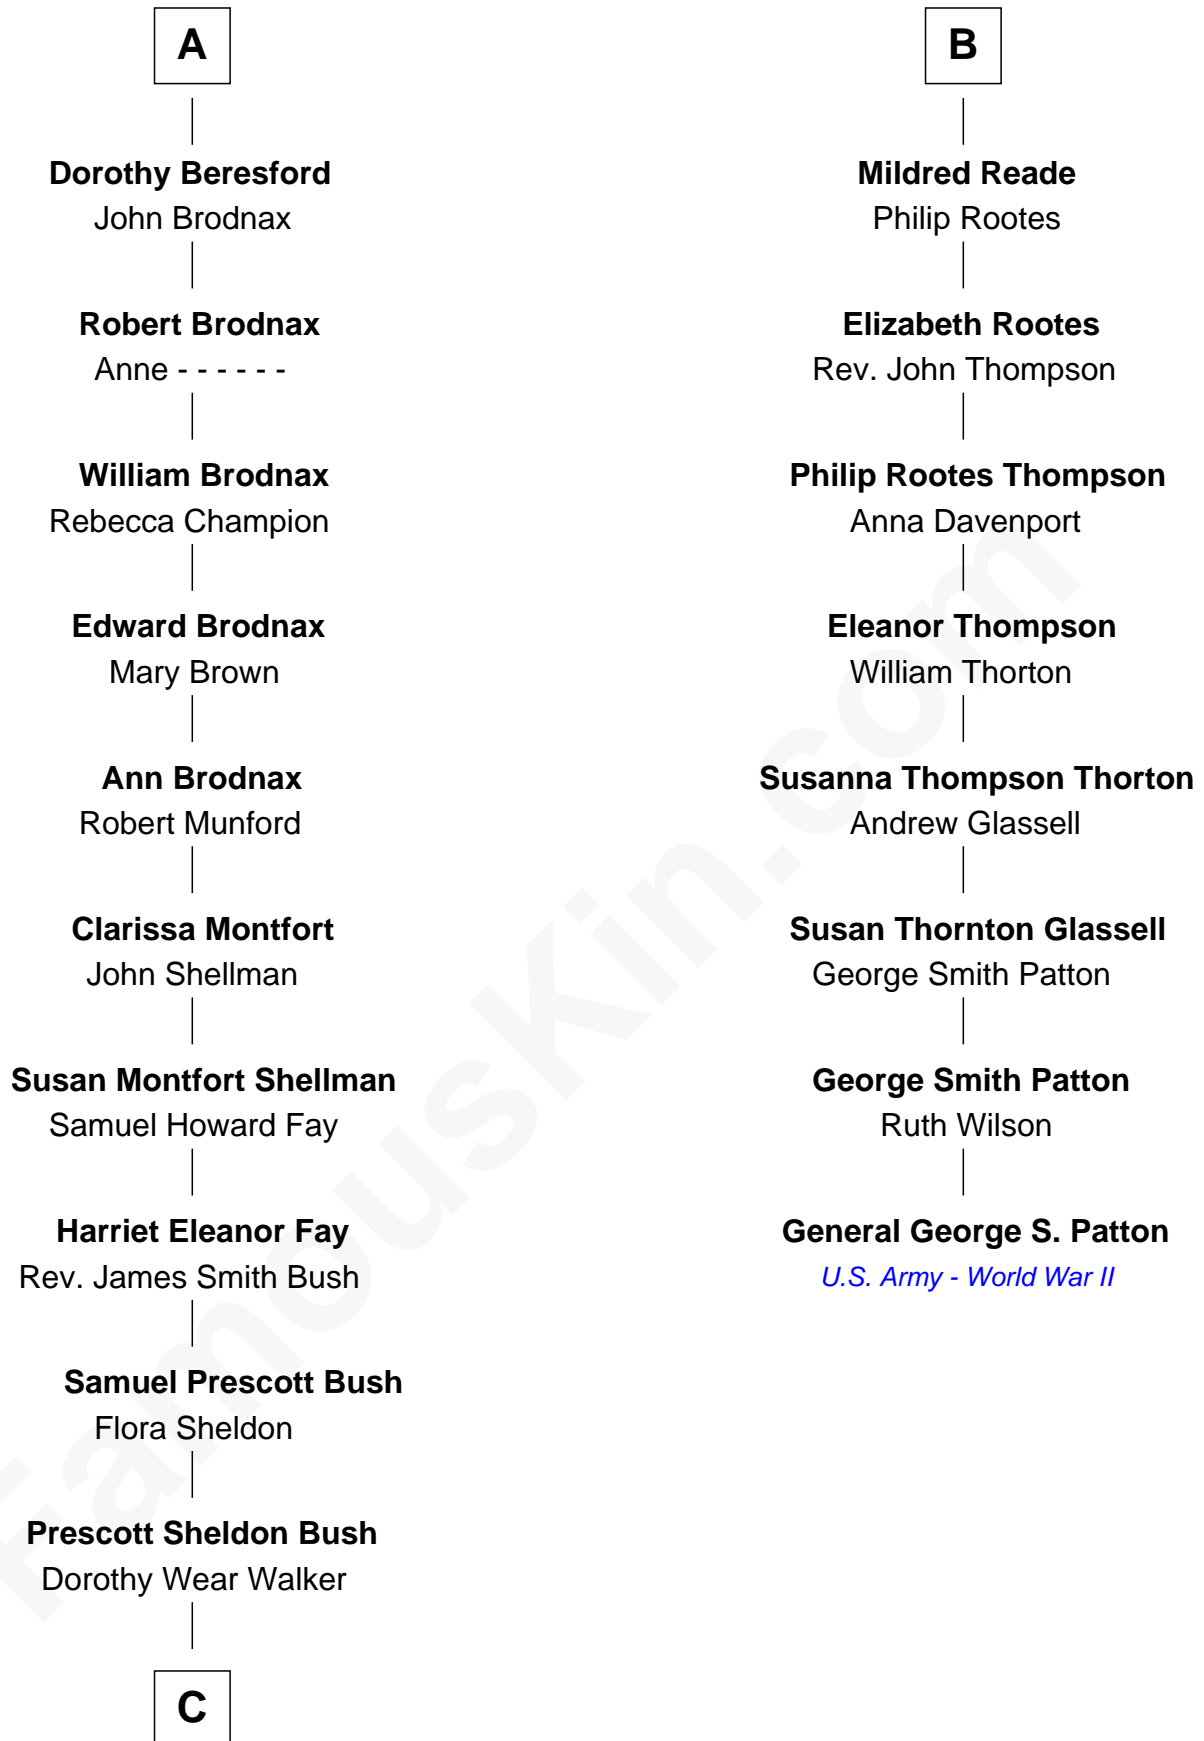

# FamousKin.com Relationship Chart of

**George W. Bush**  
*43rd U.S. President*

14th cousin 4 times removed of

**General George S. Patton**  
*U.S. Army - World War II*

**Sir Lionel de Welles**  
Joan de Waterton

**Eleanor de Welles**  
Sir Thomas Hoo

**Anne Hoo**  
Sir Roger Copley

**Eleanor Copley**  
Sir Thomas West

**Barbara West**  
Sir John Guilford

**Elizabeth Guilford**  
Sir William Cromer

**Dorothy Cromer**  
William Seyliard

**Elizabeth Seyliard**  
Cornelius Beresford

**A**

**Margaret de Welles**  
Sir Thomas Dymoke

**Sir Robert Dymoke**  
Ann Sparrow

**Sir Edward Dymoke**  
Anne Talboys

**Frances Dymoke**  
Sir Thomas Windebank

**Mildred Windebank**  
Robert Reade

**Col. George Reade**  
Elizabeth Martiau

**Thomas Reade**  
Lucy Gwynne

**B**

**C**

George Herbert Walker Bush

Barbara Pierce

George W. Bush