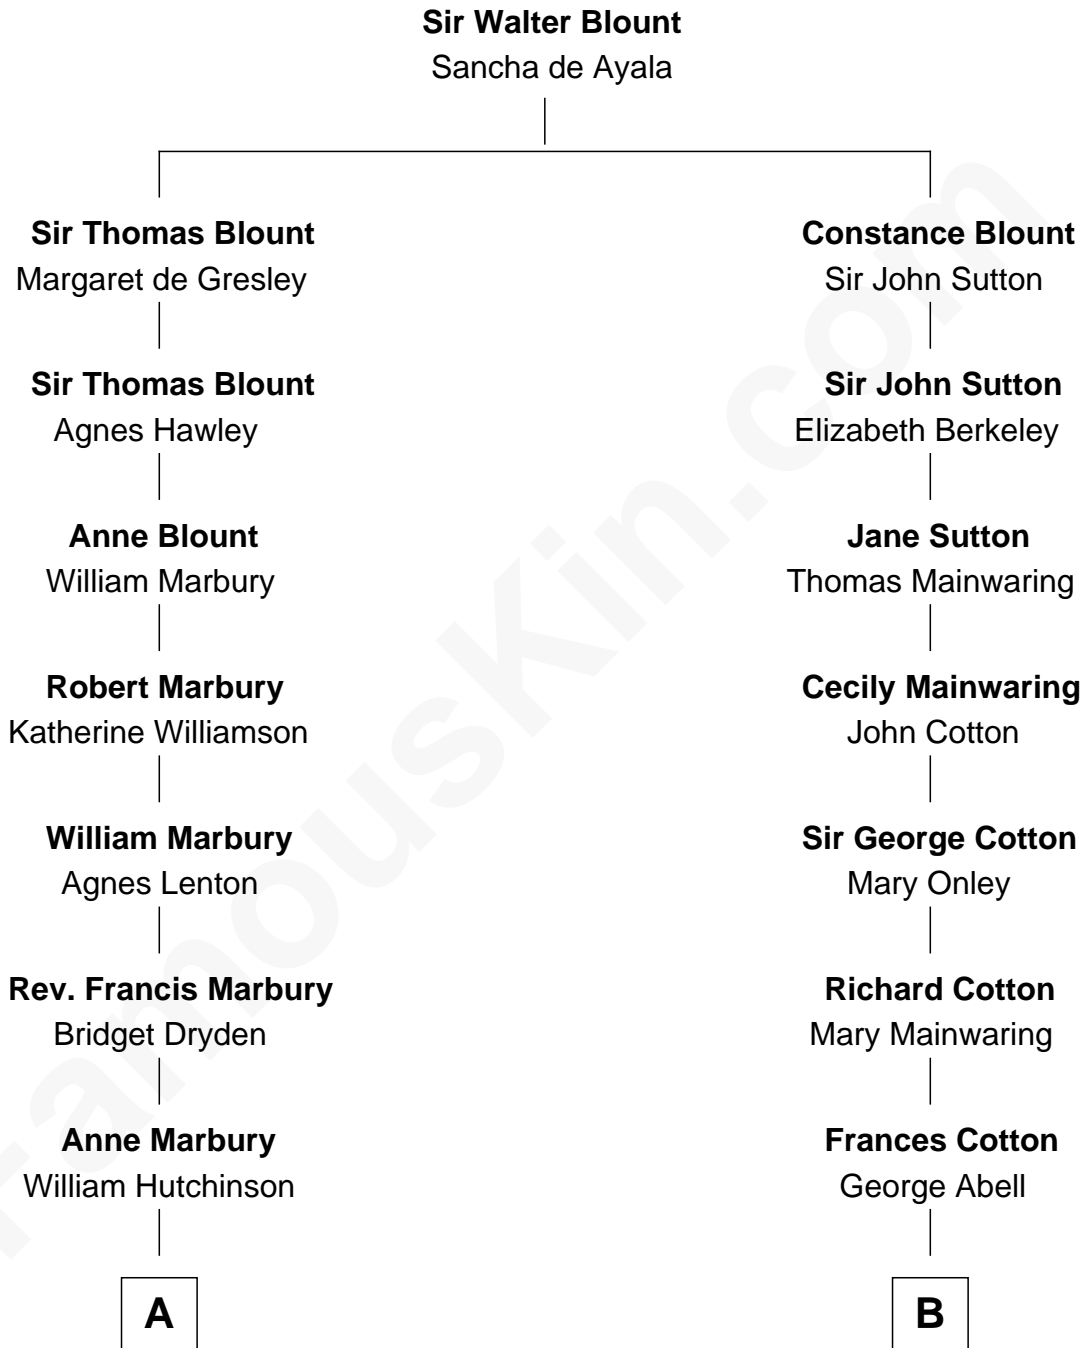

**FamousKin.com**  
**Relationship Chart of**  
**George W. Bush**  
*43rd U.S. President*

17th cousin 2 times removed of

**Elizabeth Montgomery**  
*TV Actress - "Bewitched"*

**C**

—  
**Prescott Sheldon Bush**

Dorothy Wear Walker

—  
**George Herbert Walker Bush**

Barbara Pierce

—  
**George W. Bush**

*43rd U.S. President*

FamousKin.com