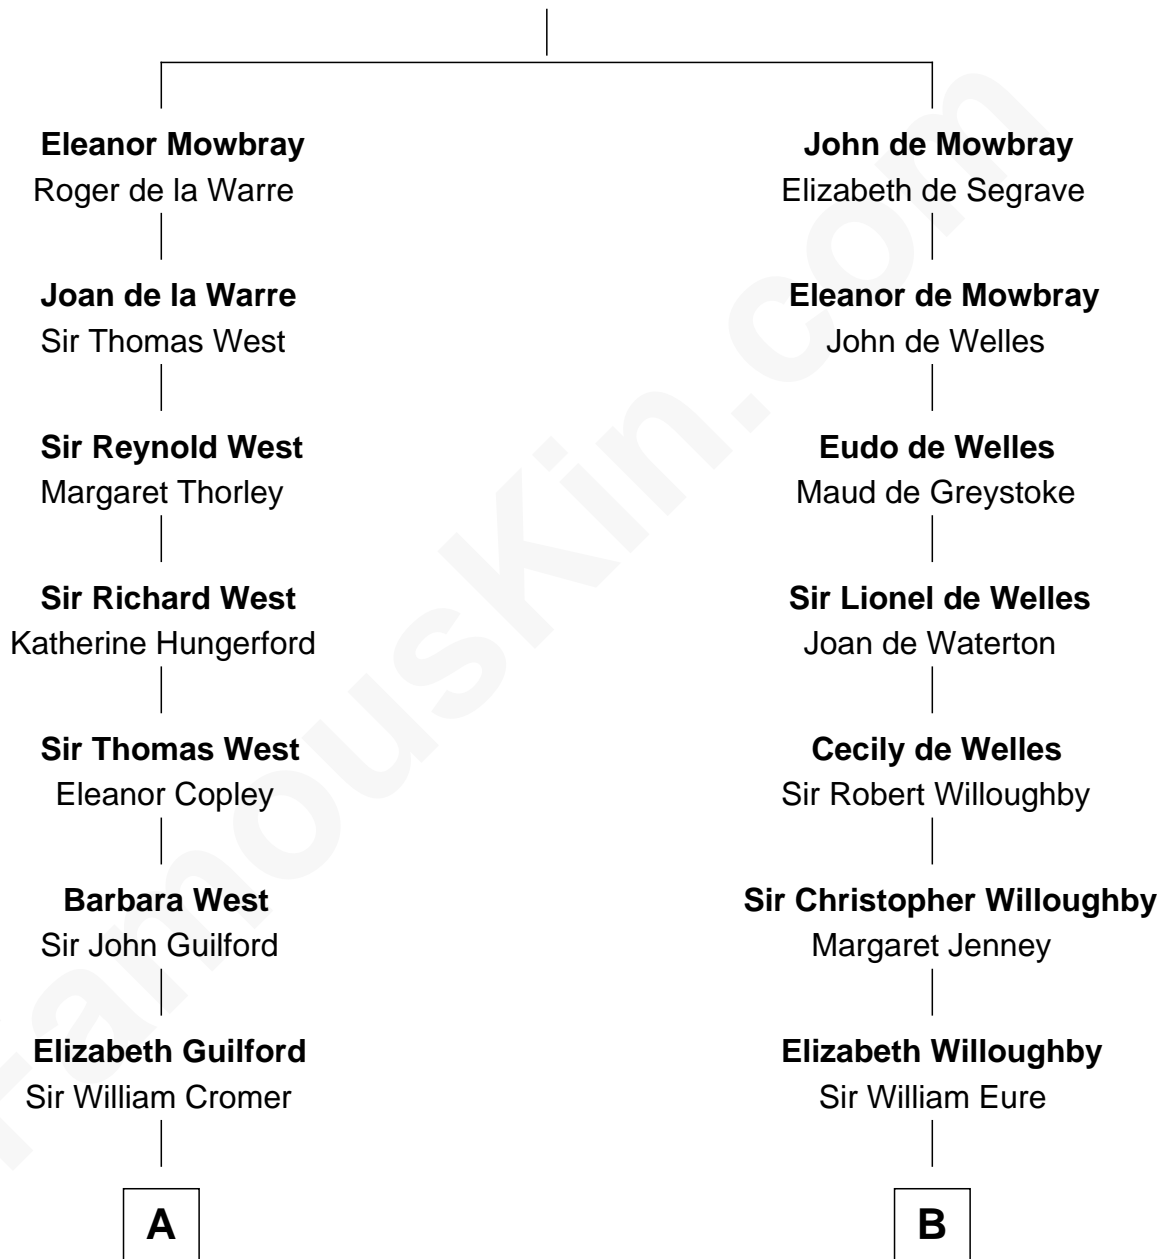

# FamousKin.com Relationship Chart of

**George W. Bush**

43rd U.S. President

20th cousin of

**Elizabeth Montgomery**

TV Actress - "Bewitched"

**John de Mowbray**

Joan of Lancaster

**C**

**Samuel Prescott Bush**

Flora Sheldon

**Prescott Sheldon Bush**

Dorothy Wear Walker

**George Herbert Walker Bush**

Barbara Pierce

**George W. Bush**

*43rd U.S. President*

**D**

**Nathan Barney**

Mary A. Deverell

**Mary Weed Barney**

Henry Montgomery

**Henry Montgomery**

Elizabeth Bryan Allen

**Elizabeth Montgomery**

*TV Actress - "Bewitched"*

FamousKin.com