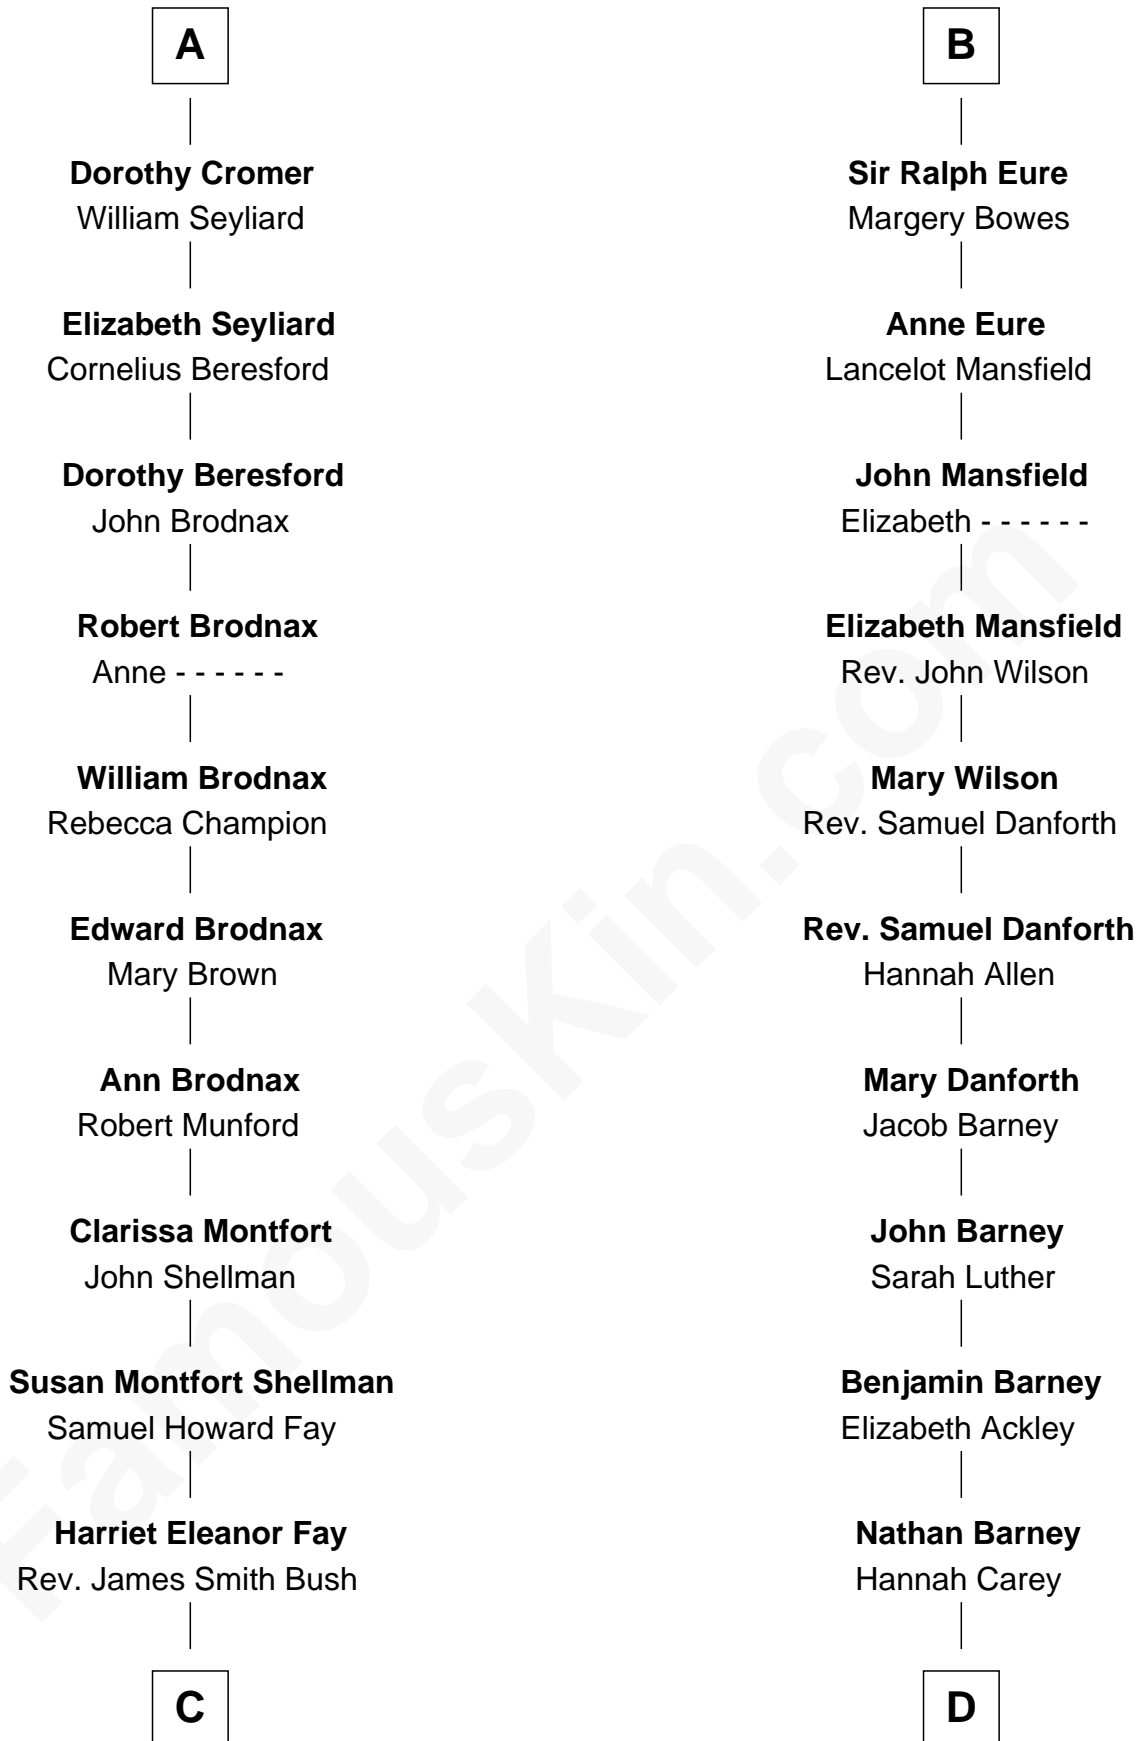

# FamousKin.com Relationship Chart of

**George W. Bush**

43rd U.S. President

20th cousin of

**Elizabeth Montgomery**

TV Actress - "Bewitched"

**John de Mowbray**

Joan of Lancaster

**C**

**Samuel Prescott Bush**

Flora Sheldon

**Prescott Sheldon Bush**

Dorothy Wear Walker

**George Herbert Walker Bush**

Barbara Pierce

**George W. Bush**

*43rd U.S. President*

**D**

**Nathan Barney**

Mary A. Deverell

**Mary Weed Barney**

Henry Montgomery

**Henry Montgomery**

Elizabeth Bryan Allen

**Elizabeth Montgomery**

*TV Actress - "Bewitched"*

FamousKin.com