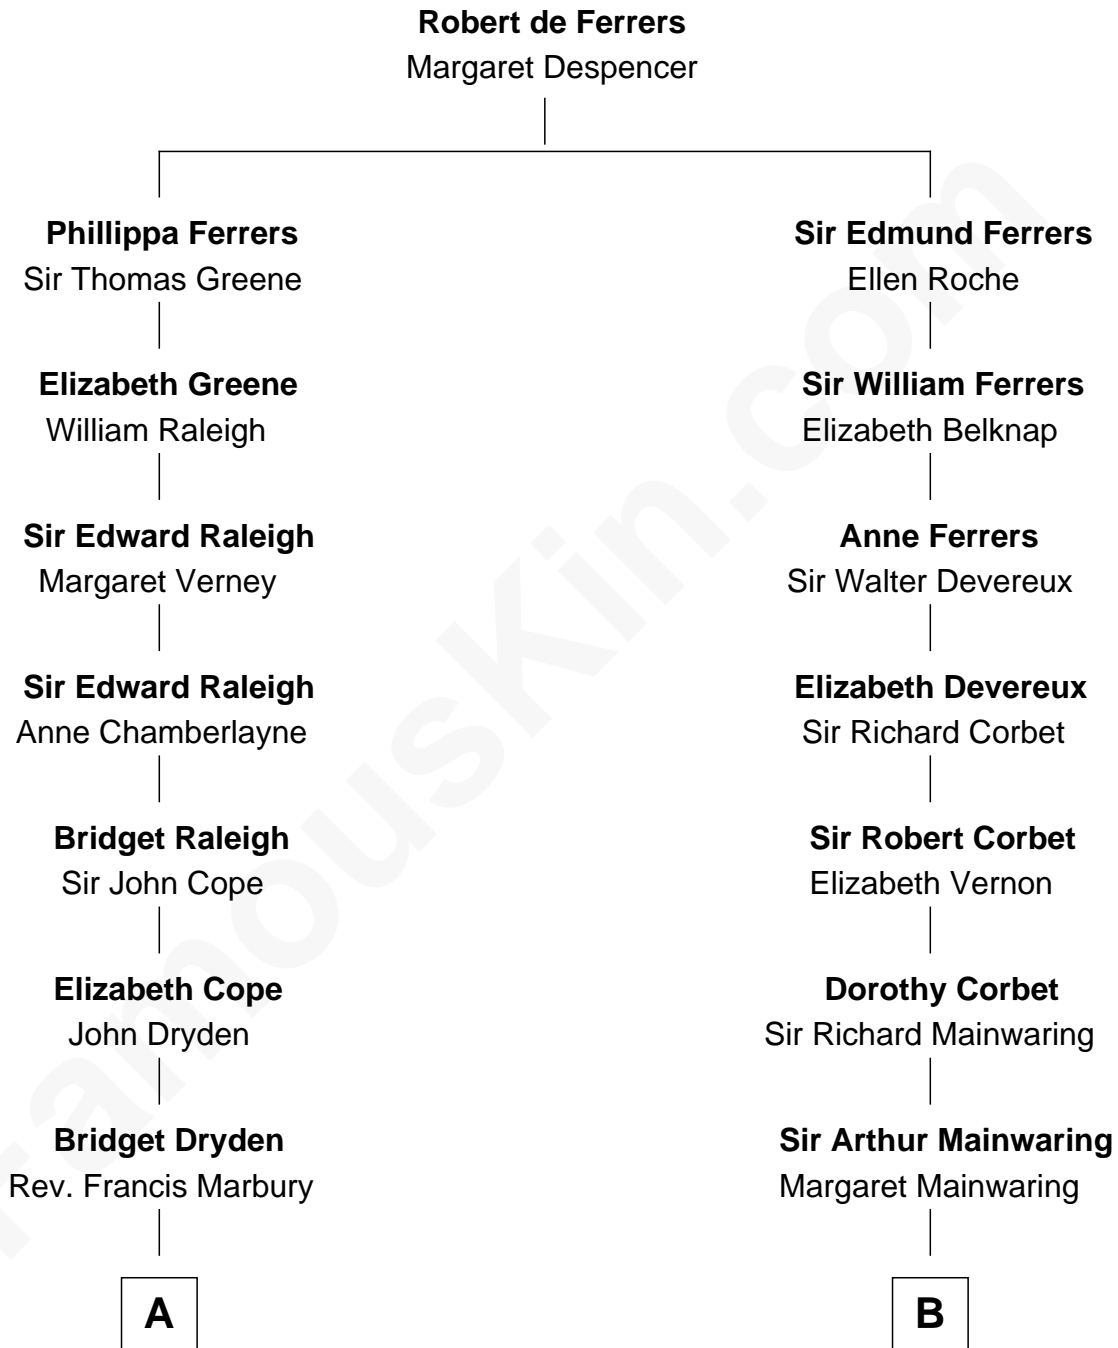

FamousKin.com
Relationship Chart of
George W. Bush
43rd U.S. President

19th cousin 1 time removed of
Elizabeth Montgomery
TV Actress - "Bewitched"

C

Samuel Prescott Bush

Flora Sheldon

Prescott Sheldon Bush

Dorothy Wear Walker

George Herbert Walker Bush

Barbara Pierce

George W. Bush

43rd U.S. President

D

Mary Weed Barney

Henry Montgomery