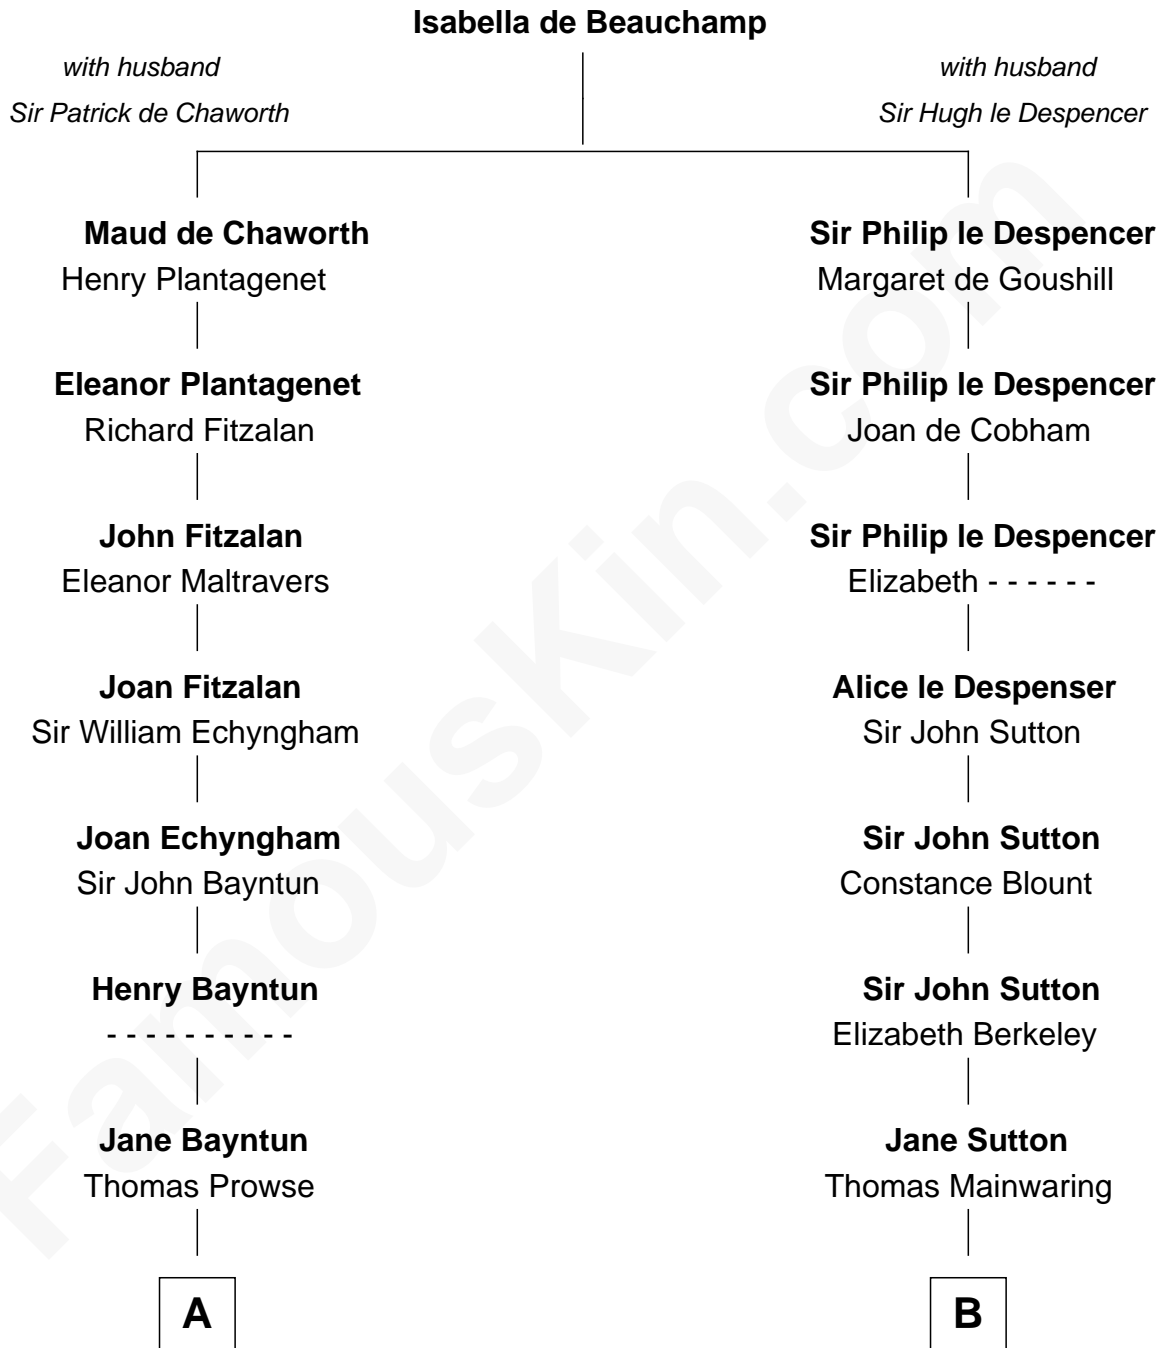

FamousKin.com Relationship Chart of

George W. Bush
43rd U.S. President

21st cousin of

Elizabeth Montgomery
TV Actress - "Bewitched"

C

Jonas James Pierce

Kate Pritzel

Scott Pierce

Mabel Marvin

Marvin Pierce

Pauline Robinson

Barbara Pierce

George Herbert Walker Bush

George W. Bush

43rd U.S. President

D