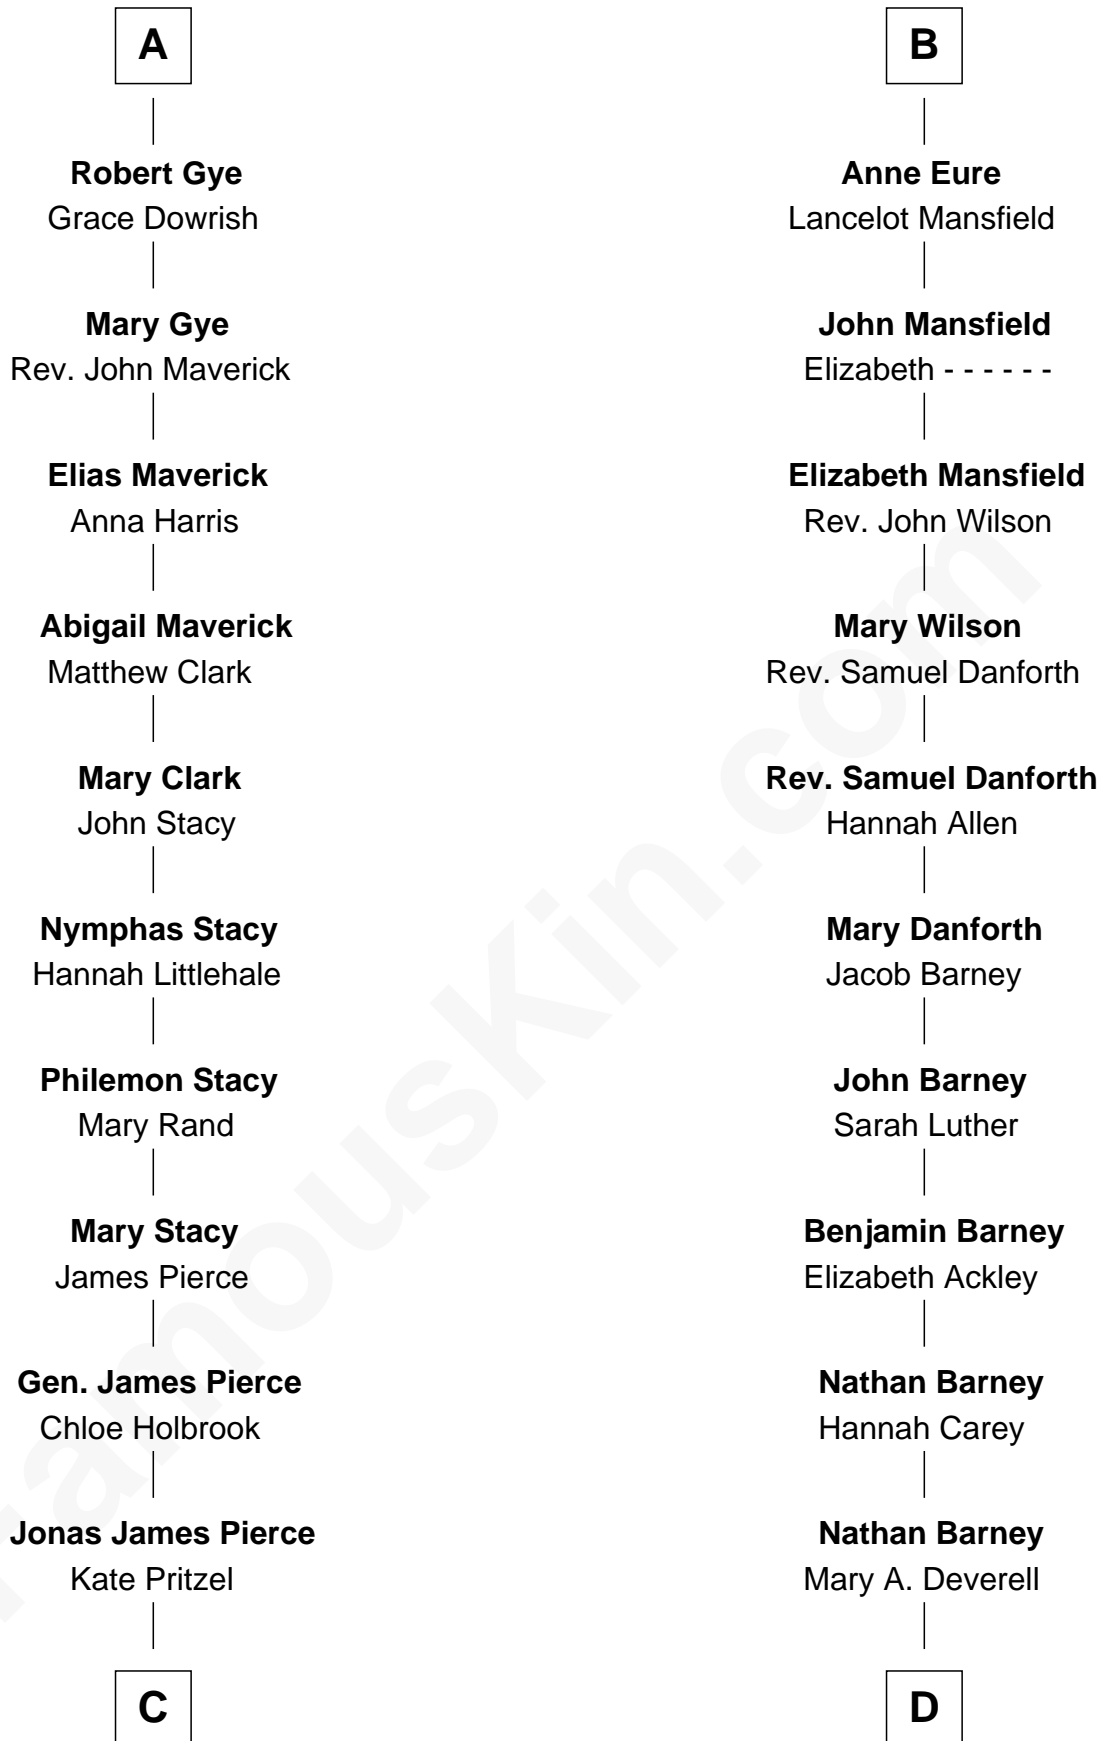

# FamousKin.com Relationship Chart of

**George W. Bush**  
43rd U.S. President

19th cousin 1 time removed of

**Elizabeth Montgomery**  
TV Actress - "Bewitched"

**Edmund Fitzalan**  
Alice de Warenne

FamousKin.com