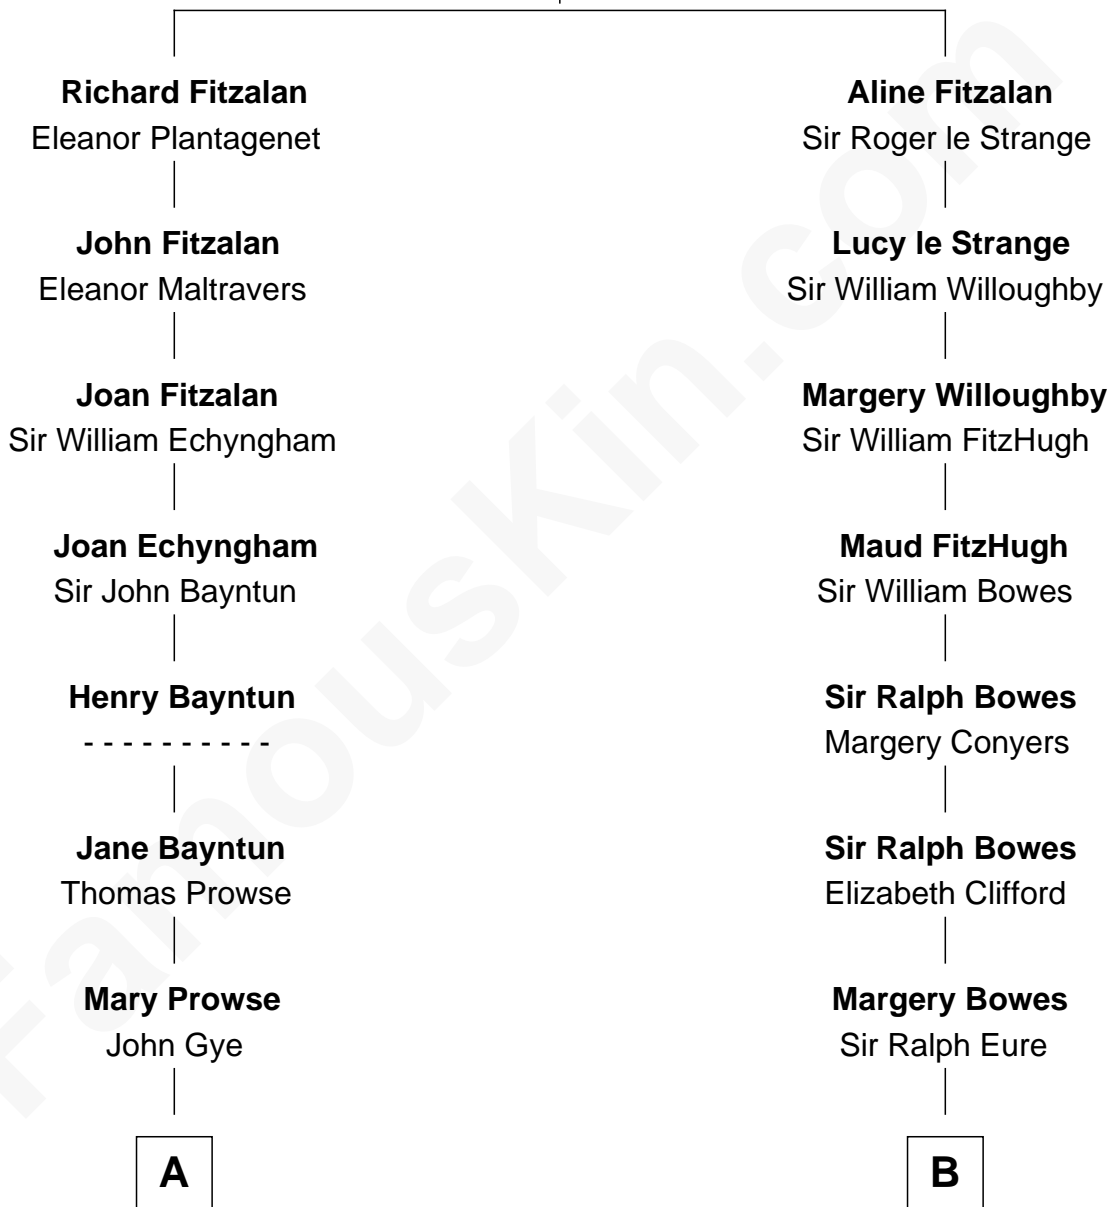

# FamousKin.com Relationship Chart of

**George W. Bush**  
43rd U.S. President

19th cousin 1 time removed of

**Elizabeth Montgomery**  
TV Actress - "Bewitched"

**Edmund Fitzalan**  
Alice de Warenne

FamousKin.com