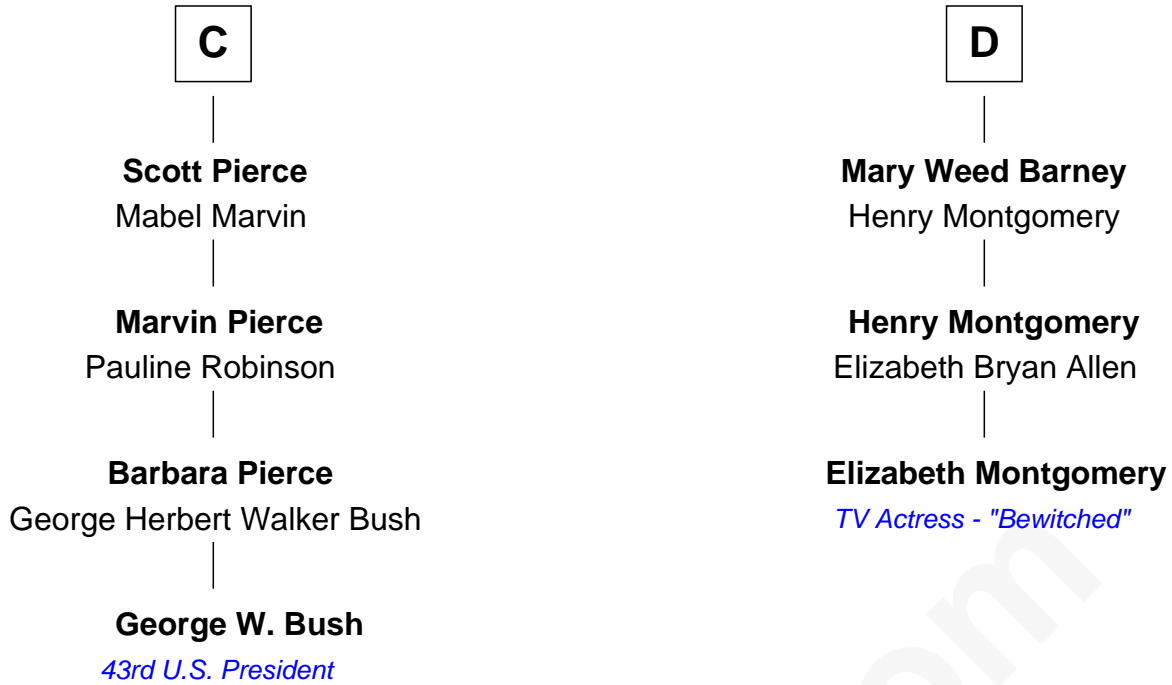

# FamousKin.com Relationship Chart of

**George W. Bush**  
43rd U.S. President

19th cousin 1 time removed of

**Elizabeth Montgomery**  
TV Actress - "Bewitched"

**Edmund Fitzalan**  
Alice de Warenne

FamousKin.com