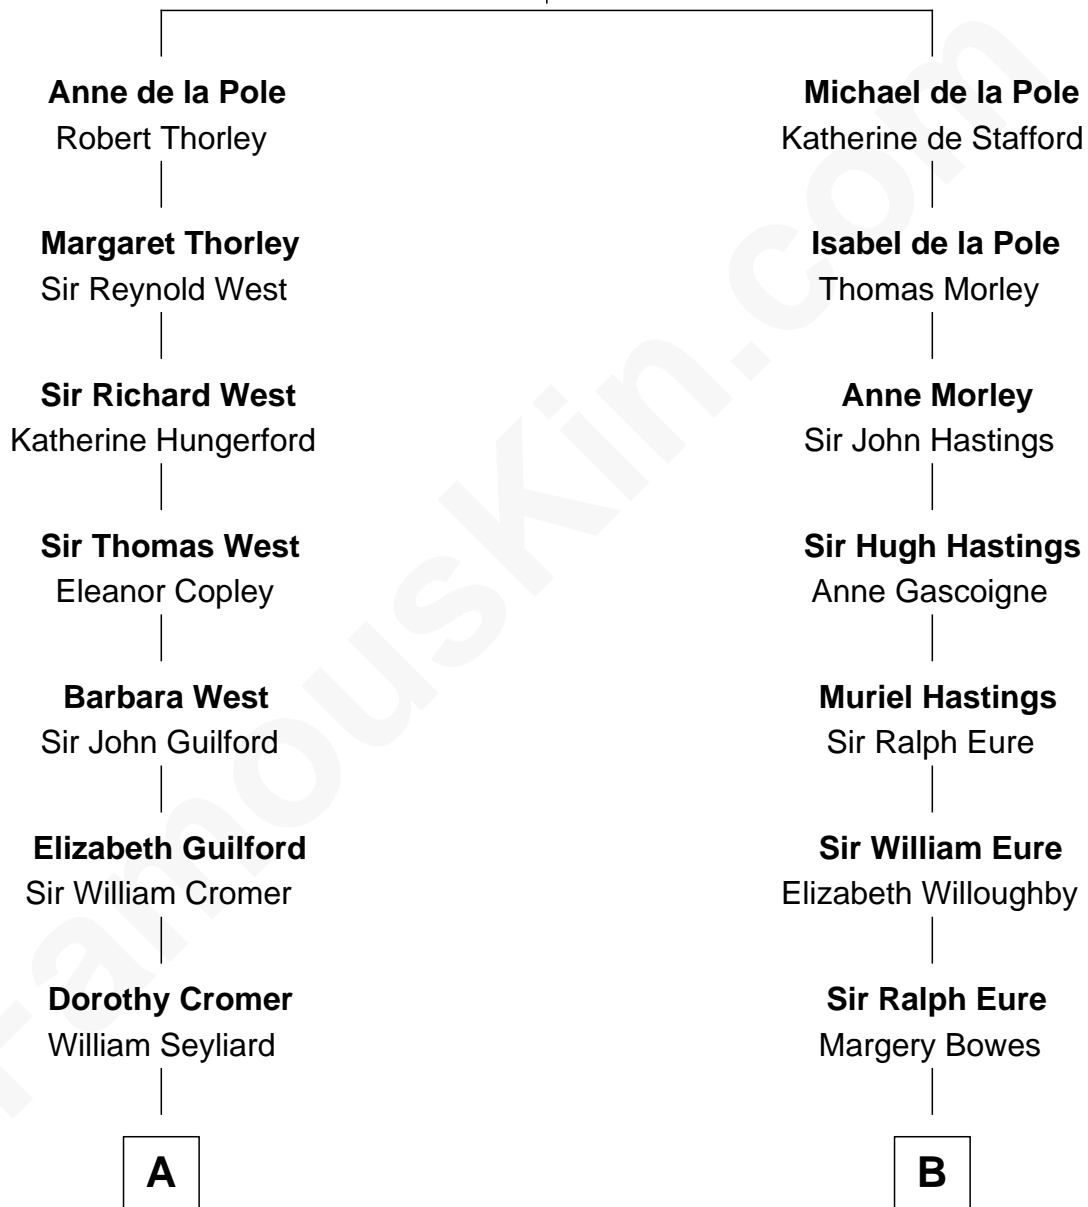

FamousKin.com Relationship Chart of

George W. Bush
43rd U.S. President

19th cousin of

Elizabeth Montgomery
TV Actress - "Bewitched"

Sir Michael de la Pole
Katherine Wingfield

C

Prescott Sheldon Bush

Dorothy Wear Walker

George Herbert Walker Bush

Barbara Pierce

George W. Bush

43rd U.S. President

D

Mary Weed Barney

Henry Montgomery

Henry Montgomery