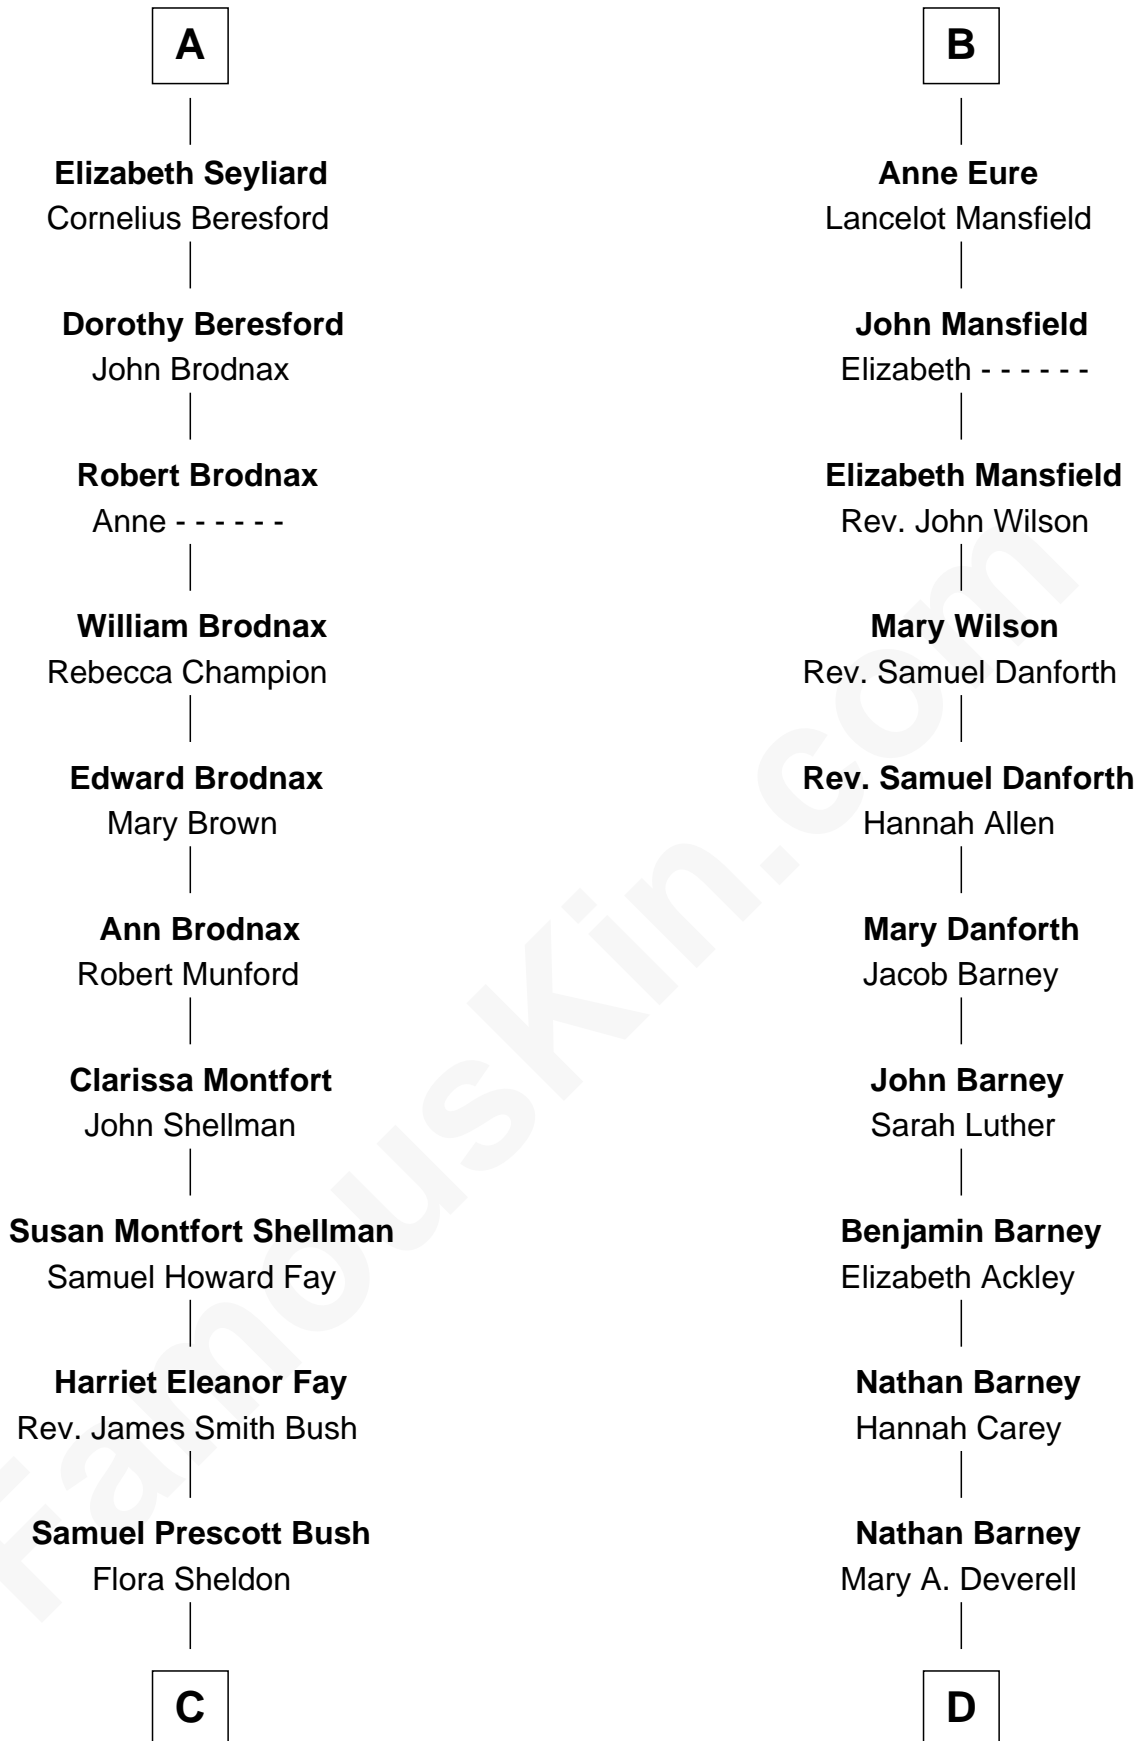

FamousKin.com Relationship Chart of

George W. Bush
43rd U.S. President

19th cousin of

Elizabeth Montgomery
TV Actress - "Bewitched"

Sir Michael de la Pole
Katherine Wingfield

C

Prescott Sheldon Bush

Dorothy Wear Walker

George Herbert Walker Bush

Barbara Pierce

George W. Bush

43rd U.S. President

D

Mary Weed Barney

Henry Montgomery

Henry Montgomery

Elizabeth Bryan Allen

Elizabeth Montgomery

TV Actress - "Bewitched"

FamousKin.com