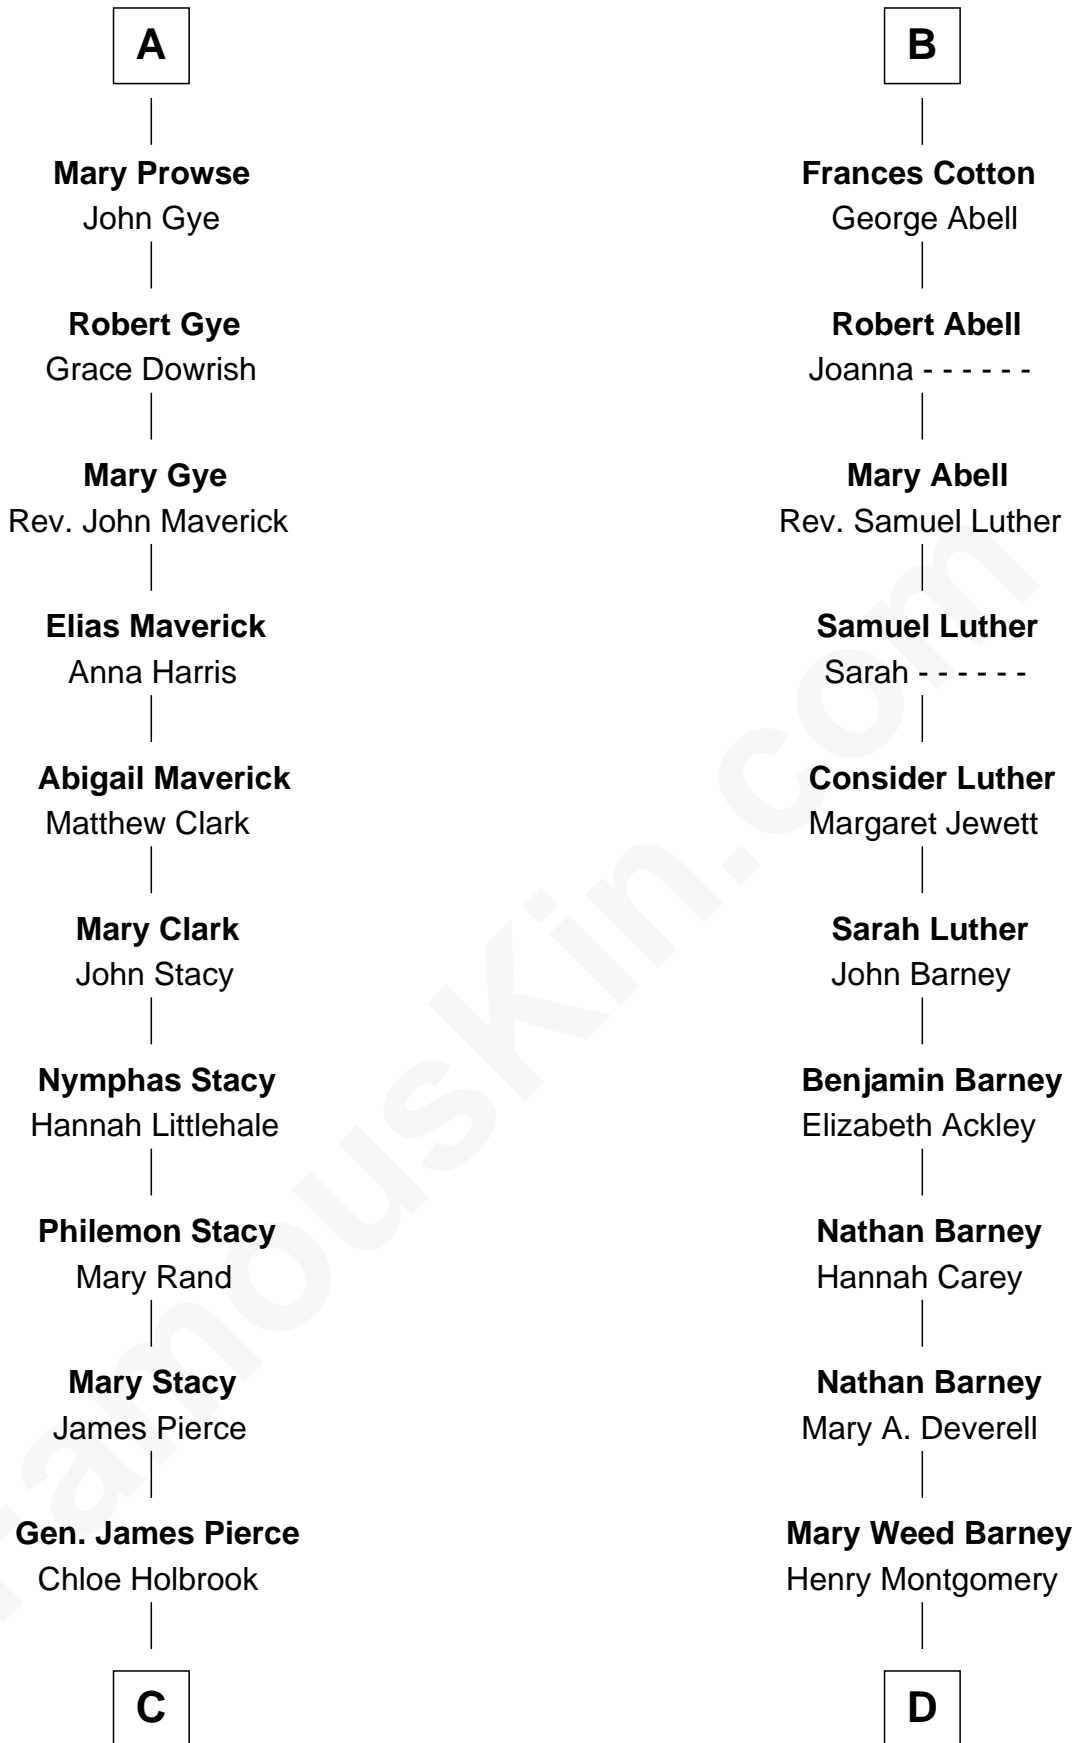

FamousKin.com
Relationship Chart of
George W. Bush
43rd U.S. President

18th cousin 3 times removed of
Elizabeth Montgomery
TV Actress - "Bewitched"

Sir Maurice de Berkeley
 Eve la Zouche

FamousKin.com