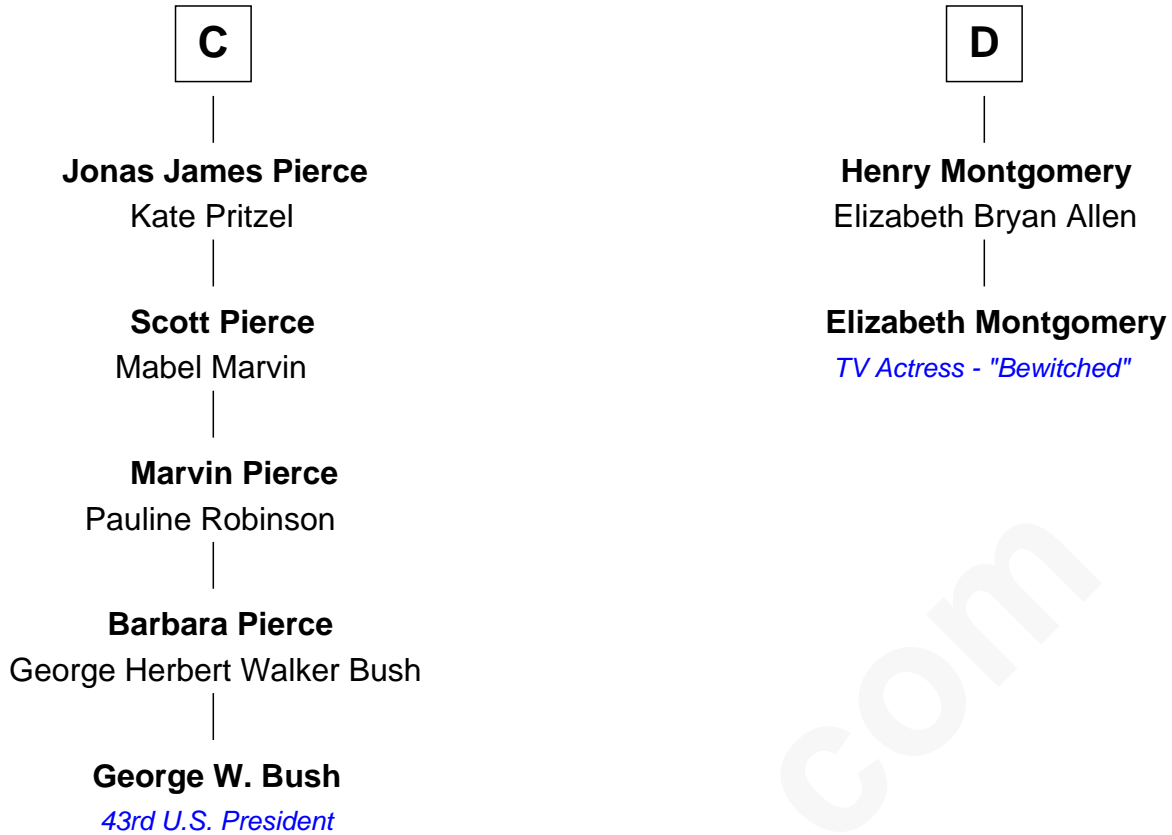

FamousKin.com
Relationship Chart of
George W. Bush
43rd U.S. President

18th cousin 3 times removed of
Elizabeth Montgomery
TV Actress - "Bewitched"

Sir Maurice de Berkeley
 Eve la Zouche

FamousKin.com