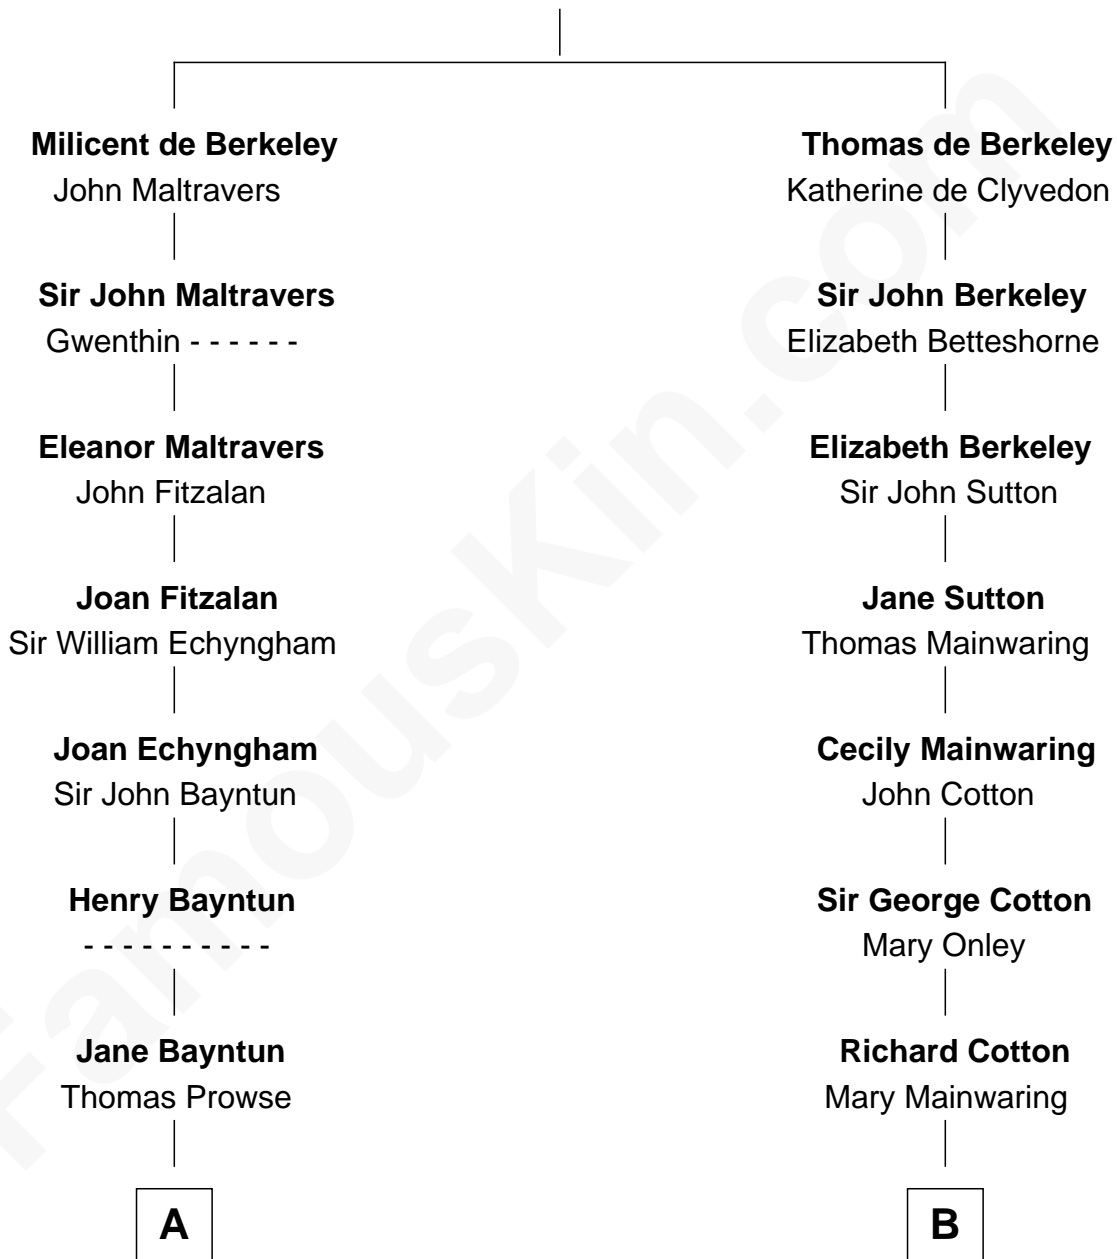

FamousKin.com
Relationship Chart of
George W. Bush
43rd U.S. President

18th cousin 3 times removed of
Elizabeth Montgomery
TV Actress - "Bewitched"

Sir Maurice de Berkeley
 Eve la Zouche

FamousKin.com