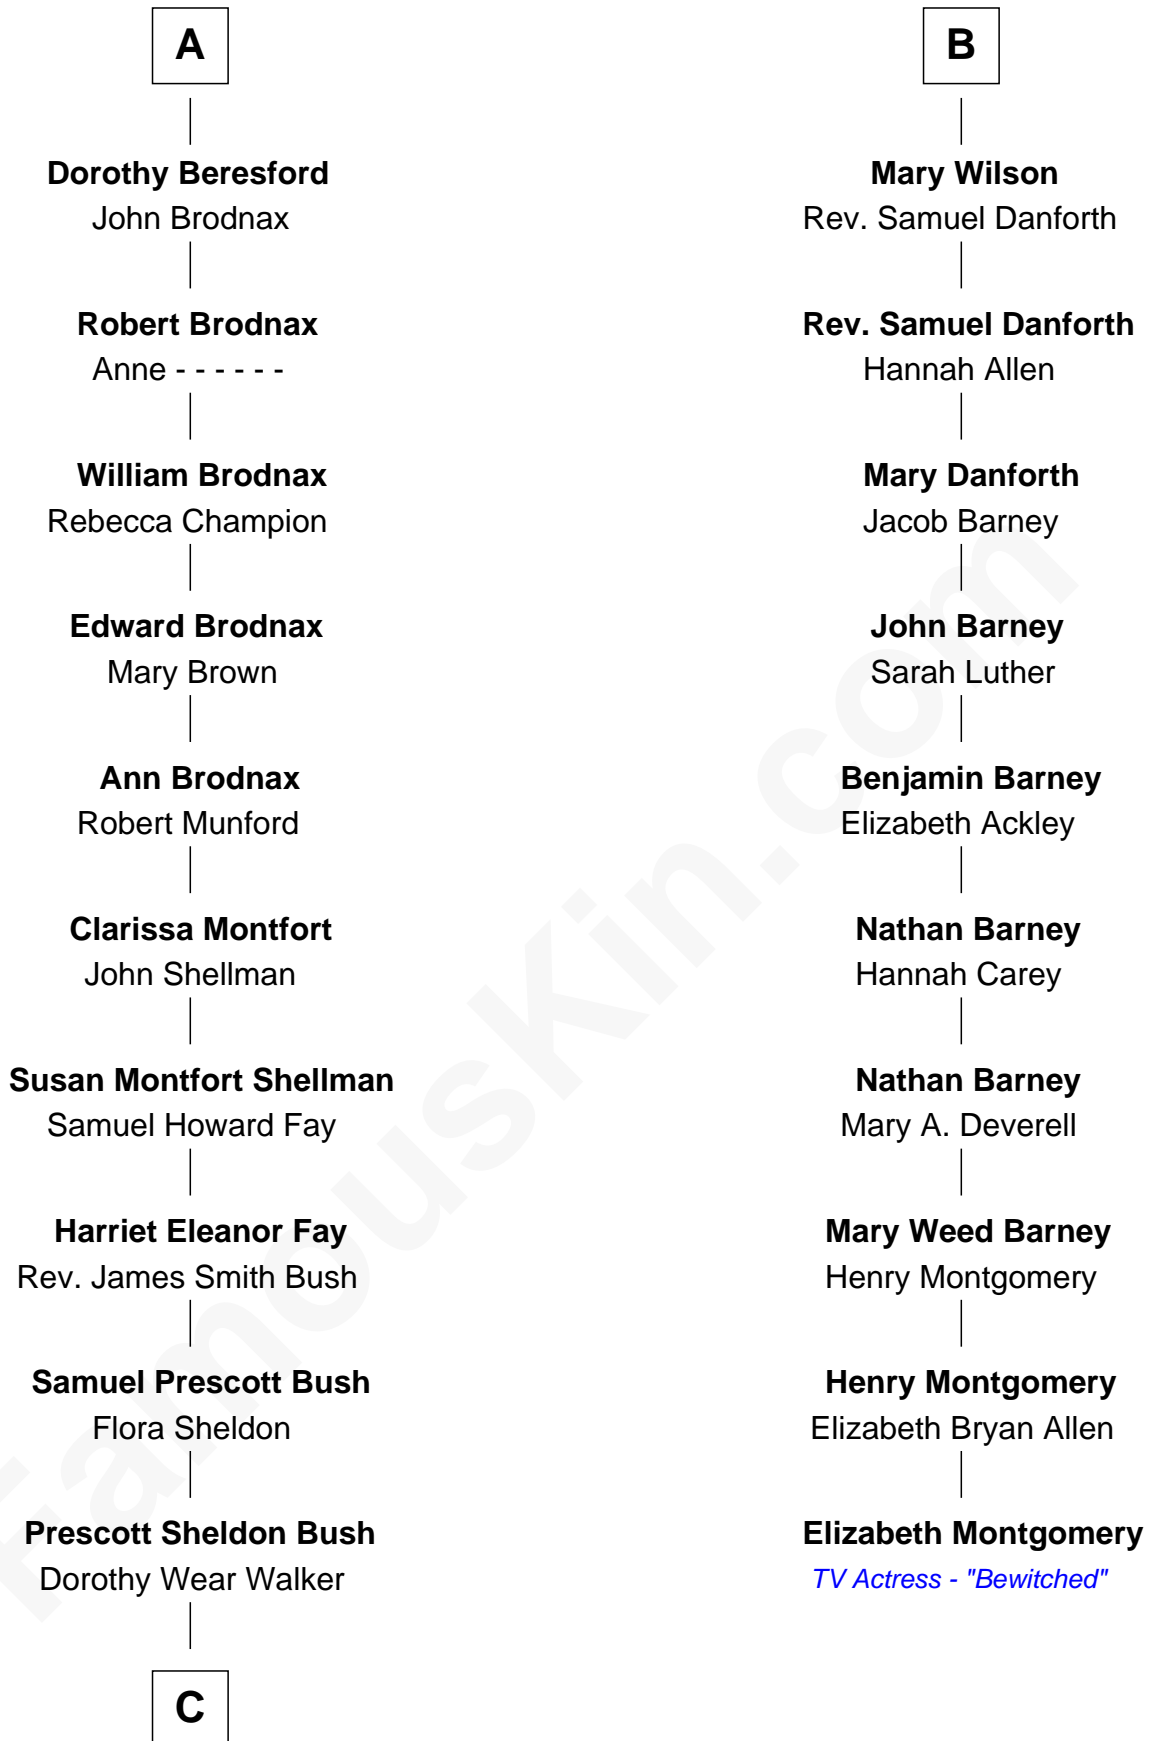

FamousKin.com
Relationship Chart of
George W. Bush
43rd U.S. President

16th cousin 2 times removed of

Elizabeth Montgomery
TV Actress - "Bewitched"

Sir Lionel de Welles
 Joan de Waterton

C

George Herbert Walker Bush

Barbara Pierce

George W. Bush

43rd U.S. President

FamousKin.com