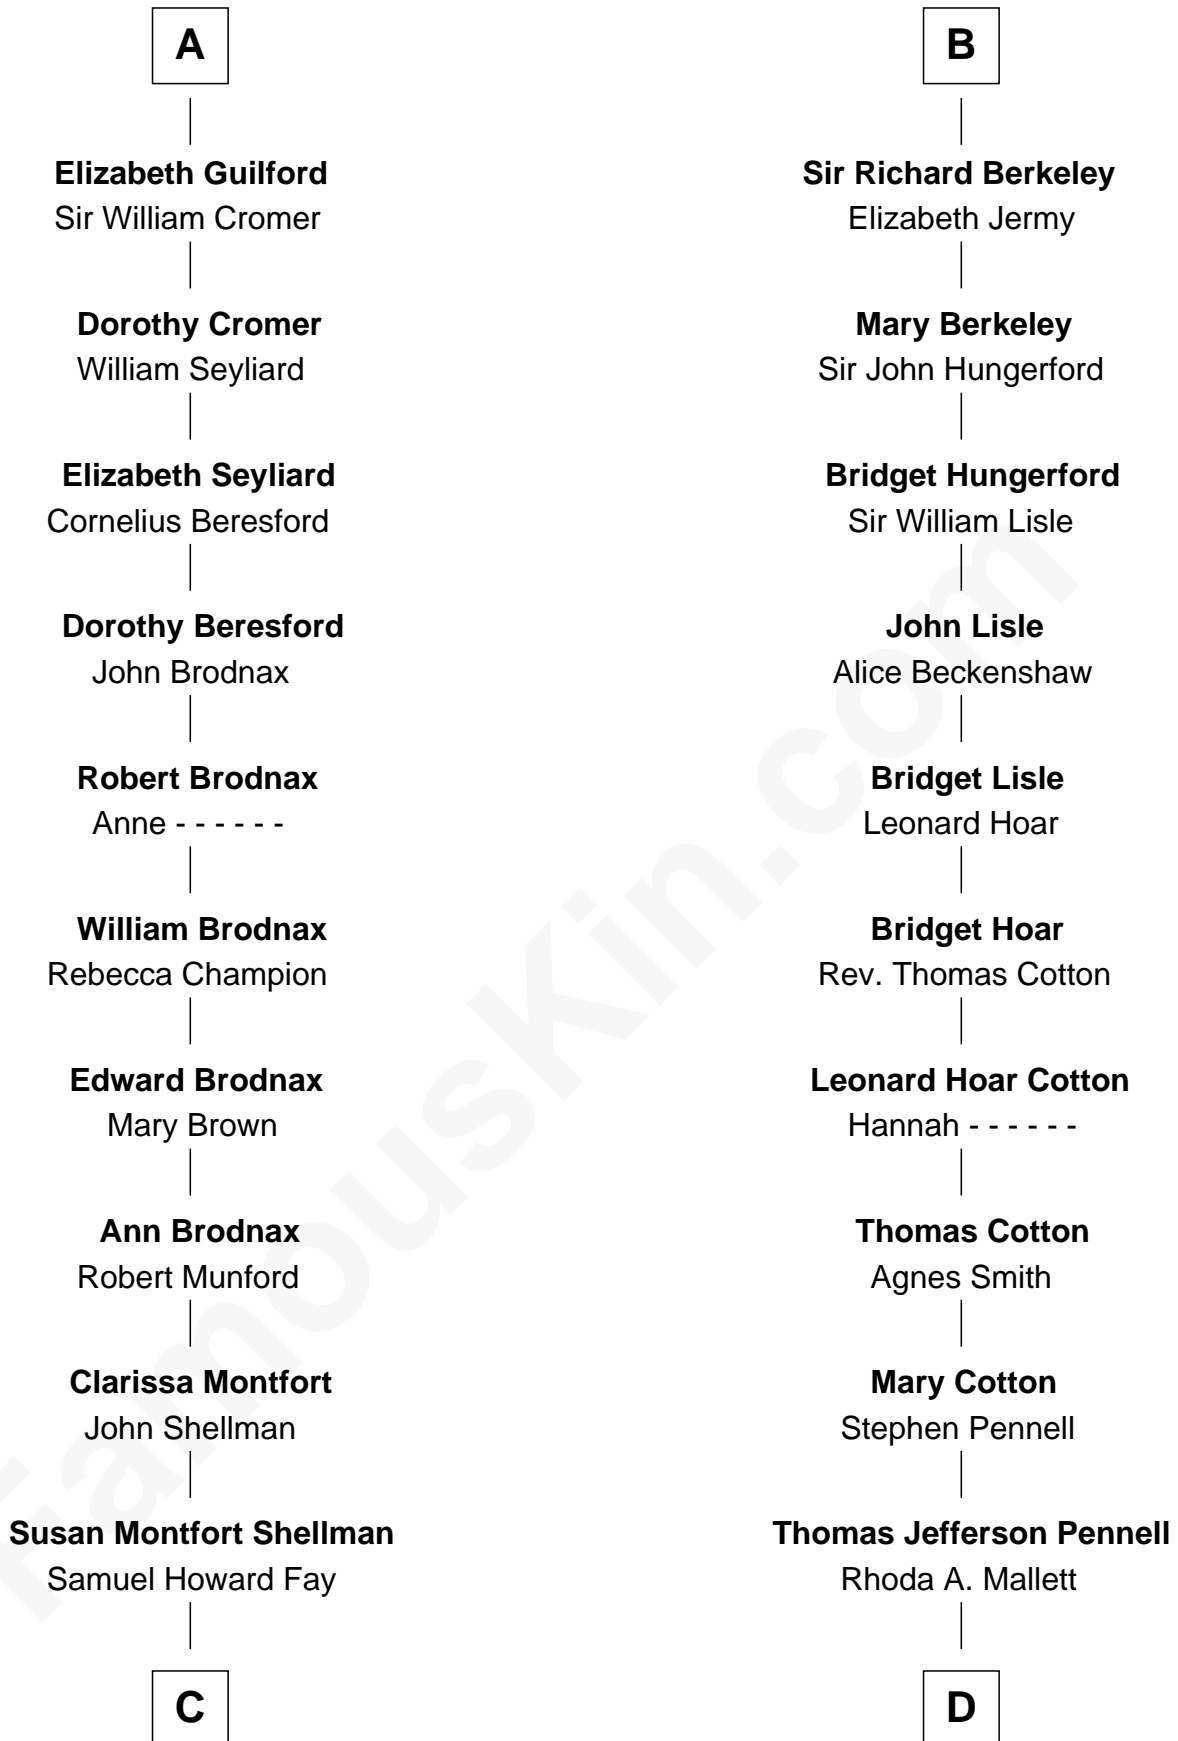

FamousKin.com

Relationship Chart of

George W. Bush

43rd U.S. President

21st cousin of

Warren Buffett

Chairman & CEO, Berkshire Hathaway

Sir John de Mowbray

Aline de Braiose

C

Harriet Eleanor Fay
Rev. James Smith Bush

Samuel Prescott Bush
Flora Sheldon

Prescott Sheldon Bush
Dorothy Wear Walker

George Herbert Walker Bush
Barbara Pierce

George W. Bush
43rd U.S. President