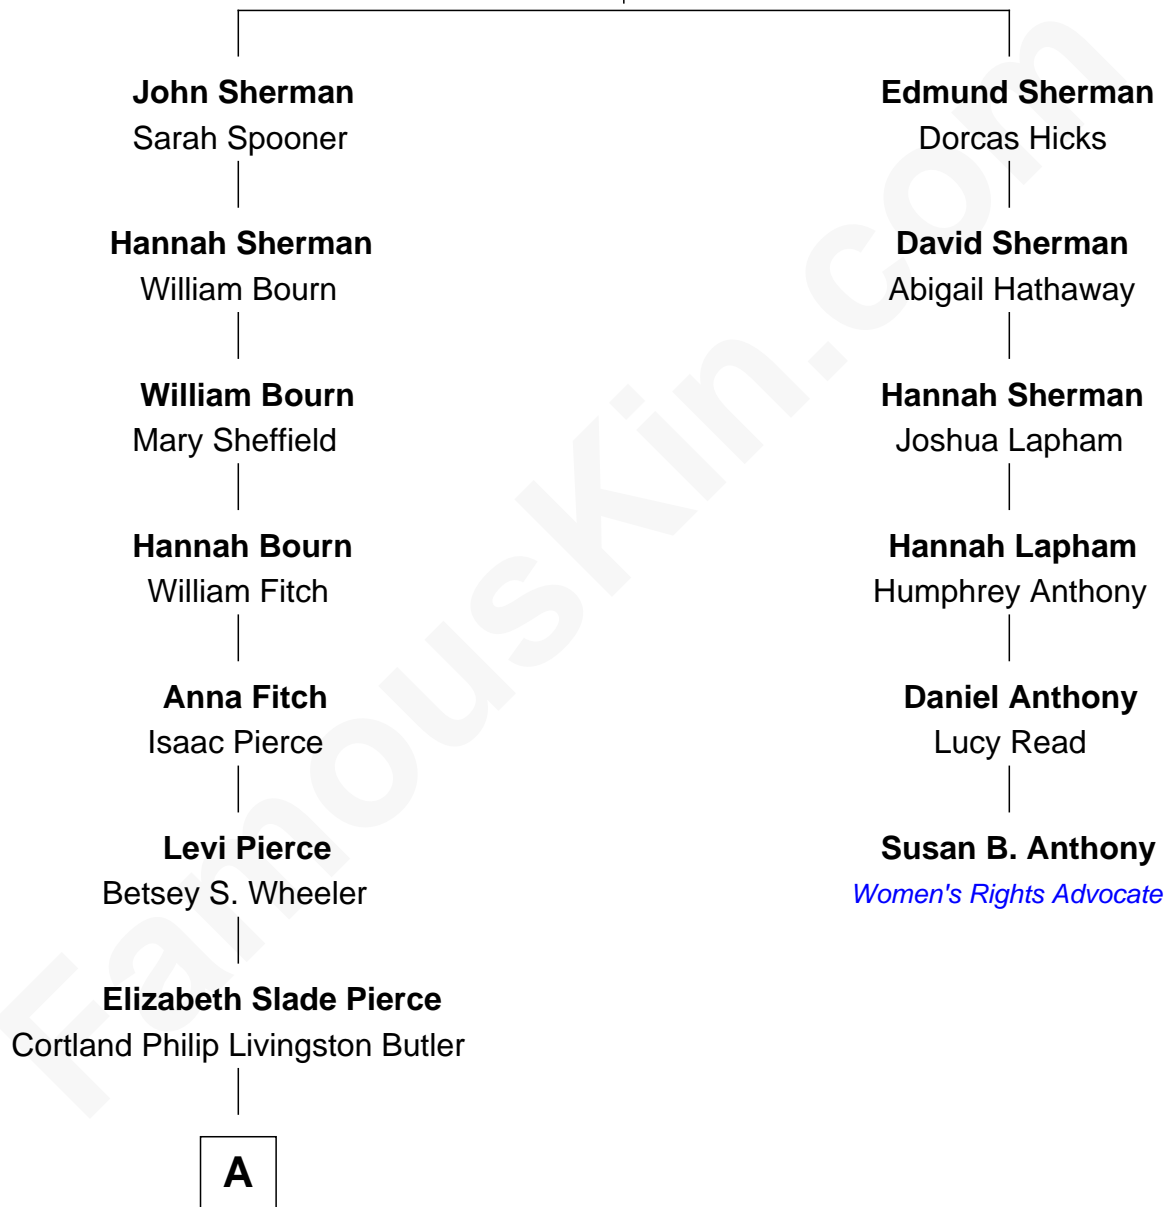

FamousKin.com Relationship Chart of

George W. Bush

43rd U.S. President

5th cousin 6 times removed of

Susan B. Anthony

Women's Rights Advocate

Philip Sherman

Sarah Odging

A

—
Mary Elizabeth Butler
Robert Emmet Sheldon

—
Flora Sheldon
Samuel Prescott Bush

—
Prescott Sheldon Bush
Dorothy Wear Walker

—
George Herbert Walker Bush
Barbara Pierce

—
George W. Bush
43rd U.S. President