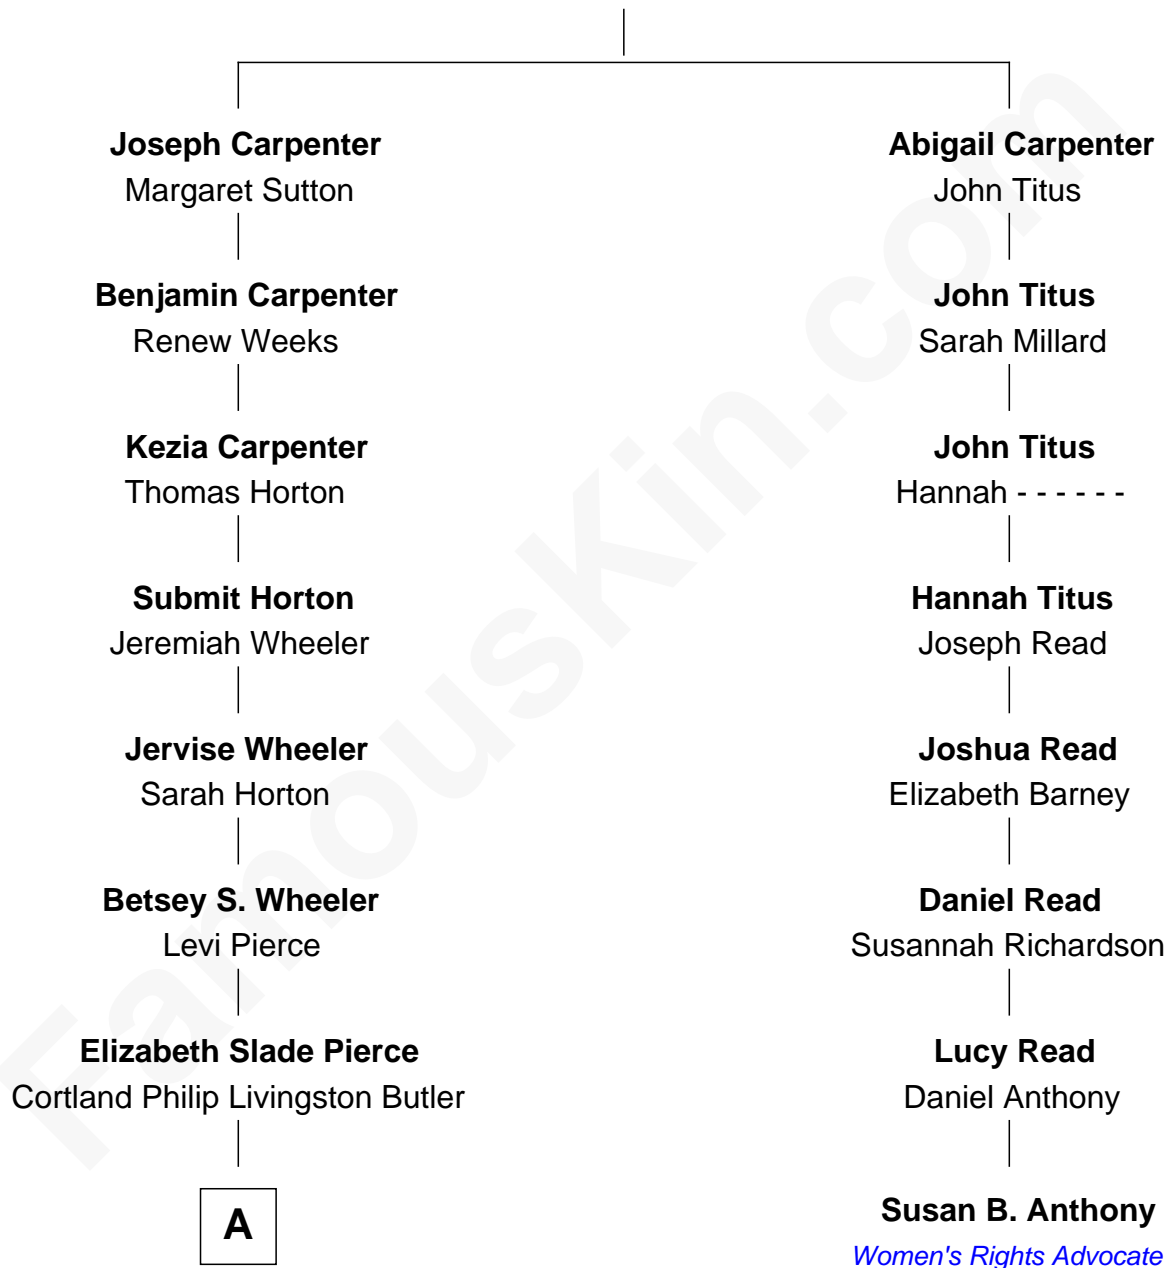

# FamousKin.com Relationship Chart of

**George W. Bush**

*43rd U.S. President*

7th cousin 4 times removed of

**Susan B. Anthony**

*Women's Rights Advocate*

**William Carpenter**

Abigail Briant

**A**

—  
**Mary Elizabeth Butler**  
Robert Emmet Sheldon

—  
**Flora Sheldon**  
Samuel Prescott Bush

—  
**Prescott Sheldon Bush**  
Dorothy Wear Walker

—  
**George Herbert Walker Bush**  
Barbara Pierce

—  
**George W. Bush**  
*43rd U.S. President*

FamousKin.com