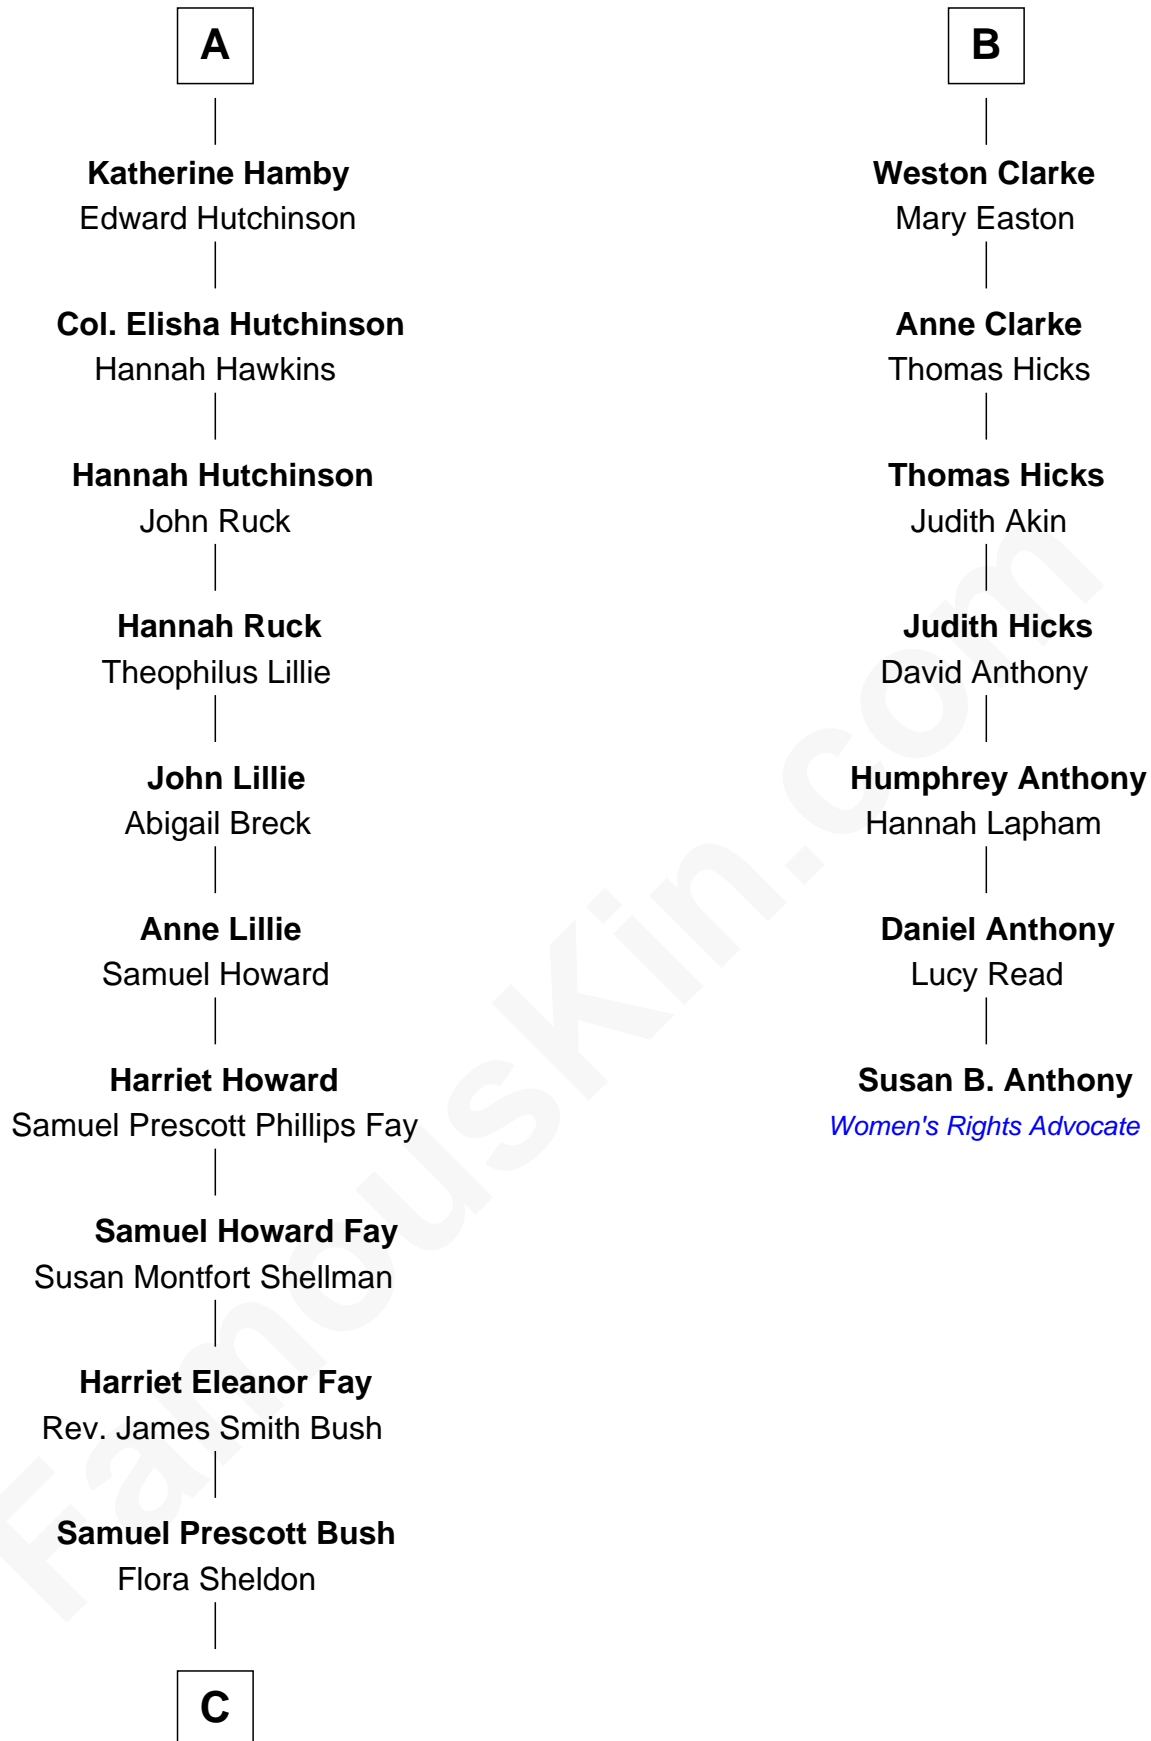

**FamousKin.com**  
**Relationship Chart of**  
**George W. Bush**  
*43rd U.S. President*

13th cousin 6 times removed of

**Susan B. Anthony**  
*Women's Rights Advocate*

**Sir Baldwin Freville**  
 Maude le Scrope

**Margaret Freville**  
 Sir Hugh Willoughby

**Elizabeth Freville**  
 Sir Thomas Ferrers

**Margery Willoughby**  
 Sir Godfrey Hilton

**Sir Henry Ferrers**  
 Margaret Heckstall

**Elizabeth Hilton**  
 Richard Thimbleby

**Elizabeth Ferrers**  
 James Clerke

**Anne Thimbleby**  
 John Booth

**George Clerke**  
 Elizabeth Wilsford

**Eleanor Booth**  
 Edward Hamby

**James Clerke**  
 Mary Saxby

**William Hamby**  
 Margaret Blewett

**William Clerke**  
 Mary Weston

**Robert Hamby**  
 Elizabeth Arnold

**Jeremiah Clarke**  
 Frances Latham

**A**

**B**

**C**

—  
**Prescott Sheldon Bush**

Dorothy Wear Walker