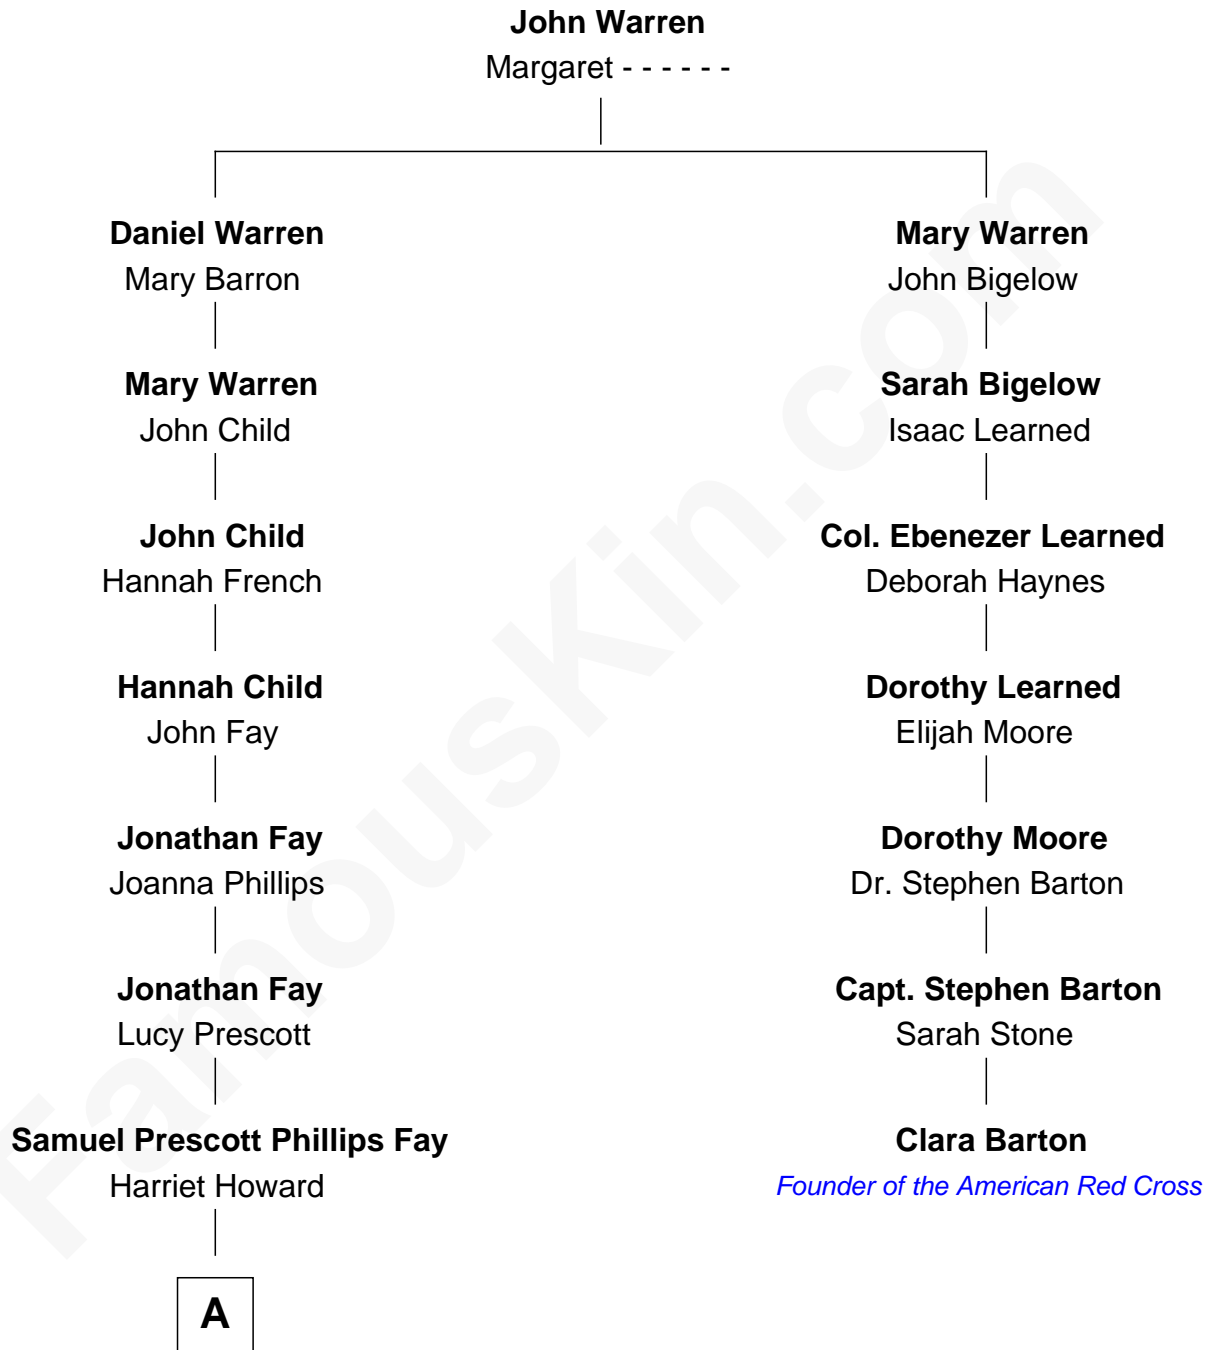

**FamousKin.com**  
**Relationship Chart of**  
**George W. Bush**  
*43rd U.S. President*

**6th cousin 6 times removed of**  
**Clara Barton**  
*Founder of the American Red Cross*

**A**

—  
**Samuel Howard Fay**  
Susan Montfort Shellman

—  
**Harriet Eleanor Fay**  
Rev. James Smith Bush

—  
**Samuel Prescott Bush**  
Flora Sheldon

—  
**Prescott Sheldon Bush**  
Dorothy Wear Walker

—  
**George Herbert Walker Bush**  
Barbara Pierce

—  
**George W. Bush**  
*43rd U.S. President*