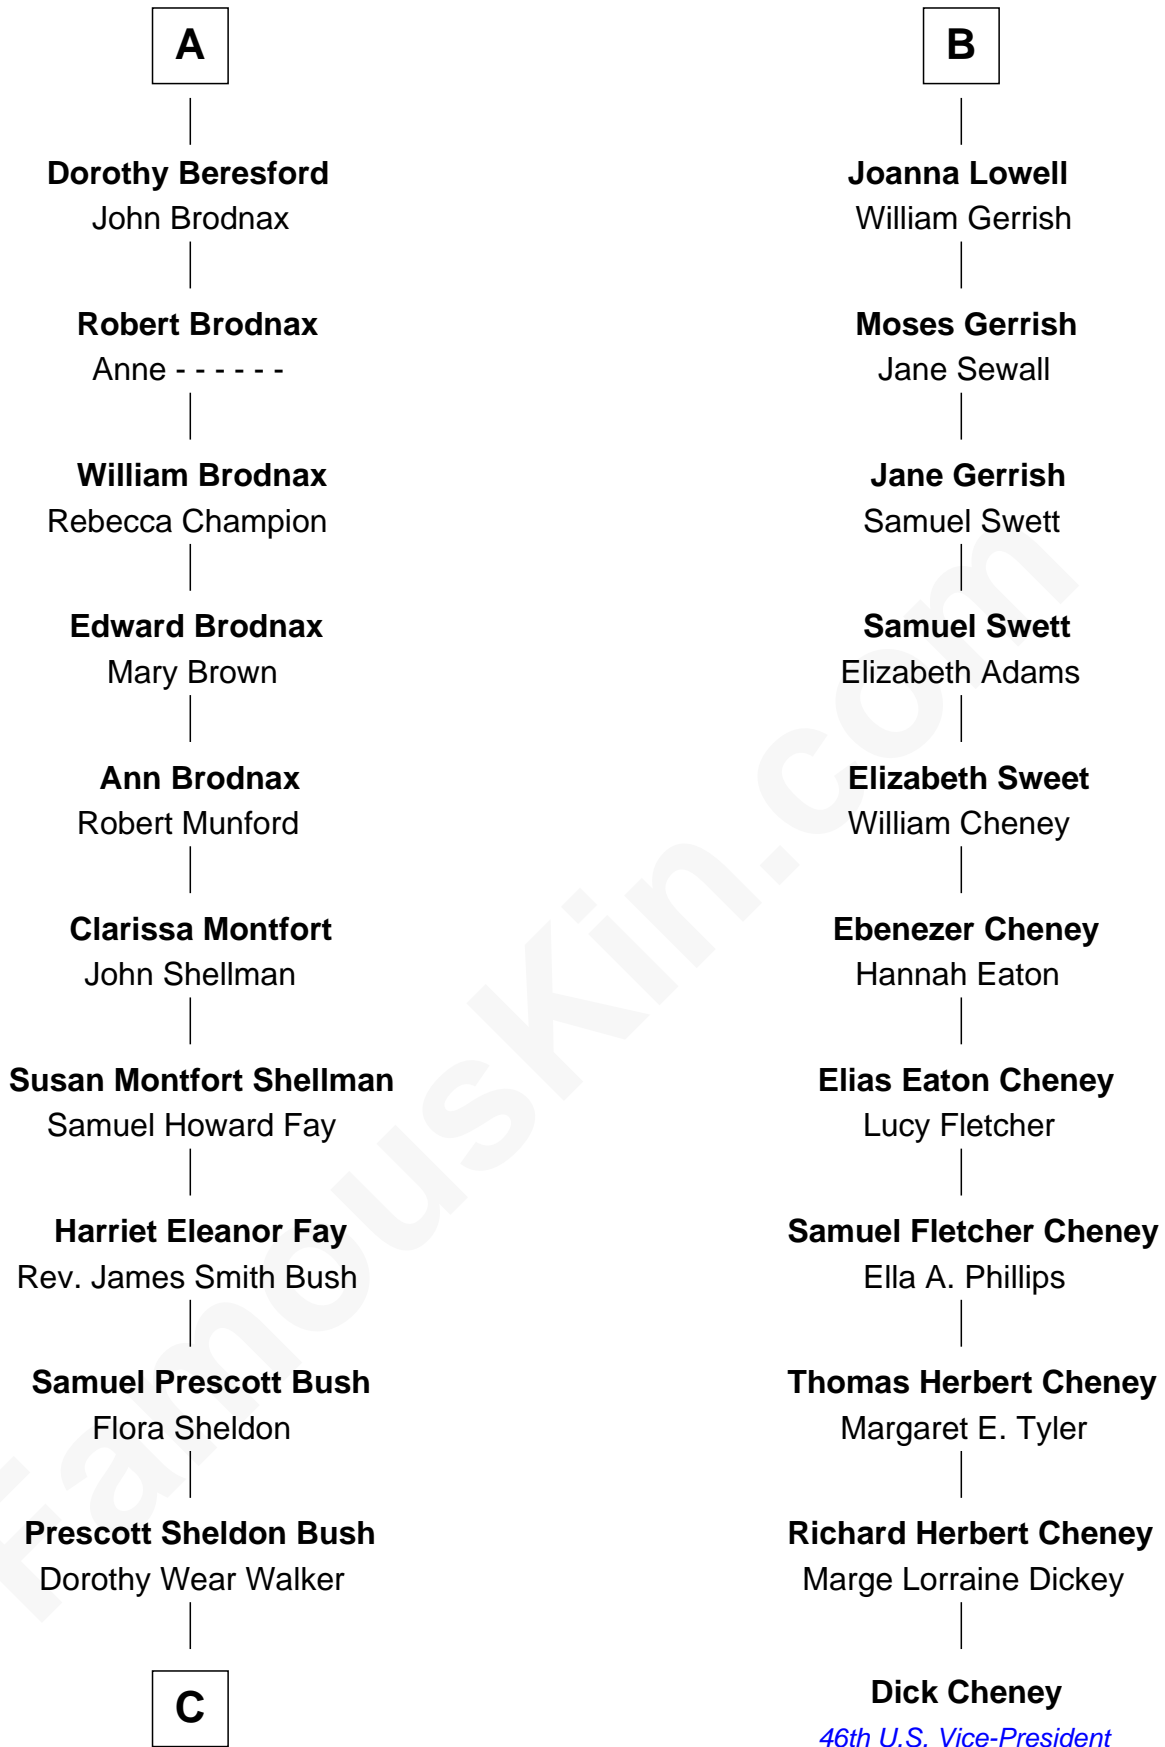

FamousKin.com
Relationship Chart of
George W. Bush
43rd U.S. President

17th cousin 1 time removed of
Dick Cheney
46th U.S. Vice-President

Sir Walter Hungerford
 Katherine Peverell

C

George Herbert Walker Bush

Barbara Pierce

George W. Bush

43rd U.S. President

FamousKin.com