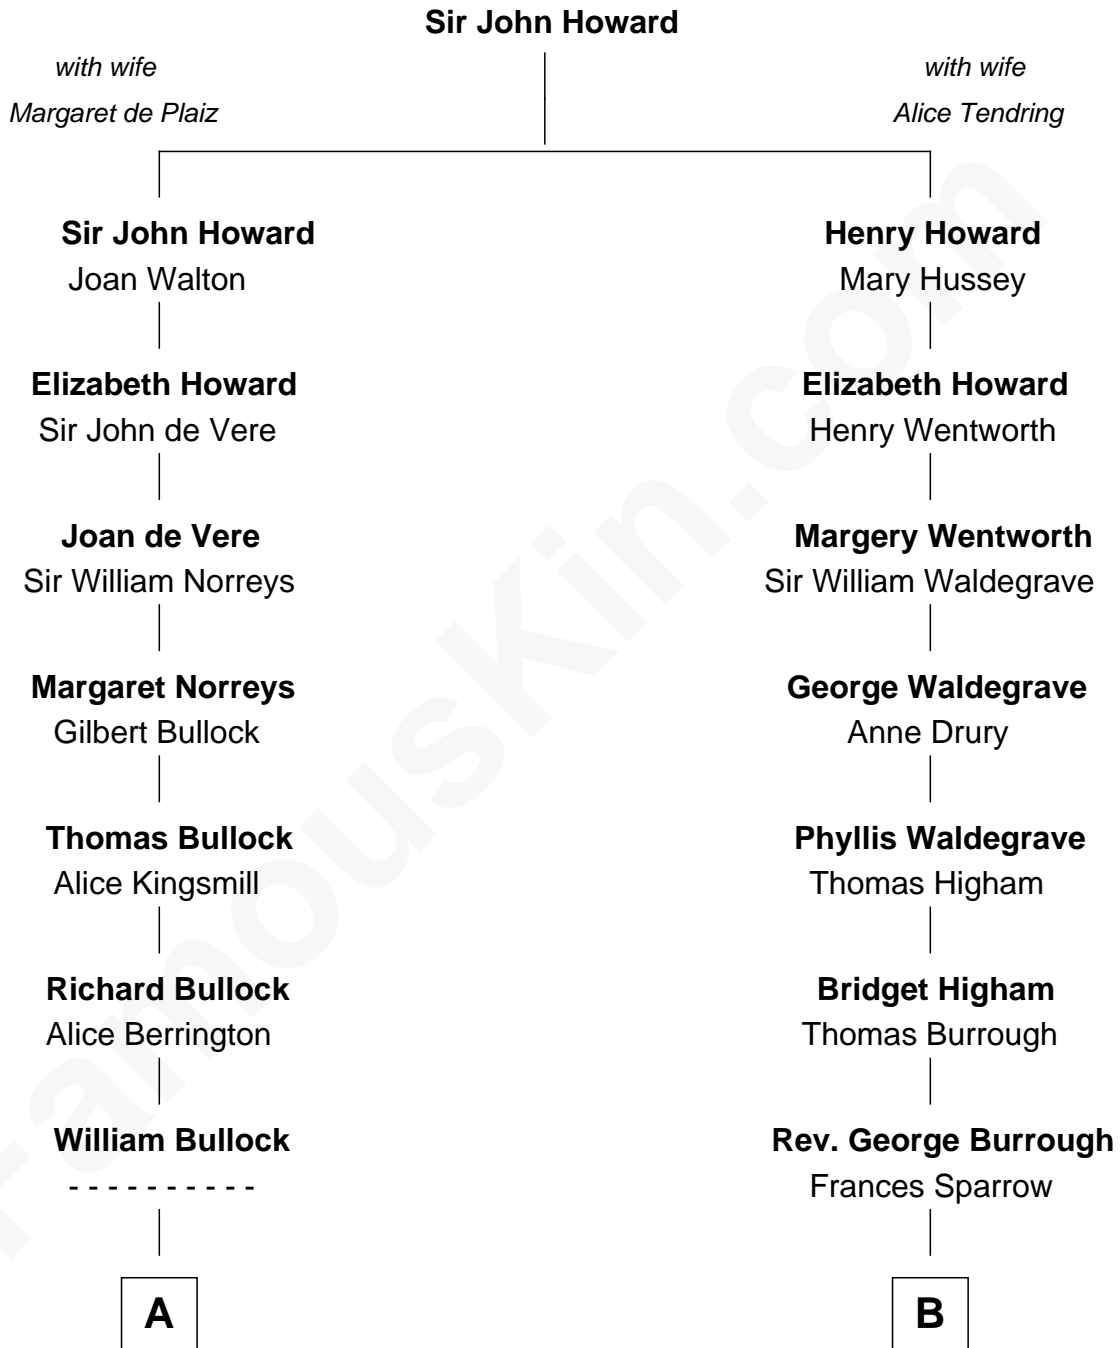

FamousKin.com
Relationship Chart of
George W. Bush
43rd U.S. President

16th cousin 3 times removed of
Walt Disney
Co-Founder of The Walt Disney Company

C

—
Prescott Sheldon Bush

Dorothy Wear Walker

—
George Herbert Walker Bush

Barbara Pierce

—
George W. Bush

43rd U.S. President

FamousKin.com