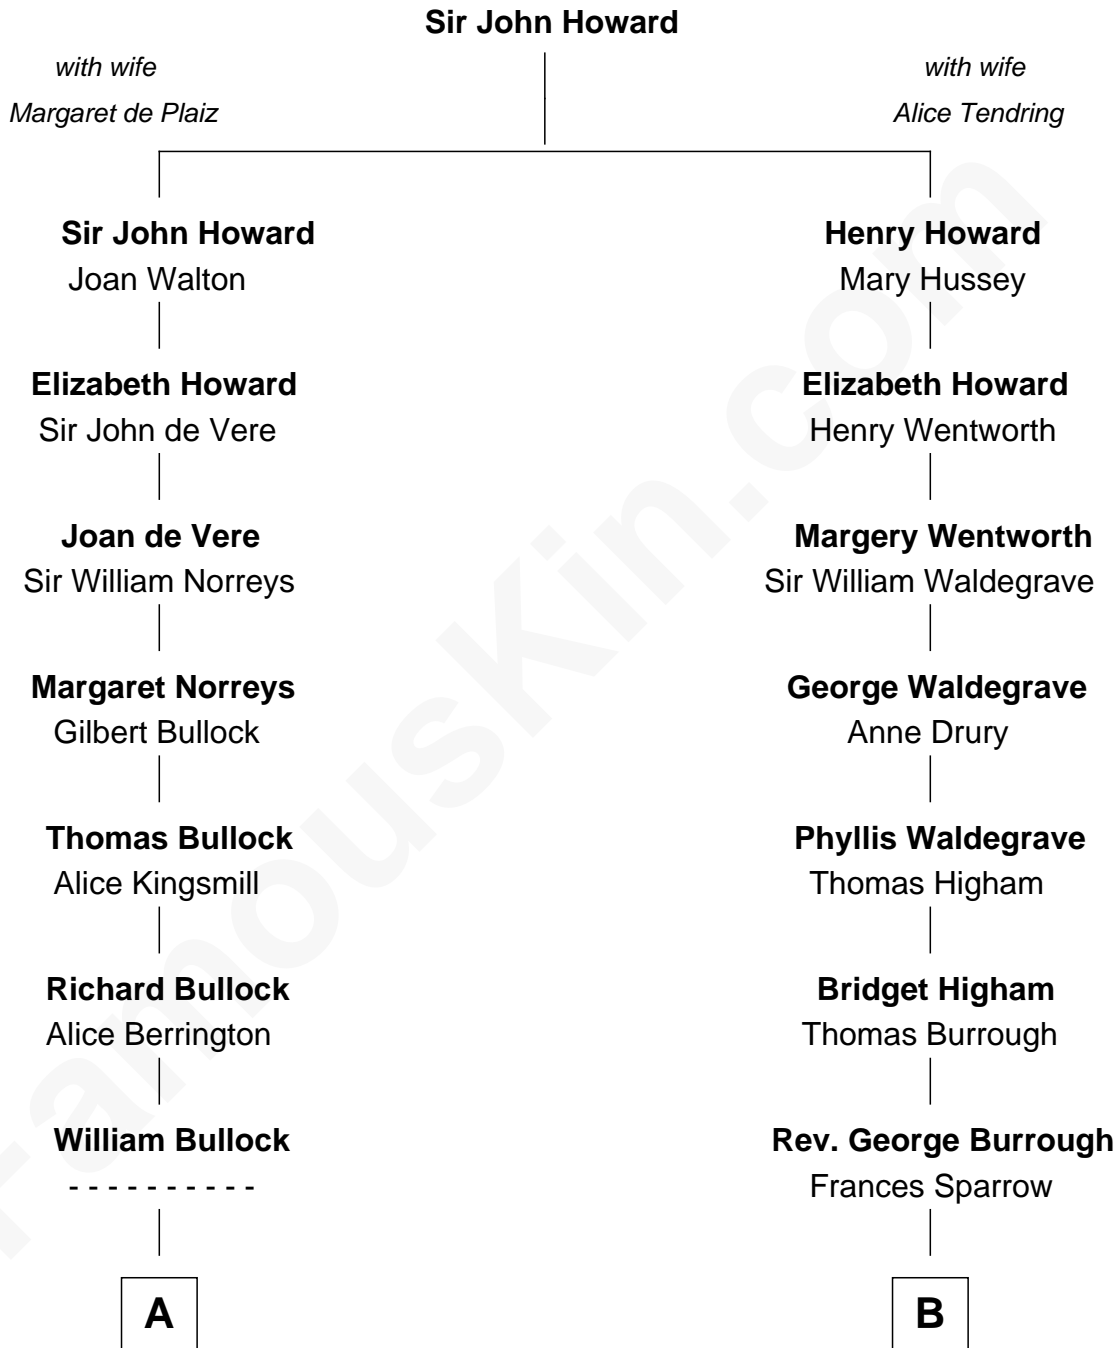

FamousKin.com
Relationship Chart of
George W. Bush
43rd U.S. President

8th cousin 11 times removed of

Rev. George Burroughs
Executed for Witchcraft, Salem 1692

C

—
Prescott Sheldon Bush

Dorothy Wear Walker

—
George Herbert Walker Bush

Barbara Pierce

—
George W. Bush

43rd U.S. President

FamousKin.com