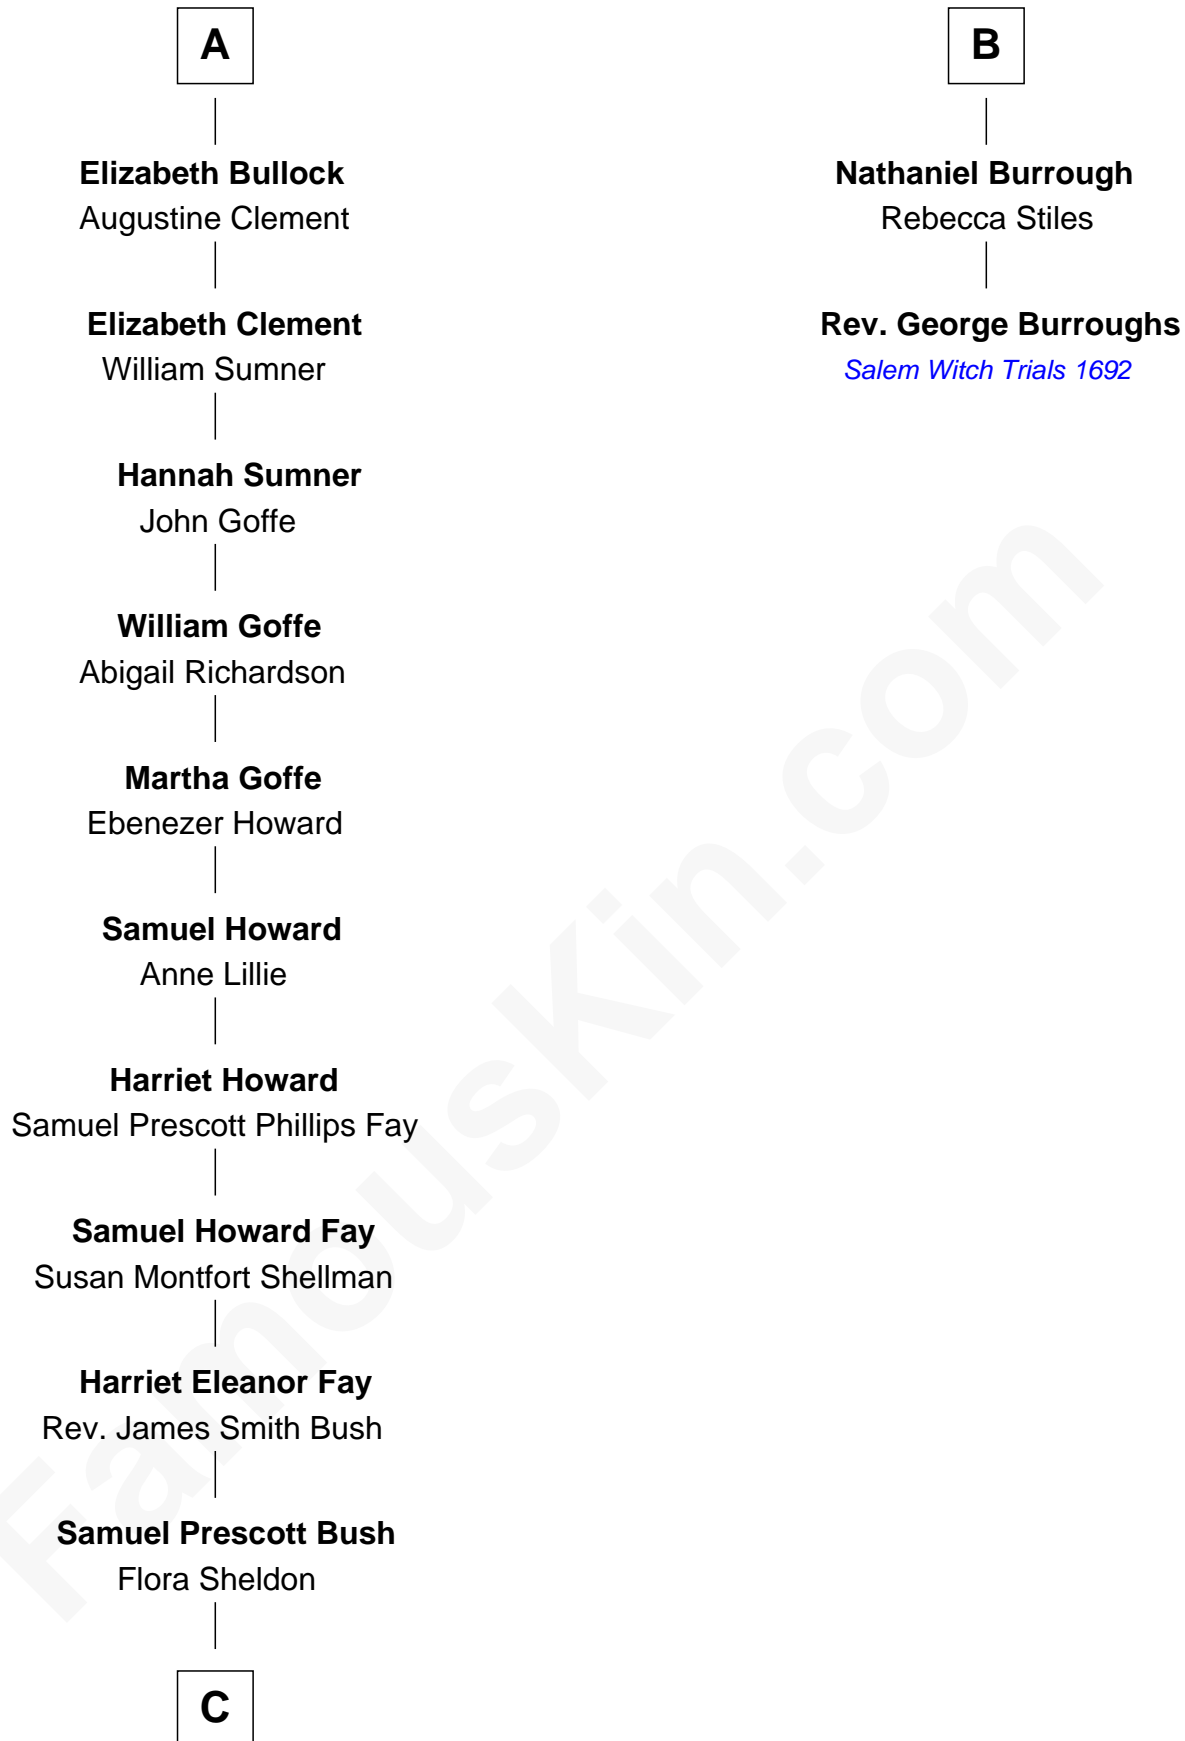

FamousKin.com
Relationship Chart of
George W. Bush
43rd U.S. President

8th cousin 11 times removed of

Rev. George Burroughs
Executed for Witchcraft, Salem 1692

C

—
Prescott Sheldon Bush

Dorothy Wear Walker

—
George Herbert Walker Bush

Barbara Pierce

—
George W. Bush

43rd U.S. President

FamousKin.com