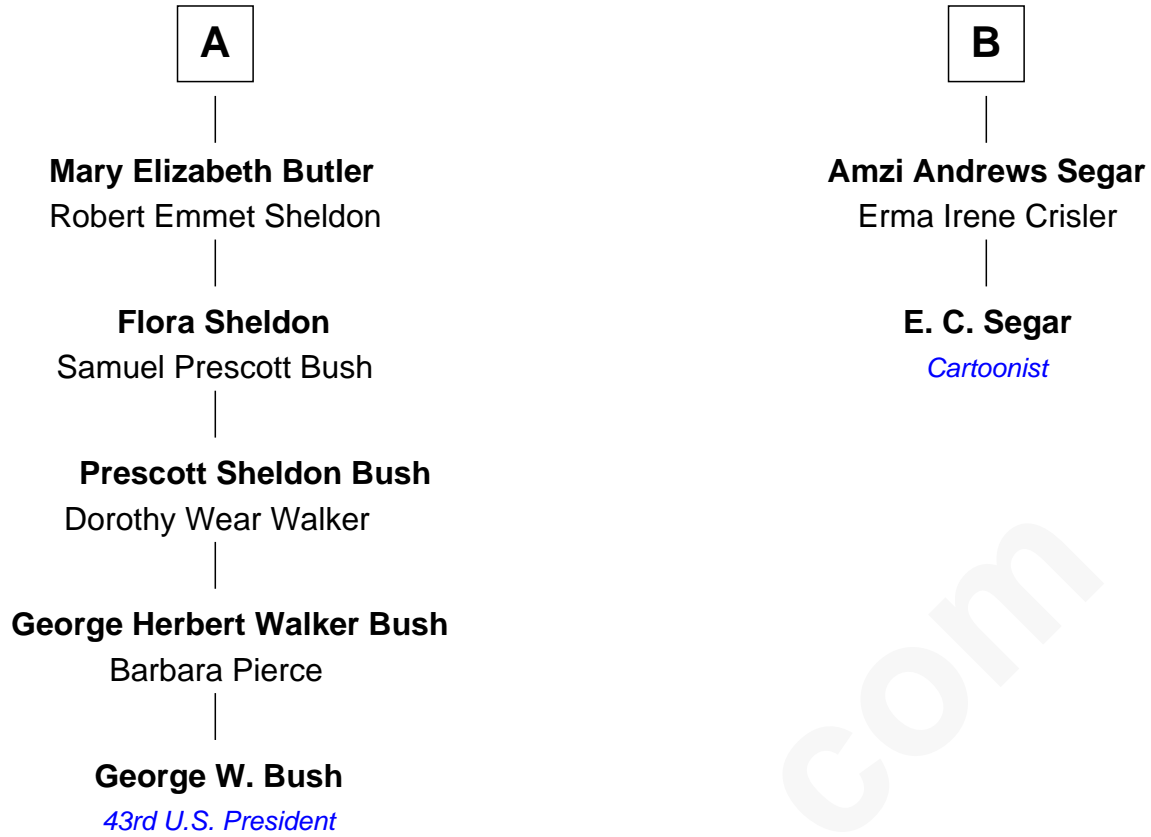

FamousKin.com Relationship Chart of

George W. Bush

43rd U.S. President

8th cousin 3 times removed of

E. C. Segar

Cartoonist (Popeye creator)

William Carpenter

Abigail Briant

Jervise Wheeler

Sarah Horton

Betsey S. Wheeler

Levi Pierce

Elizabeth Slade Pierce

Cortland Philip Livingston Butler

A

William Carpenter

Miriam Searles

Nathaniel Carpenter

Mary Preston

Dan Carpenter

Mary Wiswell

Comfort Carpenter

Sarah Lawrence

Caty Carpenter

Eleazer Walker

Eleazer Walker

Abigail Danforth Horton

Mary Jane Walker

Thomas Segar

B

E. C. Segar photo by [U. S. War Stamp Council](#)