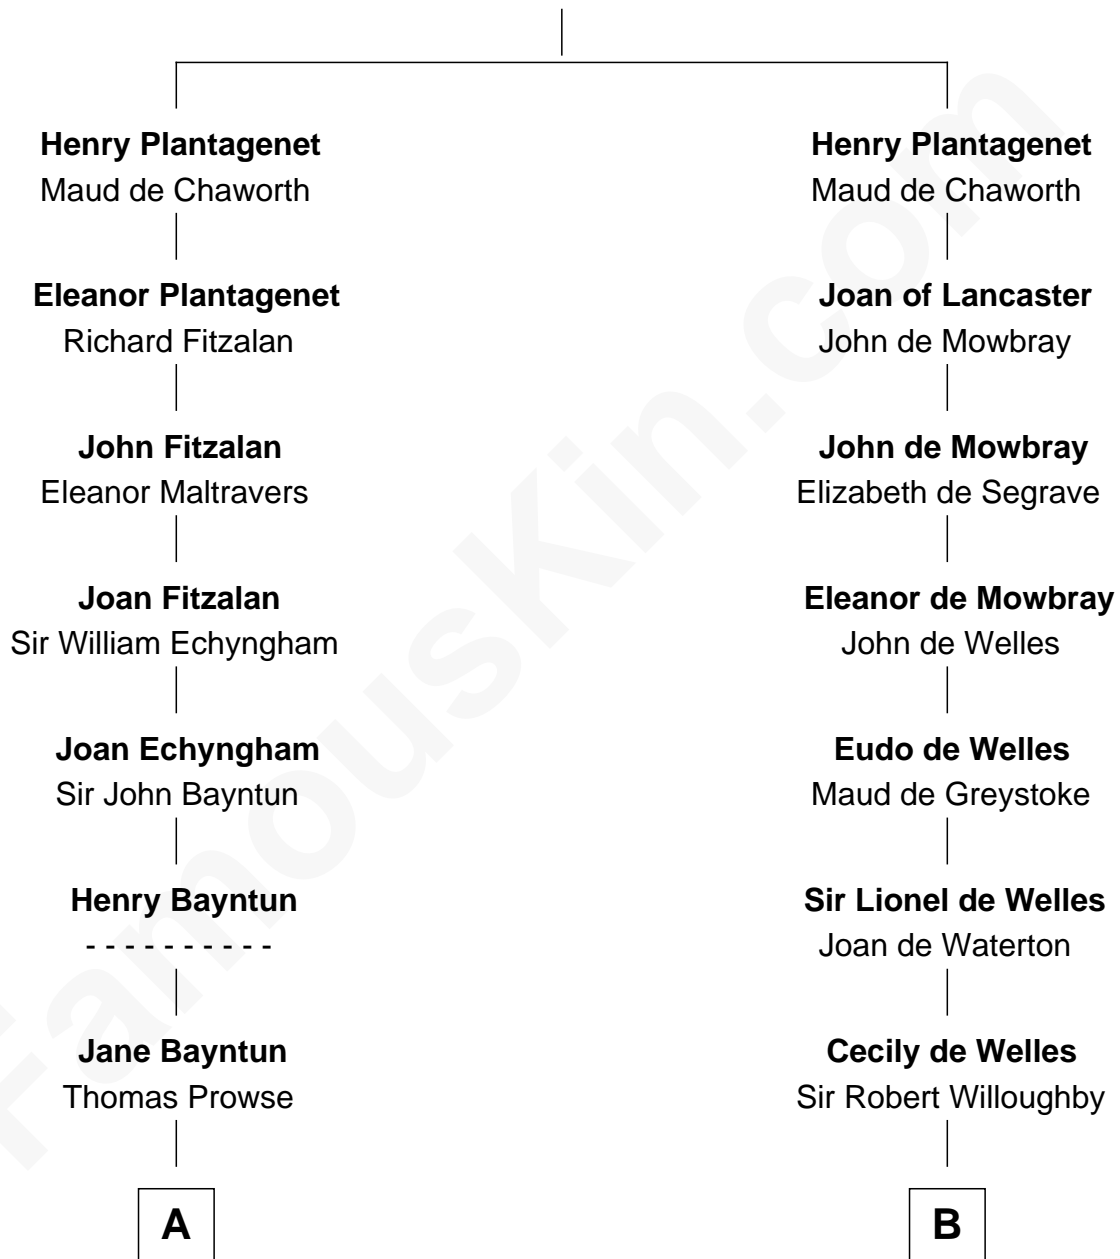

# FamousKin.com Relationship Chart of

**George W. Bush**  
43rd U.S. President

21st cousin of

**E. C. Segar**  
Cartoonist (Popeye creator)

**Edmund Plantagenet**  
Blanche of Artois

E. C. Segar photo by [U. S. War Stamp Council](#)