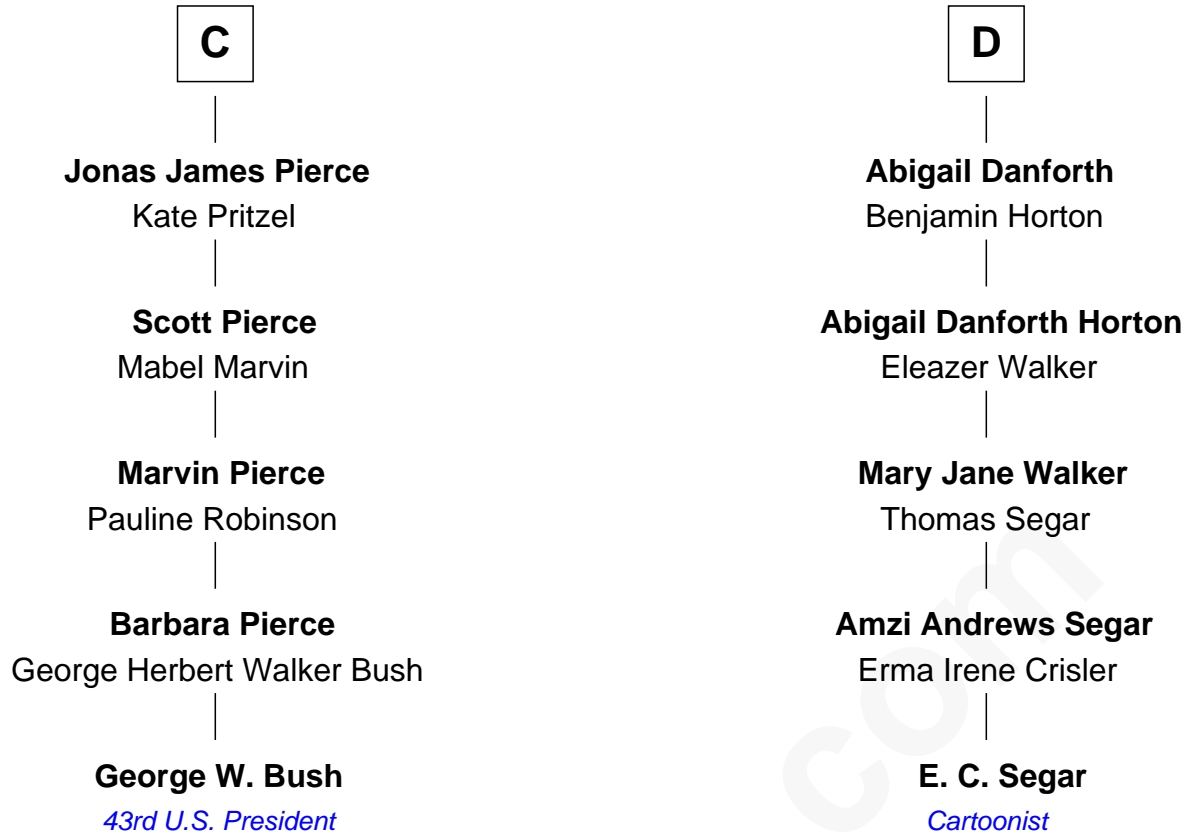

FamousKin.com Relationship Chart of

George W. Bush

43rd U.S. President

21st cousin of

E. C. Segar

Cartoonist (Popeye creator)

Sir Patrick de Chaworth

Isabella de Beauchamp

E. C. Segar photo by [U. S. War Stamp Council](#)