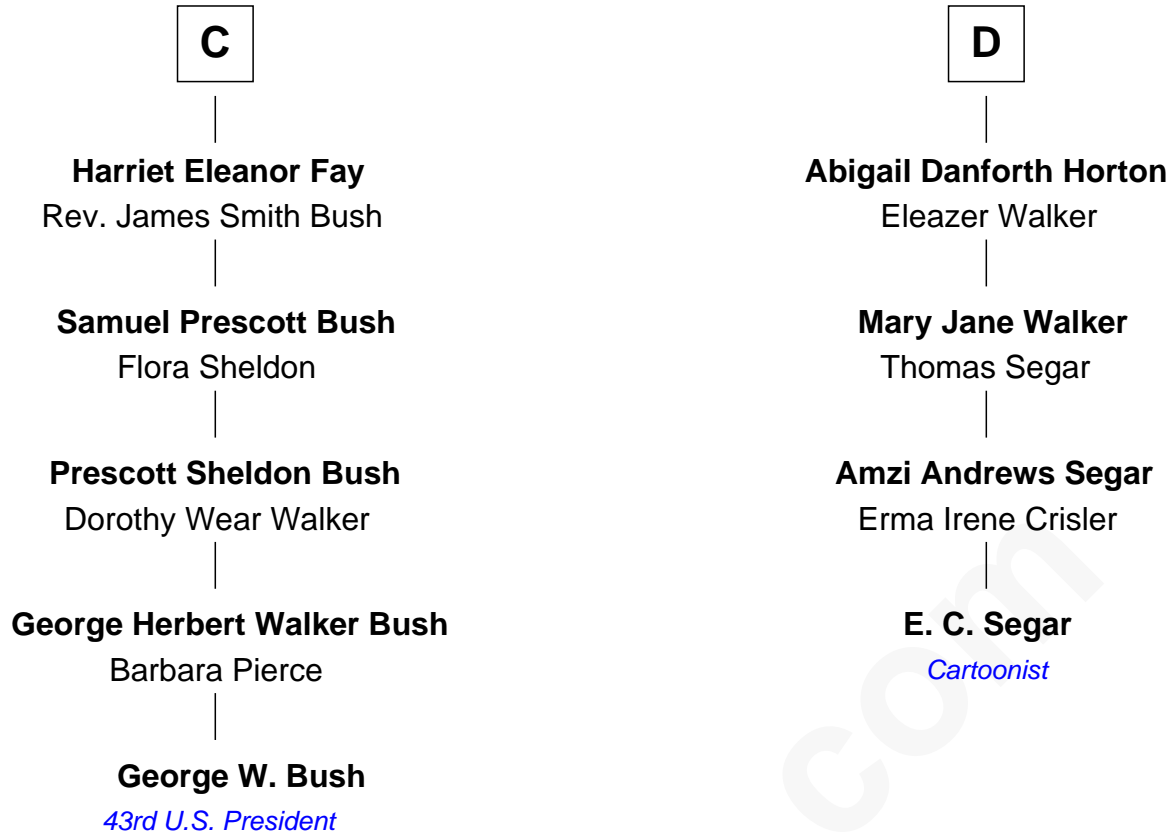

E. C. Segar photo by [U. S. War Stamp Council](#)