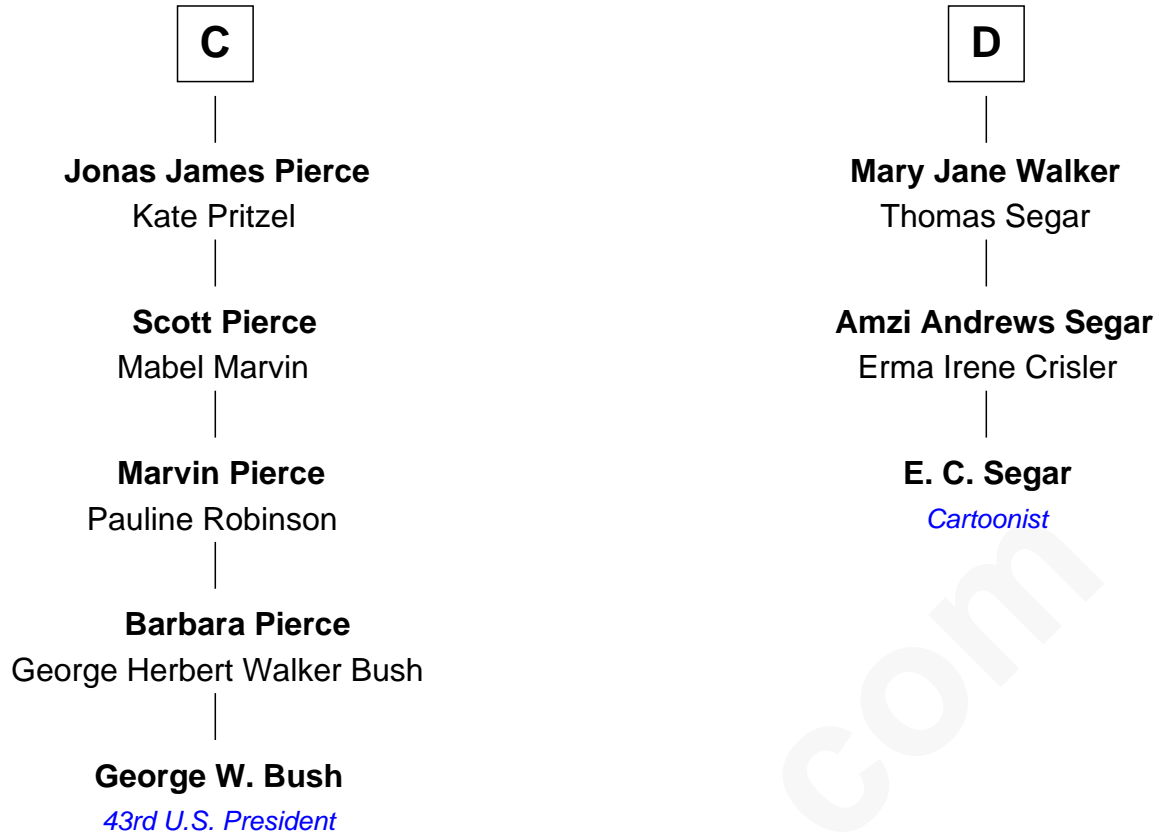

**FamousKin.com**  
**Relationship Chart of**  
**George W. Bush**  
*43rd U.S. President*

**19th cousin 2 times removed of**  
**E. C. Segar**  
*Cartoonist (Popeye creator)*

**Sir Maurice de Berkeley**  
 Eve la Zouche

E. C. Segar photo by [U. S. War Stamp Council](#)