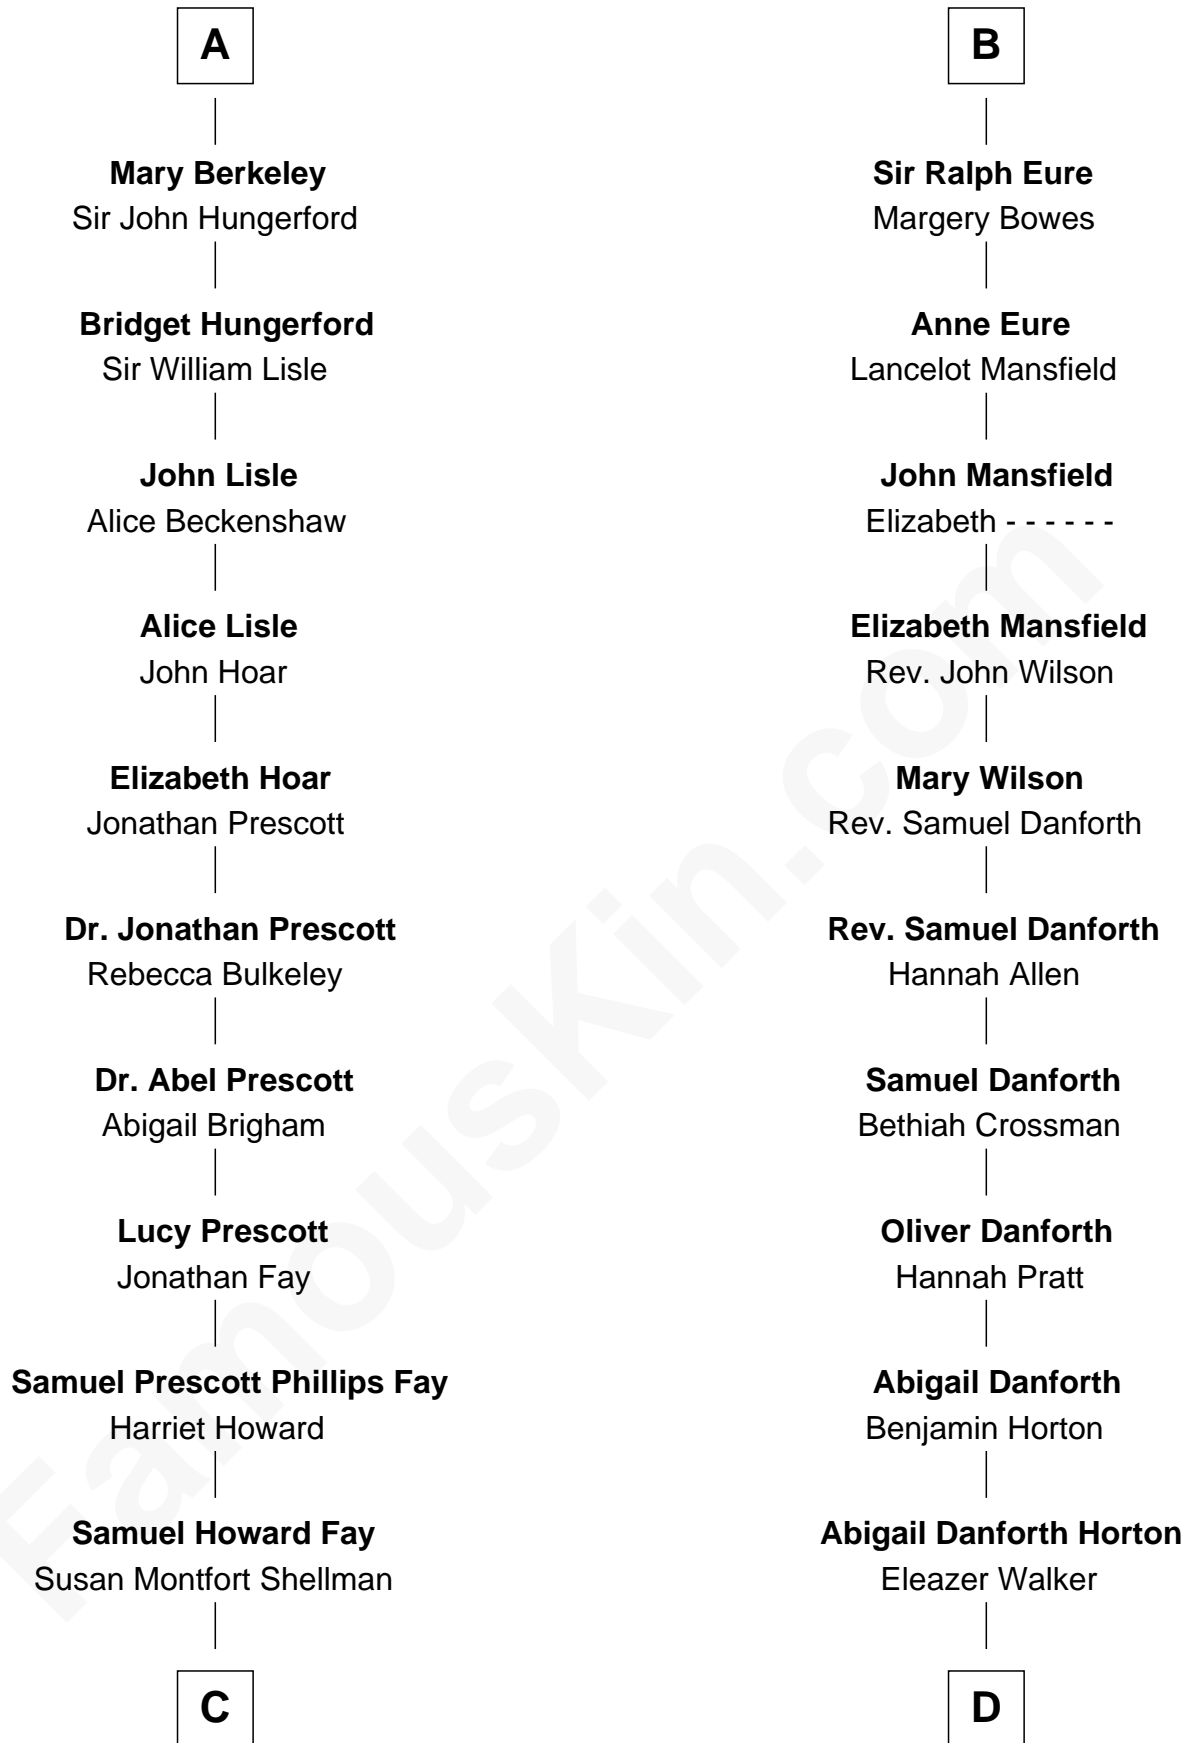

FamousKin.com
Relationship Chart of
George W. Bush
43rd U.S. President

19th cousin 2 times removed of

E. C. Segar
Cartoonist (Popeye creator)

C

Harriet Eleanor Fay
Rev. James Smith Bush

Samuel Prescott Bush
Flora Sheldon

Prescott Sheldon Bush
Dorothy Wear Walker

George Herbert Walker Bush
Barbara Pierce

George W. Bush
43rd U.S. President

D

Mary Jane Walker
Thomas Segar

Amzi Andrews Segar
Erma Irene Crisler

E. C. Segar
Cartoonist