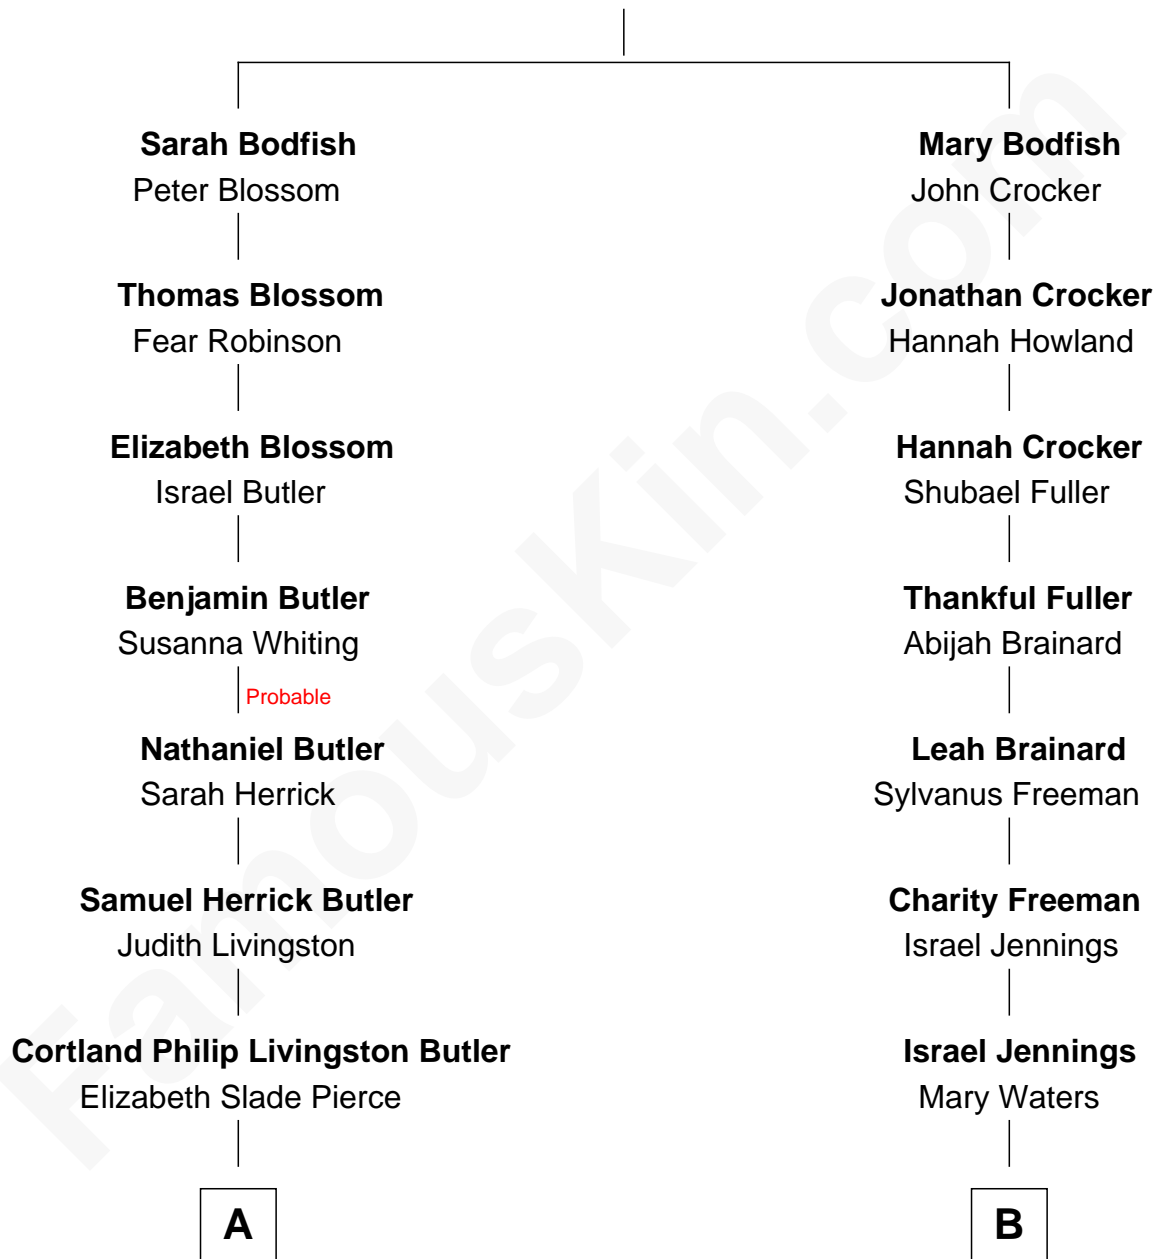

FamousKin.com Relationship Chart of

George W. Bush

43rd U.S. President

9th cousin 2 times removed of

William Jennings Bryan

41st U.S. Secretary of State

Robert Bodfish

Bridget - - - - -

A

Mary Elizabeth Butler
Robert Emmet Sheldon

Flora Sheldon
Samuel Prescott Bush

Prescott Sheldon Bush
Dorothy Wear Walker

George Herbert Walker Bush
Barbara Pierce

George W. Bush
43rd U.S. President

B

Charles Waters Jennings
Mariah Woods Davidson