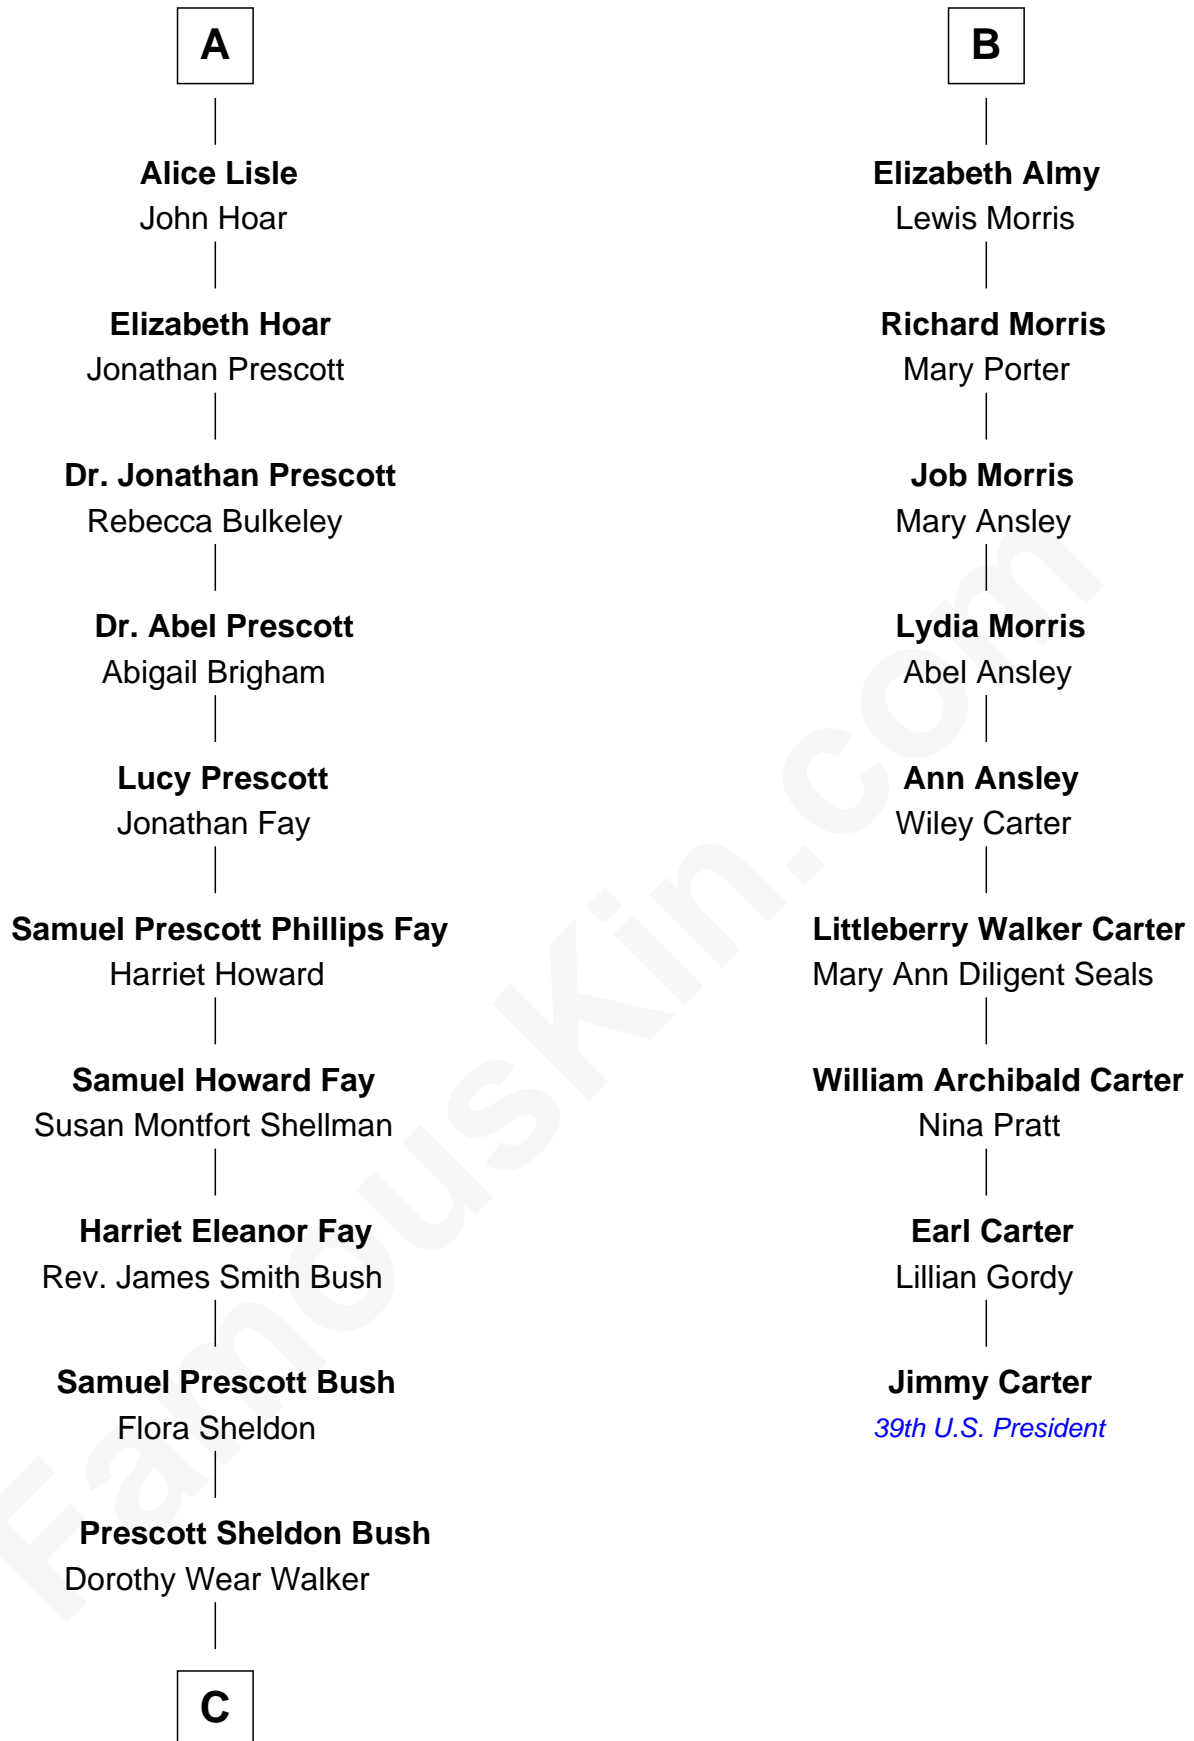

FamousKin.com
Relationship Chart of
George W. Bush
43rd U.S. President

15th cousin 3 times removed of
Jimmy Carter
39th U.S. President

Sir Humphrey Stafford
 Eleanor Aylesbury

C

George Herbert Walker Bush

Barbara Pierce

George W. Bush

43rd U.S. President

FamousKin.com