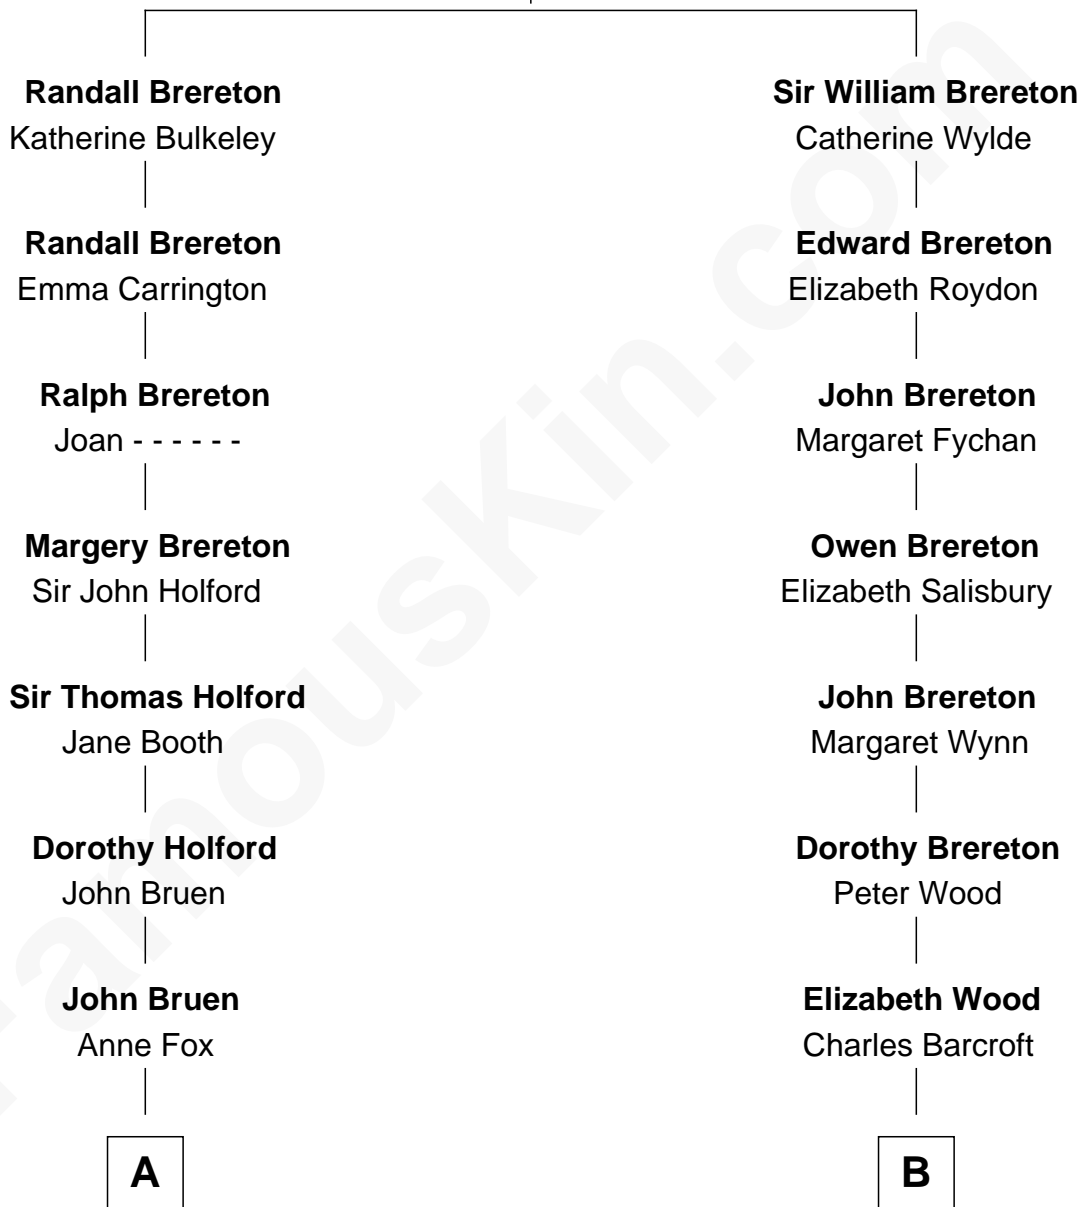

FamousKin.com Relationship Chart of

George W. Bush
43rd U.S. President

17th cousin 1 time removed of

Jimmy Carter
39th U.S. President

Sir Randall Brereton
Alice Ipstones

C

Barbara Pierce
George Herbert Walker Bush

George W. Bush
43rd U.S. President

FamousKin.com