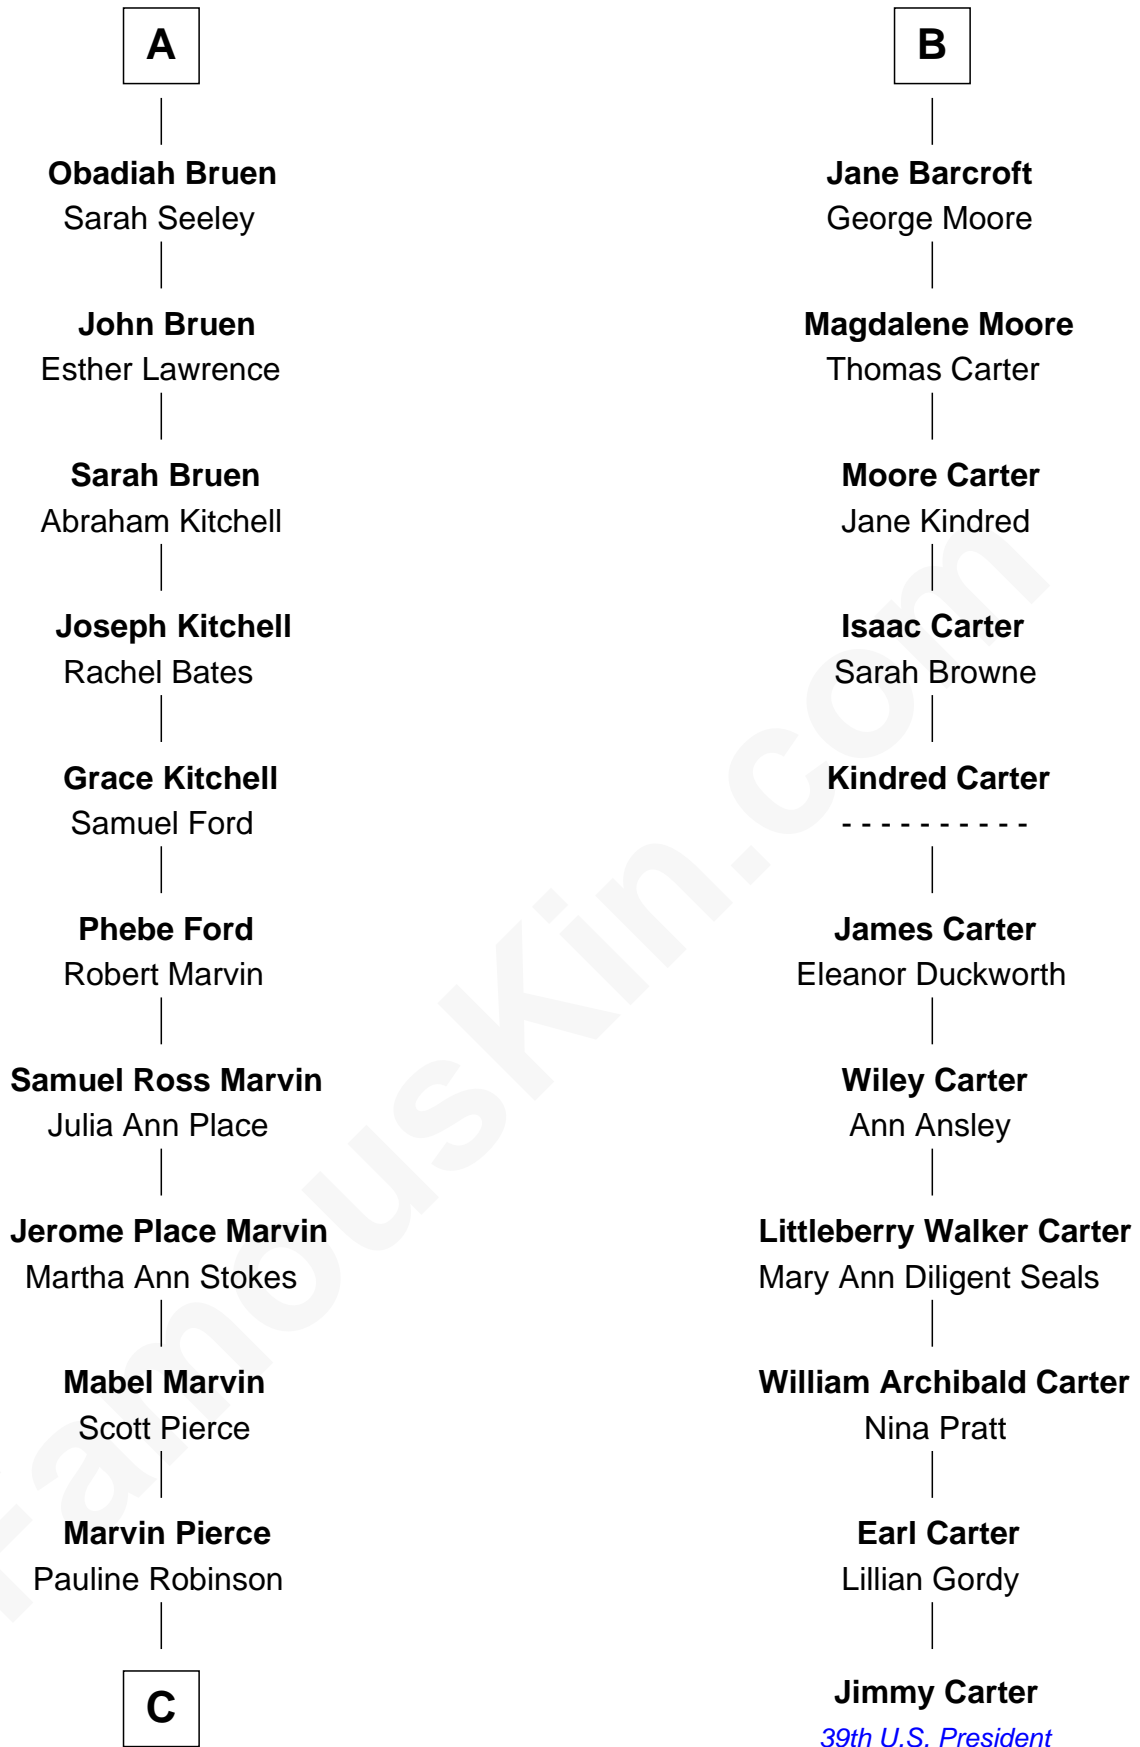

FamousKin.com Relationship Chart of

George W. Bush
43rd U.S. President

17th cousin 1 time removed of

Jimmy Carter
39th U.S. President

Sir Randall Brereton
Alice Ipstones

C

Barbara Pierce
George Herbert Walker Bush

George W. Bush
43rd U.S. President

FamousKin.com