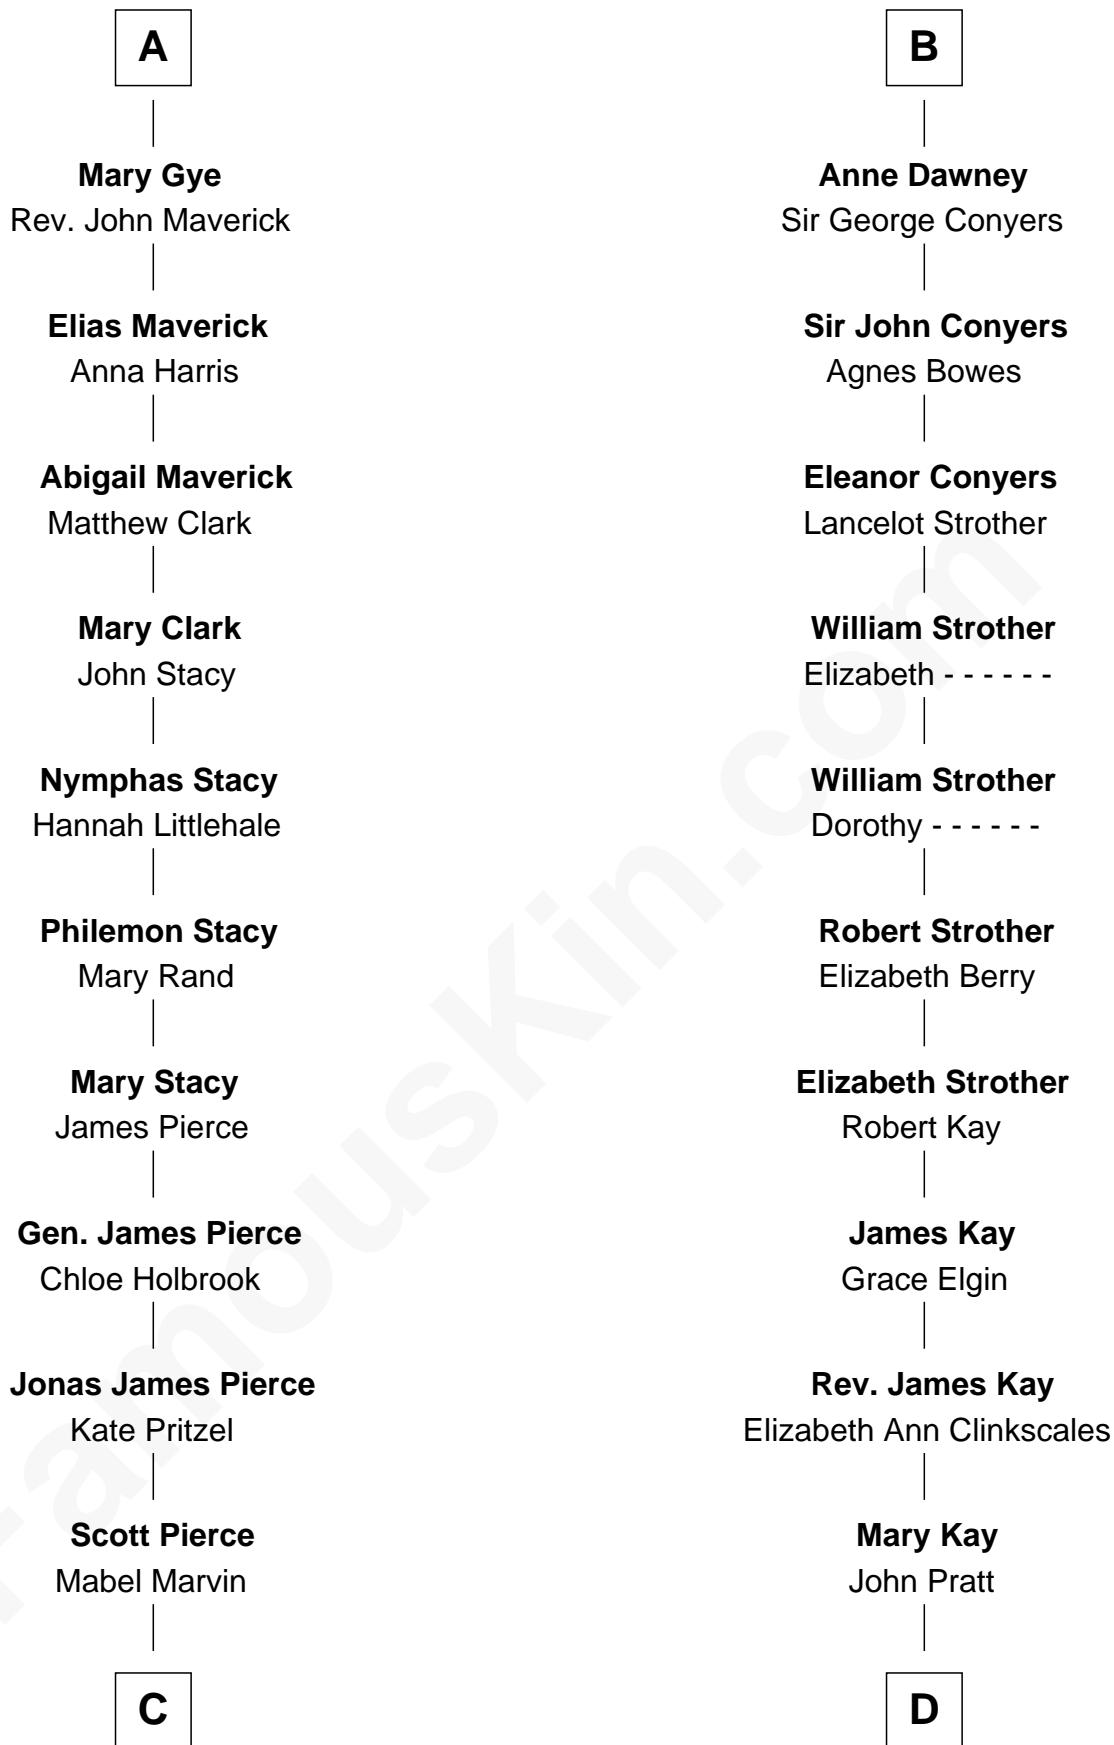

FamousKin.com Relationship Chart of

George W. Bush
43rd U.S. President

19th cousin 1 time removed of

Jimmy Carter
39th U.S. President

Richard Fitzalan
Eleanor Plantagenet

C

Marvin Pierce
Pauline Robinson

Barbara Pierce
George Herbert Walker Bush

George W. Bush
43rd U.S. President

D

James E. Pratt
Sophronia C. Cowan

Nina Pratt
William Archibald Carter

Earl Carter
Lillian Gordy

Jimmy Carter
39th U.S. President