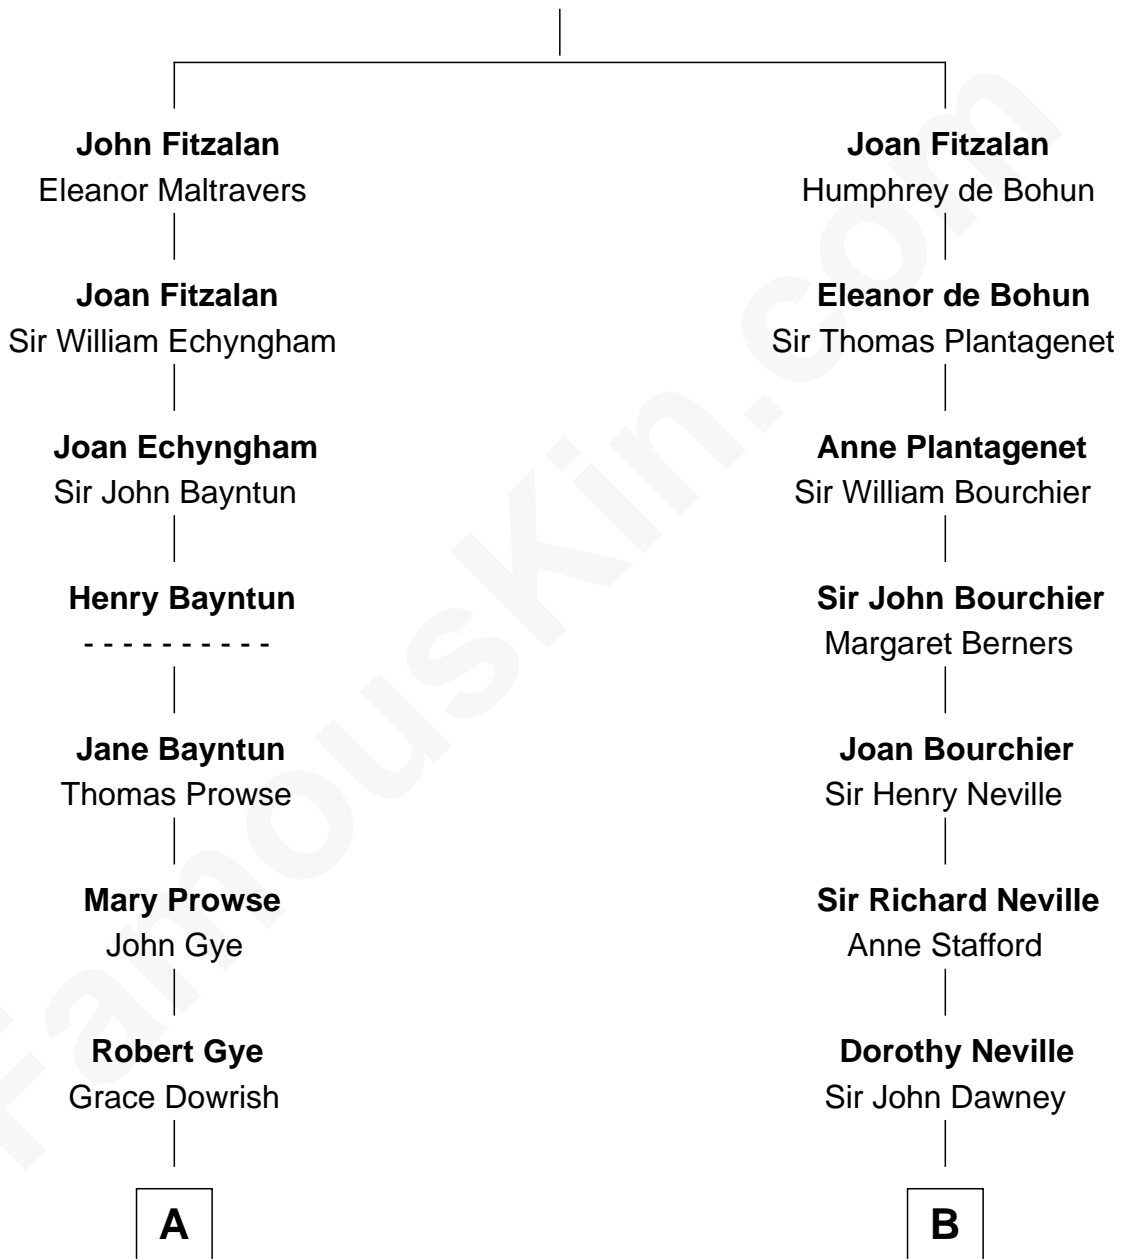

FamousKin.com Relationship Chart of

George W. Bush
43rd U.S. President

19th cousin 1 time removed of

Jimmy Carter
39th U.S. President

Richard Fitzalan
Eleanor Plantagenet

C

Marvin Pierce
Pauline Robinson

Barbara Pierce
George Herbert Walker Bush

George W. Bush
43rd U.S. President

D

James E. Pratt
Sophronia C. Cowan

Nina Pratt
William Archibald Carter

Earl Carter
Lillian Gordy

Jimmy Carter
39th U.S. President