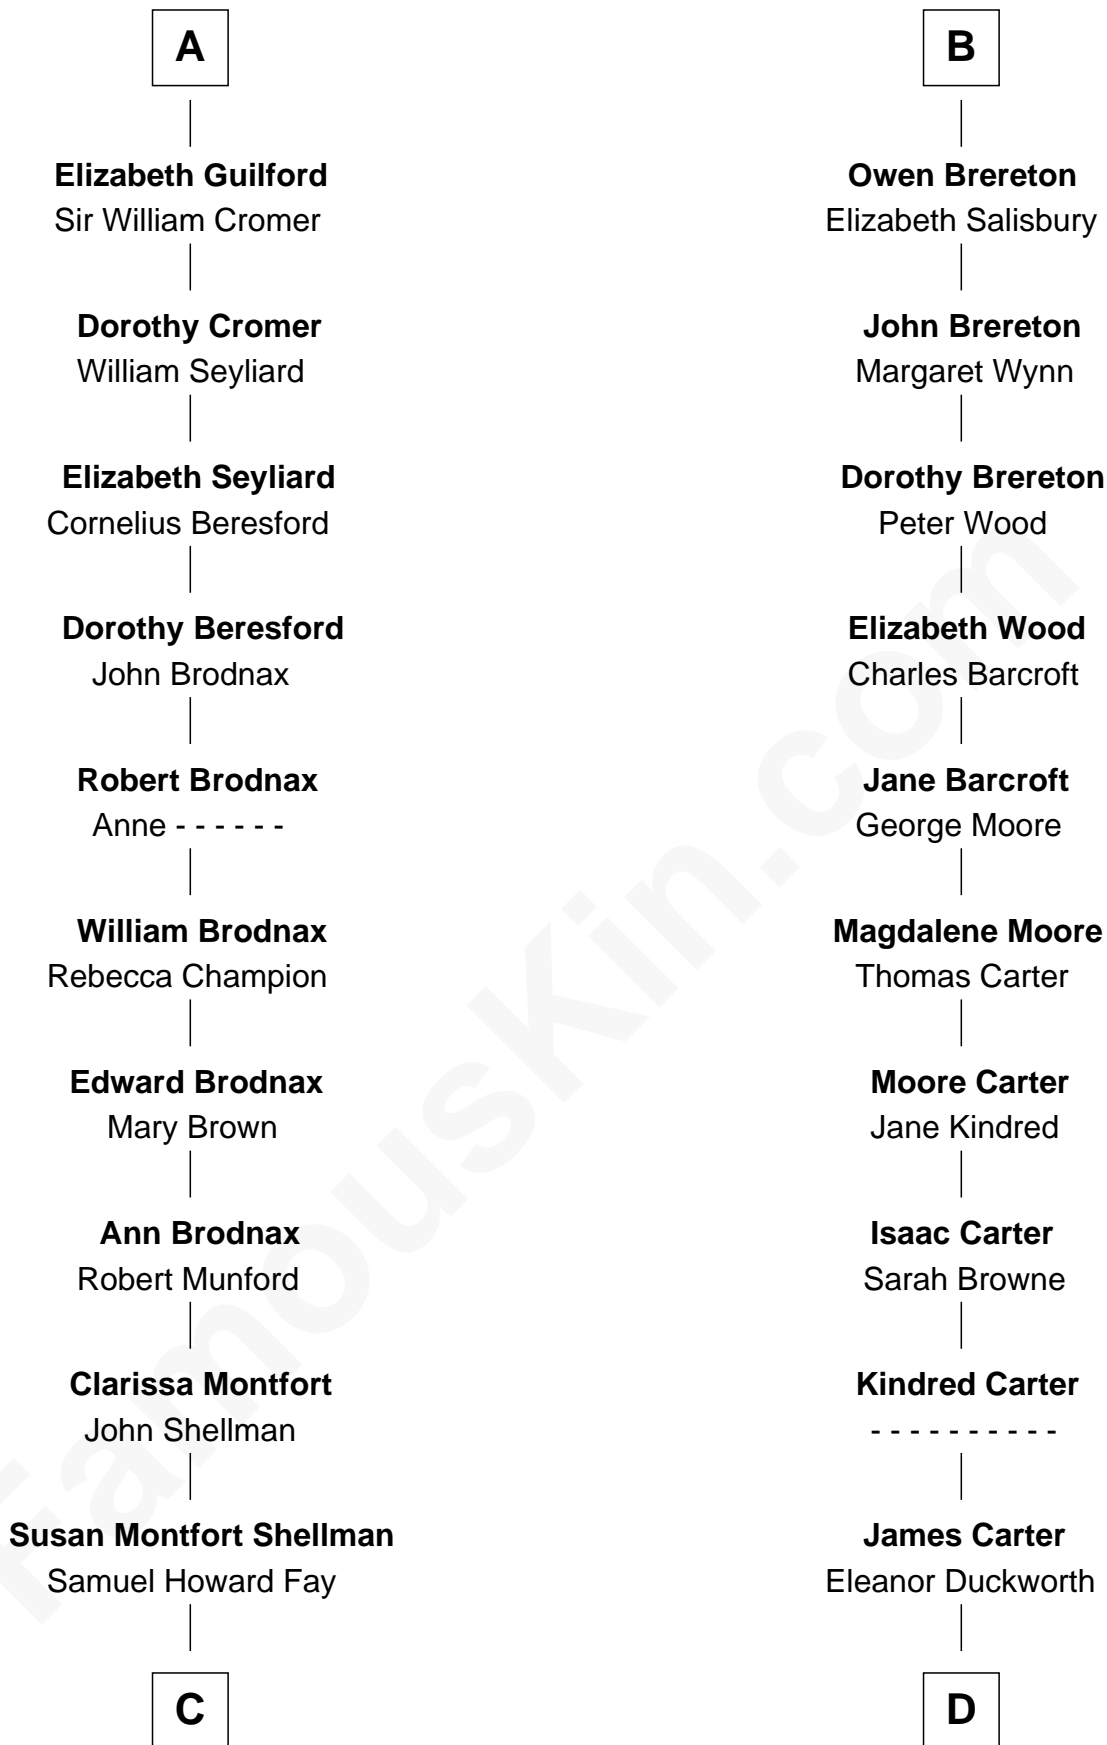

FamousKin.com Relationship Chart of

George W. Bush
43rd U.S. President

21st cousin of

Jimmy Carter
39th U.S. President

Sir Robert de Holland
Maude la Zouche

C

Harriet Eleanor Fay
Rev. James Smith Bush

Samuel Prescott Bush
Flora Sheldon

Prescott Sheldon Bush
Dorothy Wear Walker

George Herbert Walker Bush
Barbara Pierce

George W. Bush
43rd U.S. President

D

Wiley Carter
Ann Ansley

Littleberry Walker Carter
Mary Ann Diligent Seals

William Archibald Carter
Nina Pratt

Earl Carter
Lillian Gordy

Jimmy Carter
39th U.S. President