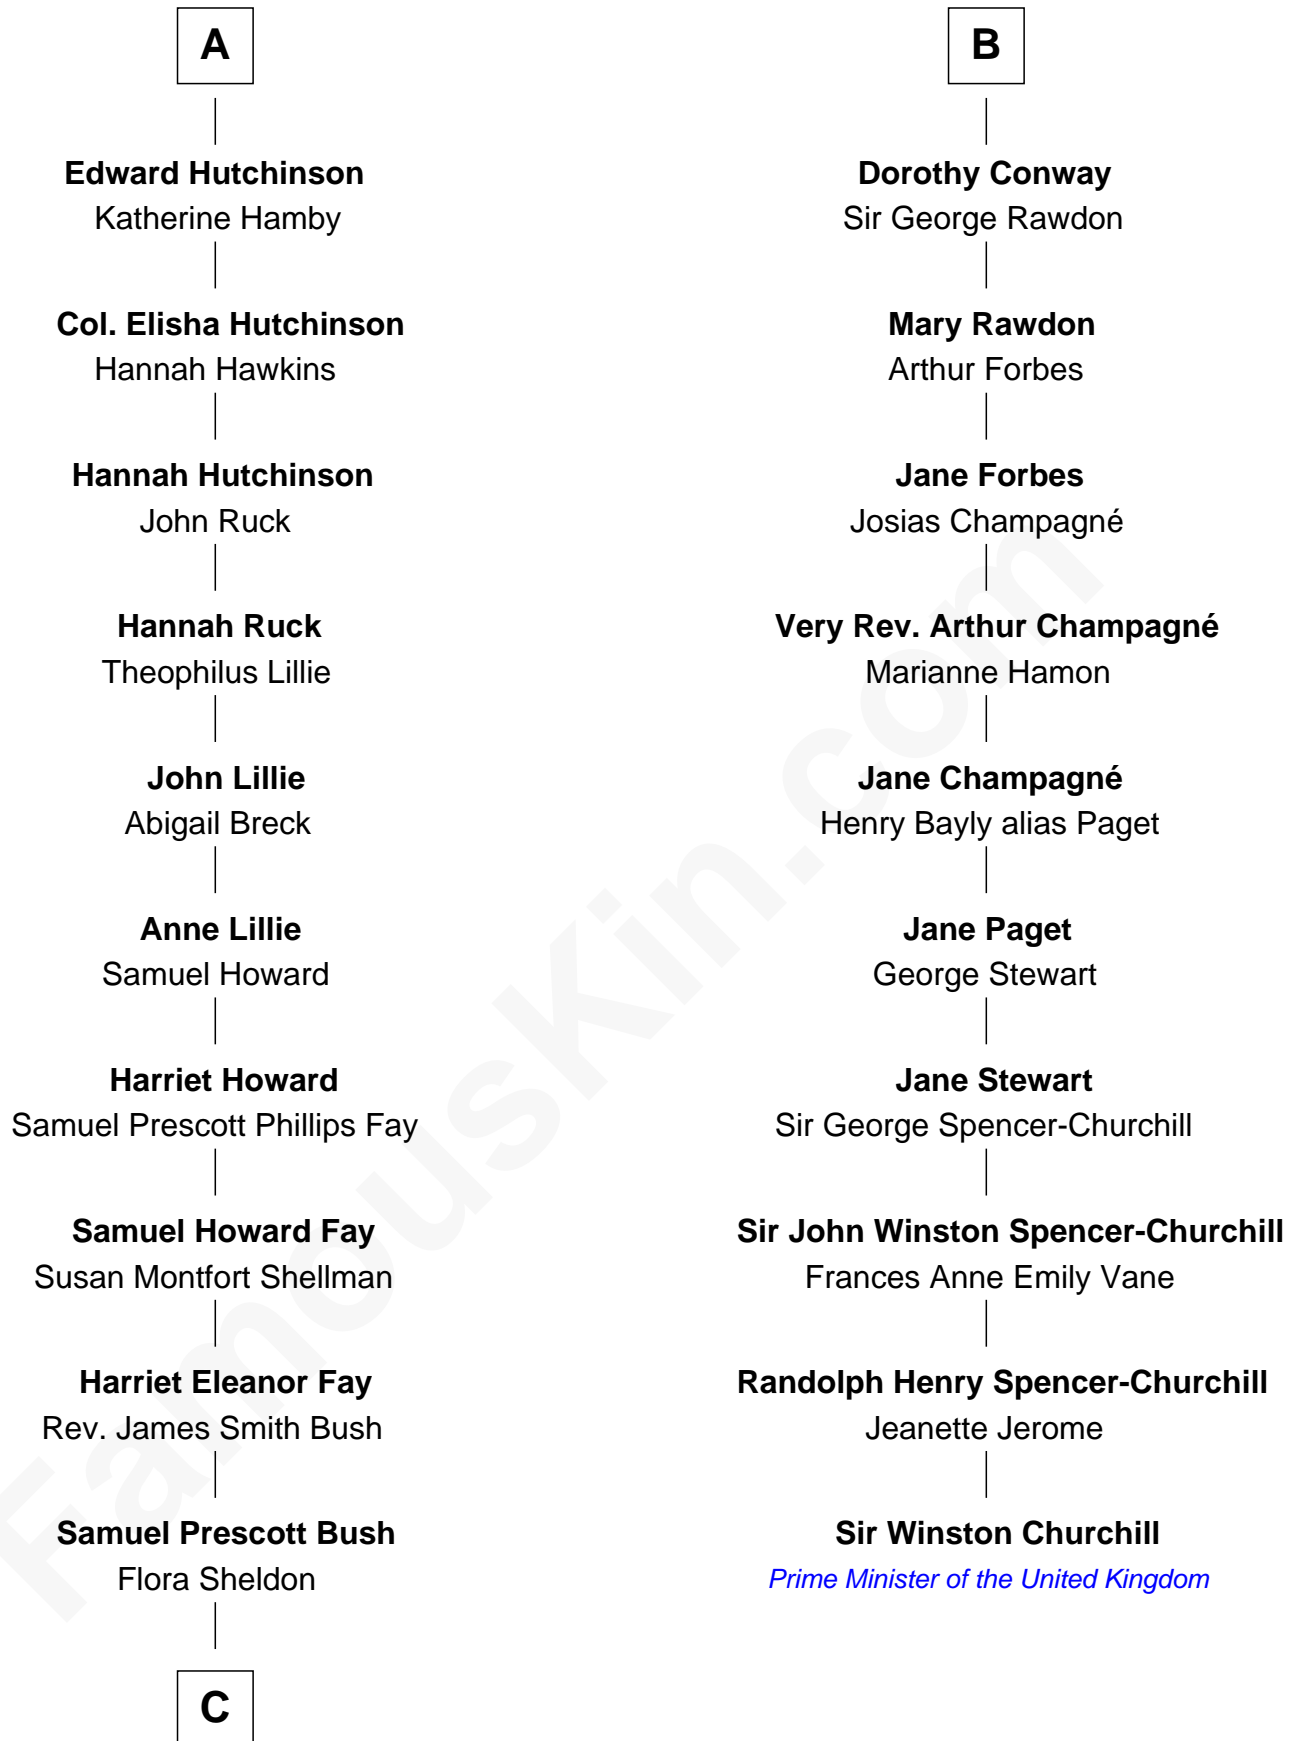

# FamousKin.com Relationship Chart of

**George W. Bush**

*43rd U.S. President*

16th cousin 3 times removed of

**Sir Winston Churchill**

*Prime Minister of the United Kingdom*

**Sir Walter Blount**

Sancha de Ayala

**Sir Thomas Blount**

Margaret de Gresley

**Sir Thomas Blount**

Agnes Hawley

**Anne Blount**

William Marbury

**Robert Marbury**

Katherine Williamson

Elizabeth Gardiner

**Anne Dudley**

Sir Francis Popham

**Frances Popham**

Edward Conway

**B**

**C**

—  
**Prescott Sheldon Bush**

Dorothy Wear Walker

—  
**George Herbert Walker Bush**

Barbara Pierce

—  
**George W. Bush**

*43rd U.S. President*

FamousKin.com