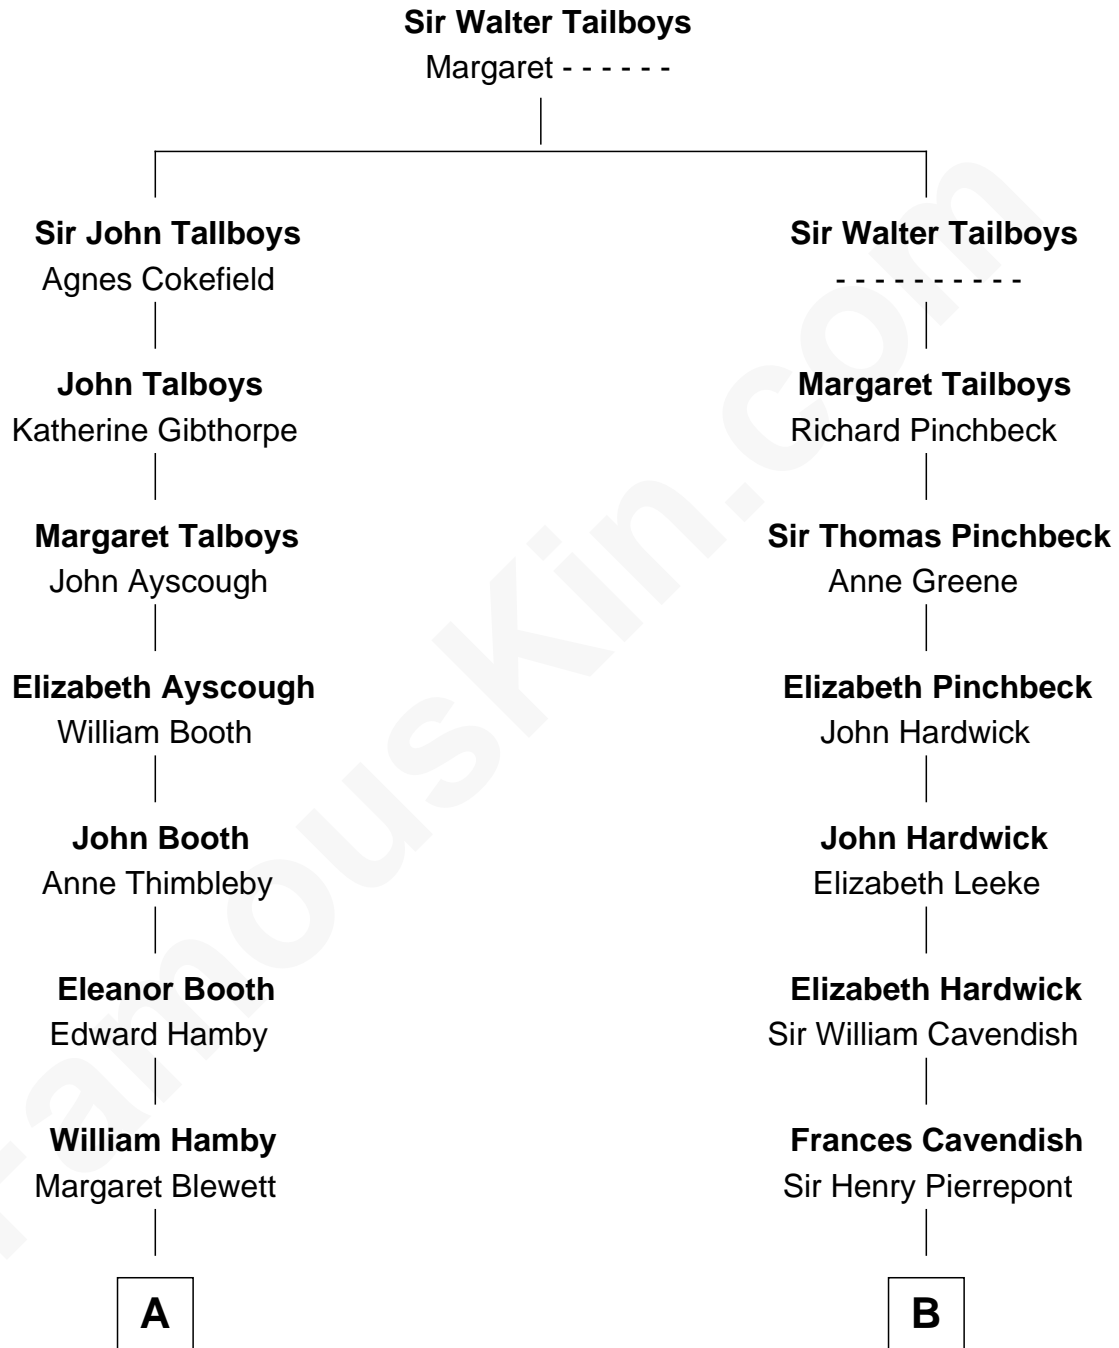

FamousKin.com
Relationship Chart of
George W. Bush
43rd U.S. President

18th cousin 2 times removed of
Sir Winston Churchill
Prime Minister of the United Kingdom

C

Samuel Prescott Bush

Flora Sheldon

Prescott Sheldon Bush

Dorothy Wear Walker

George Herbert Walker Bush

Barbara Pierce

George W. Bush

43rd U.S. President

D

Randolph Henry Spencer-Churchill

Jeanette Jerome