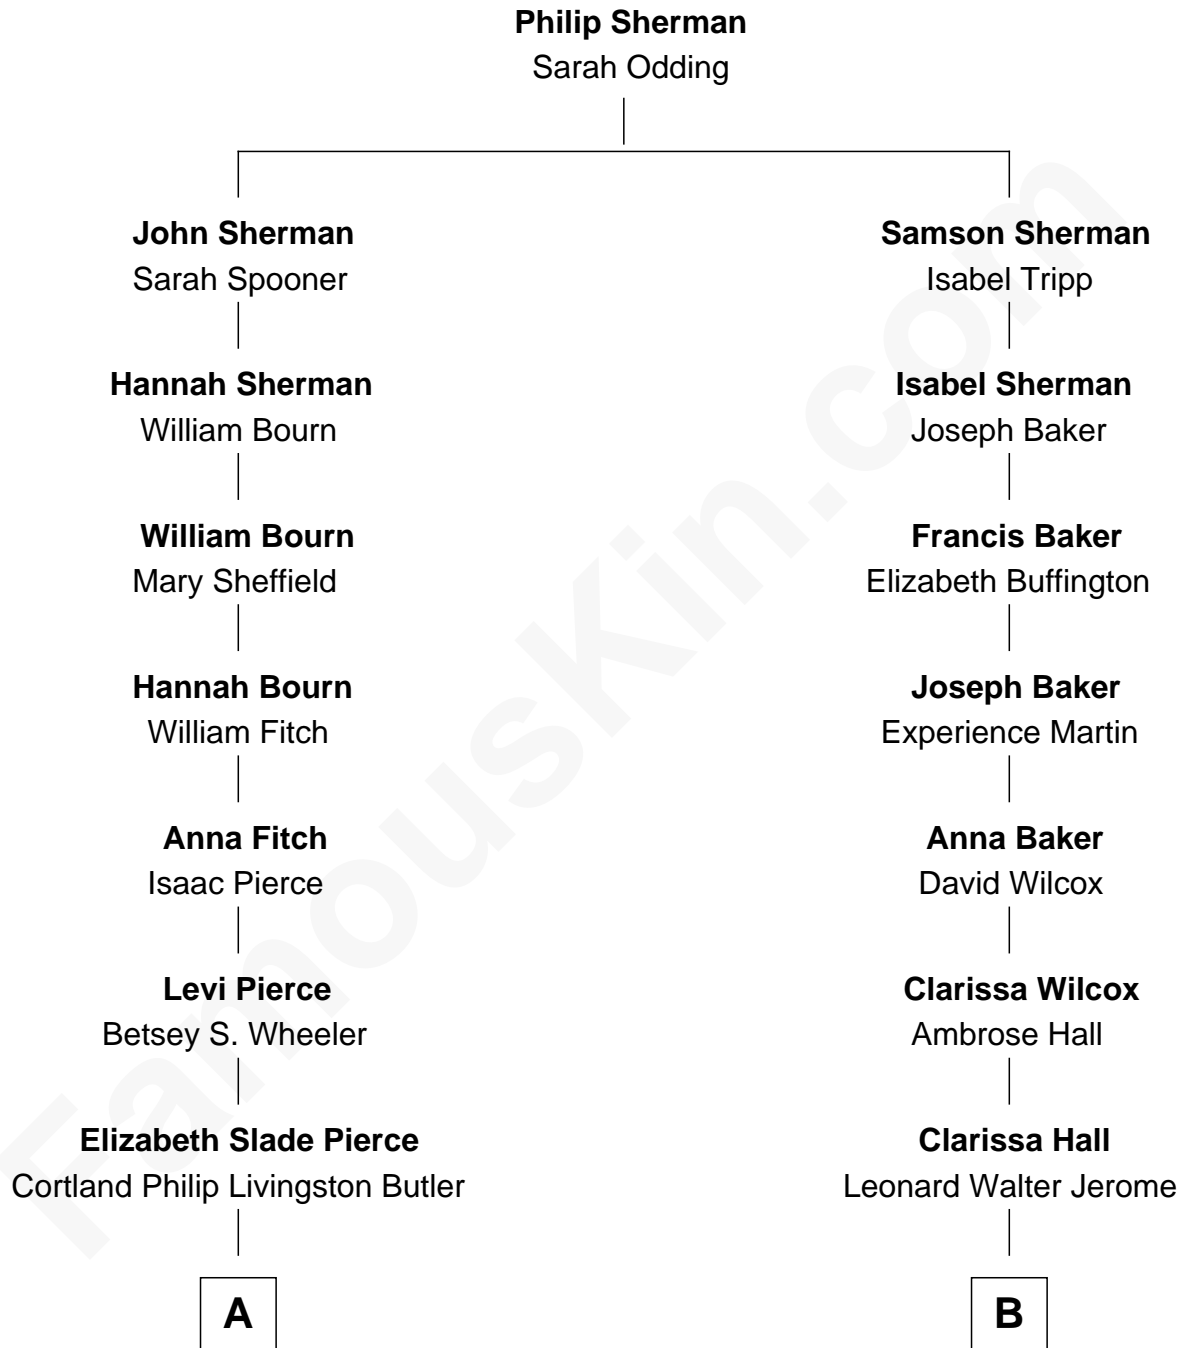

**FamousKin.com**  
**Relationship Chart of**  
**George W. Bush**  
*43rd U.S. President*

**8th cousin 3 times removed of**  
**Sir Winston Churchill**  
*Prime Minister of the United Kingdom*

**A**

**Mary Elizabeth Butler**  
Robert Emmet Sheldon

**Flora Sheldon**  
Samuel Prescott Bush

**Prescott Sheldon Bush**  
Dorothy Wear Walker

**George Herbert Walker Bush**  
Barbara Pierce

**George W. Bush**  
*43rd U.S. President*

**B**

**Jeanette Jerome**  
Randolph Henry Spencer-Churchill

**Sir Winston Churchill**  
*Prime Minister of the United Kingdom*

FamousKin.com