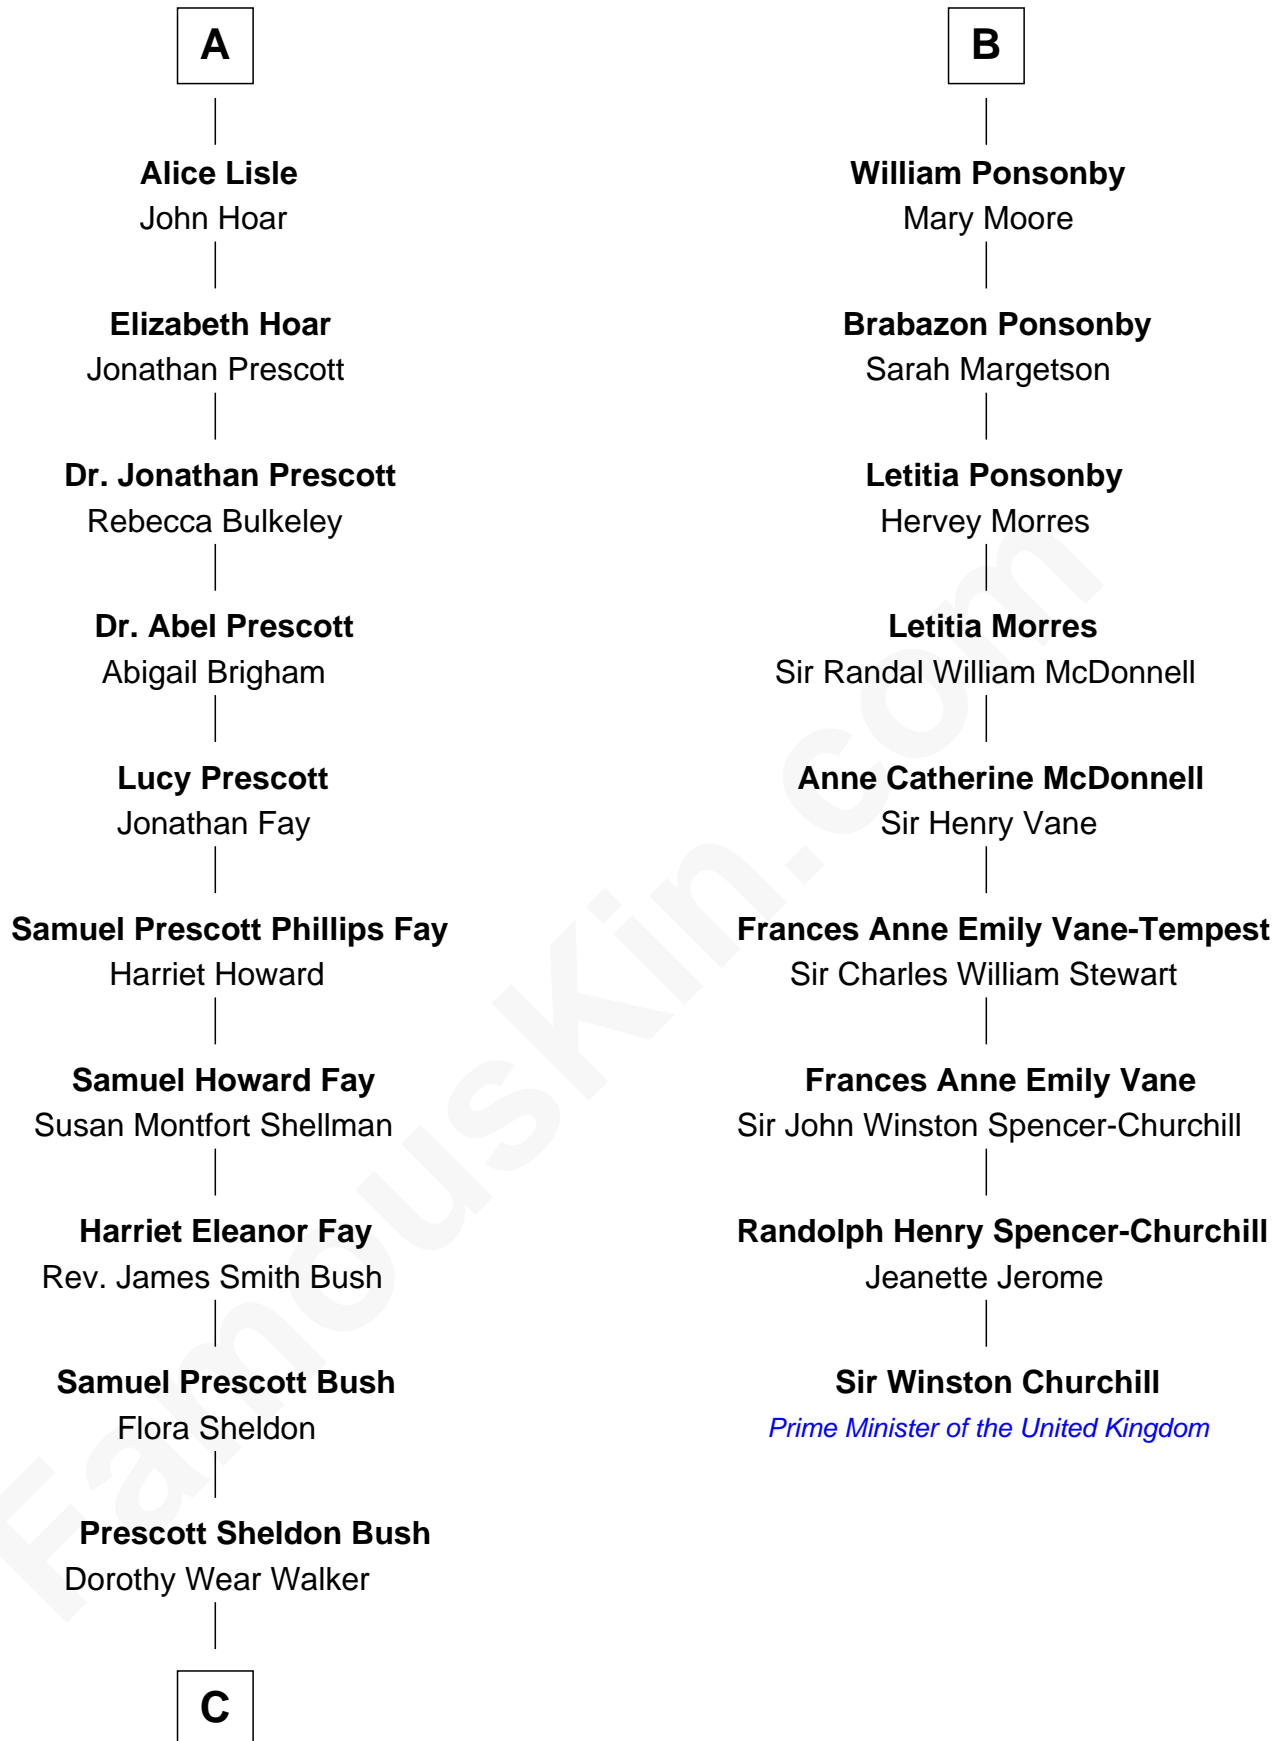

FamousKin.com
Relationship Chart of
George W. Bush
43rd U.S. President

15th cousin 3 times removed of
Sir Winston Churchill
Prime Minister of the United Kingdom

Sir Humphrey Stafford
 Eleanor Aylesbury

C

George Herbert Walker Bush

Barbara Pierce

George W. Bush

43rd U.S. President

FamousKin.com