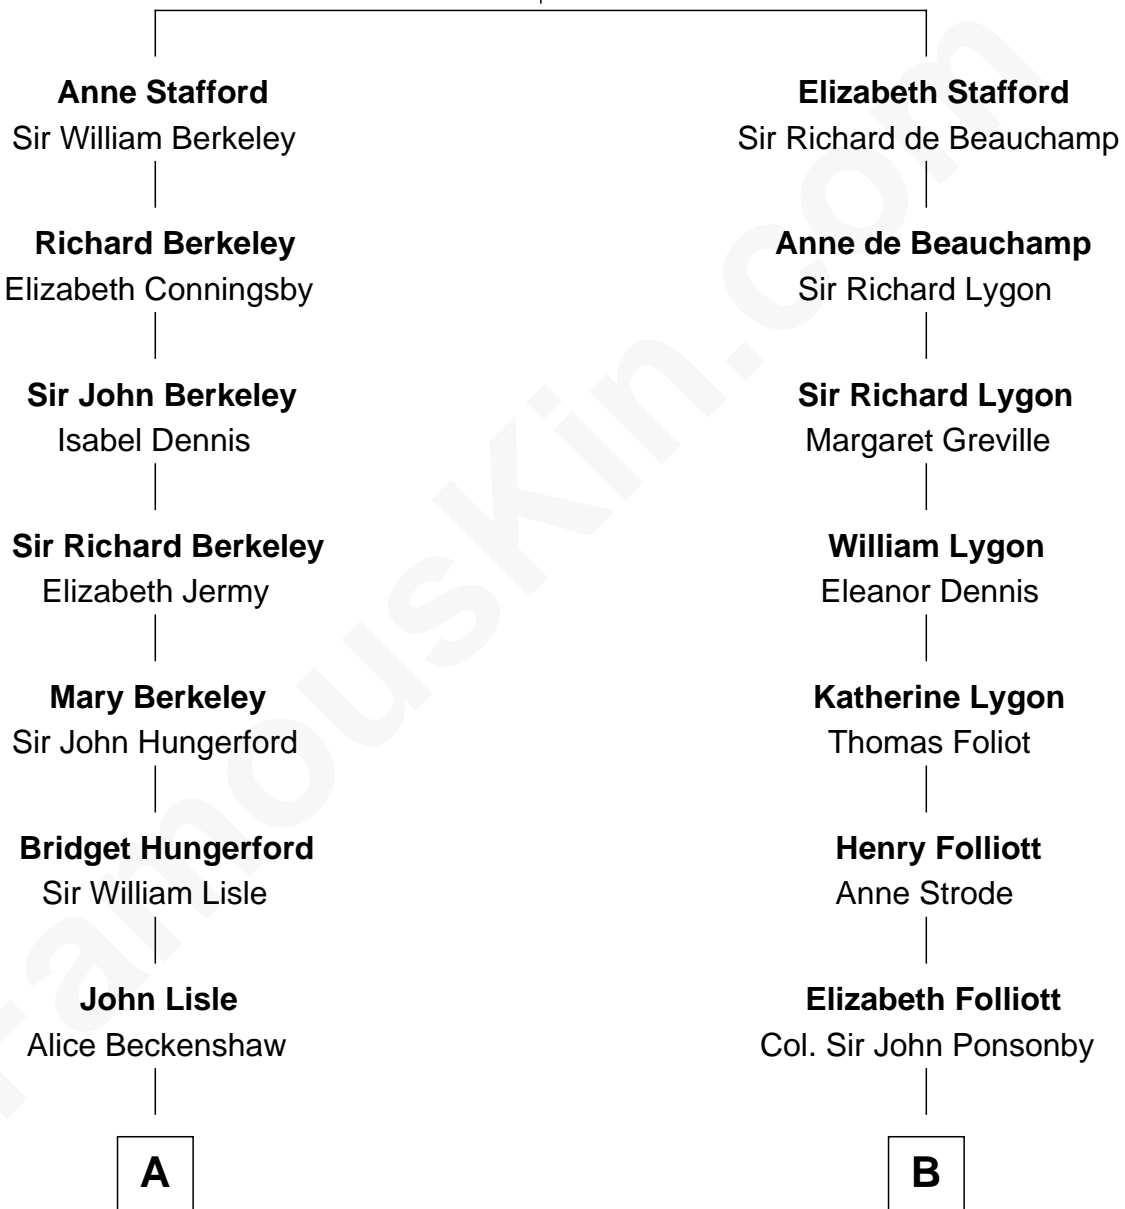

FamousKin.com
Relationship Chart of
George W. Bush
43rd U.S. President

15th cousin 3 times removed of
Sir Winston Churchill
Prime Minister of the United Kingdom

Sir Humphrey Stafford
 Eleanor Aylesbury

C

George Herbert Walker Bush

Barbara Pierce

George W. Bush

43rd U.S. President

FamousKin.com