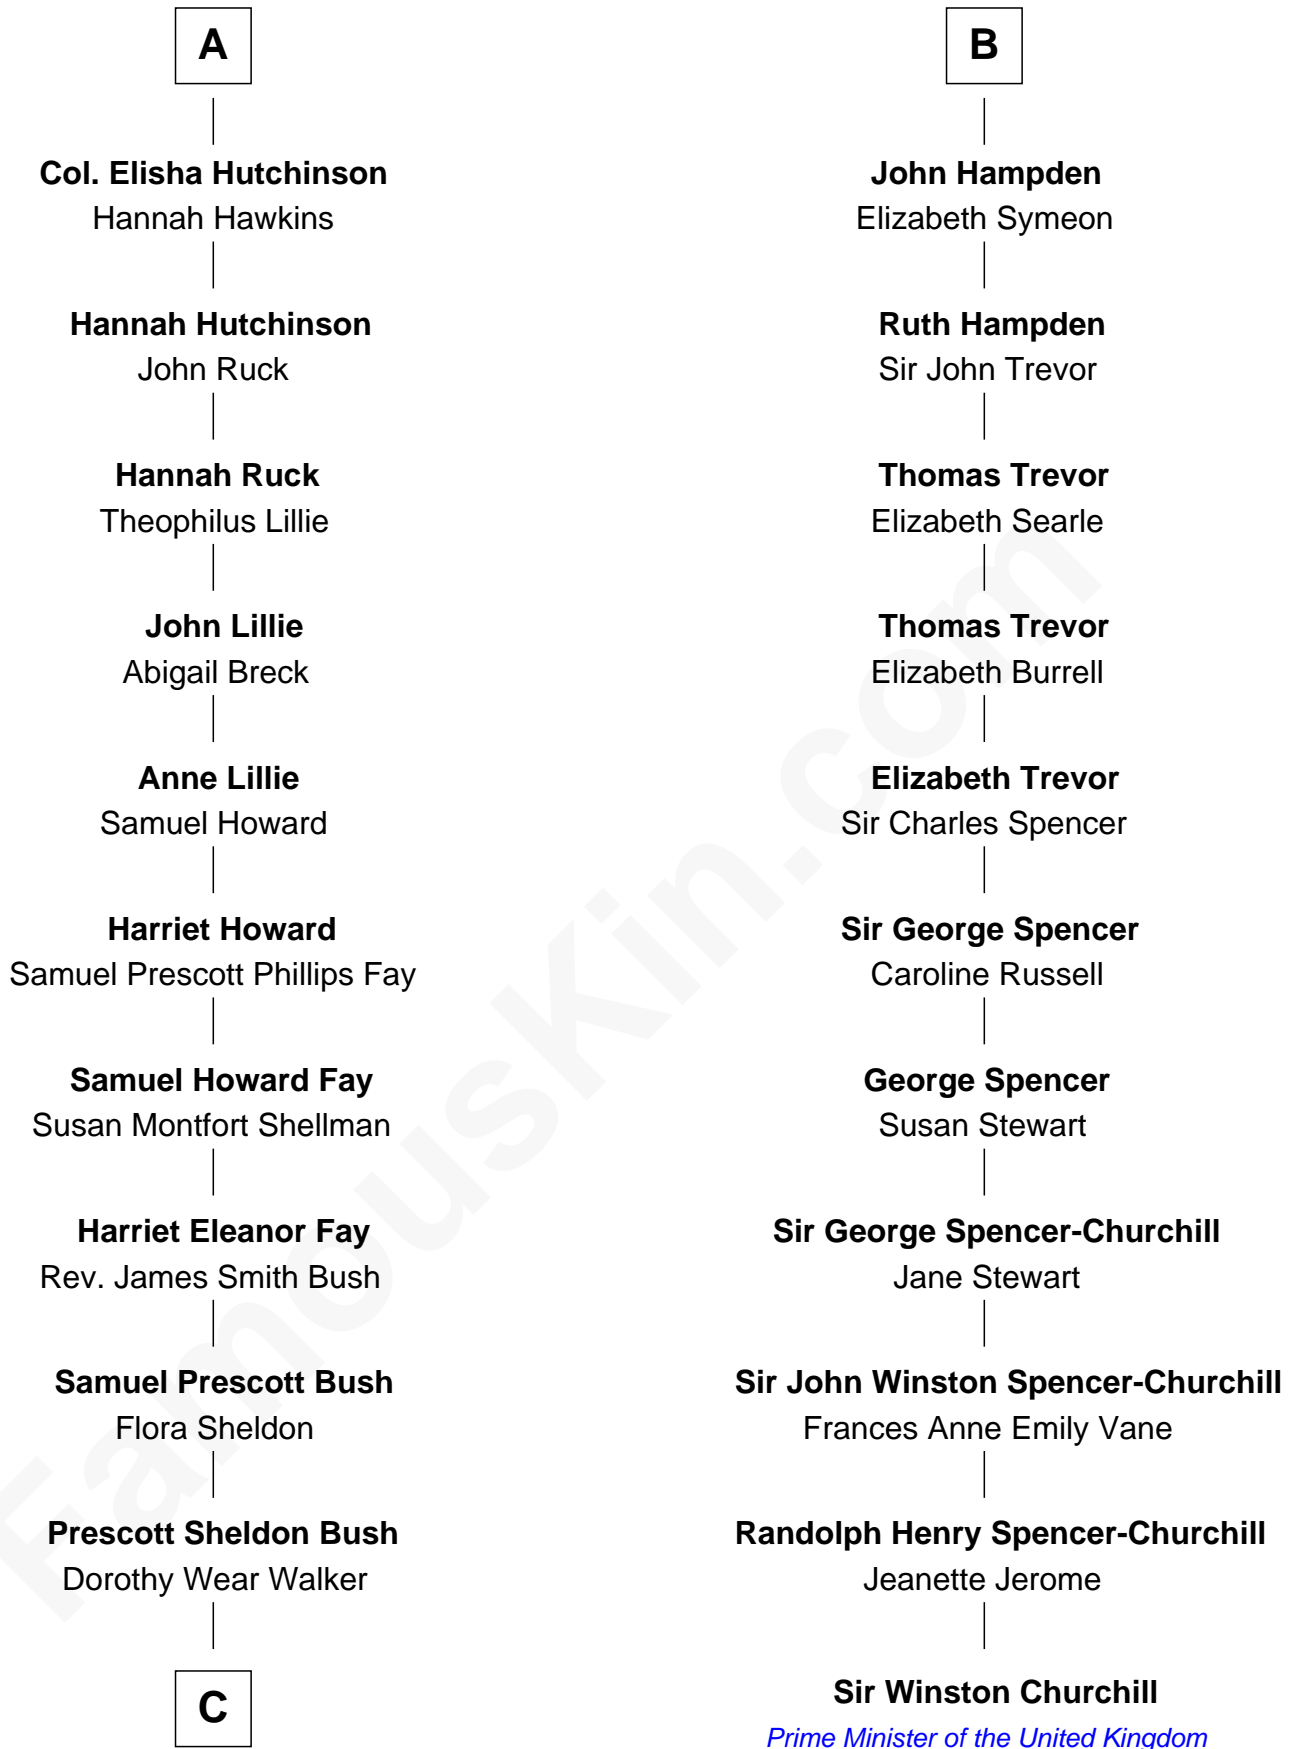

FamousKin.com
Relationship Chart of
George W. Bush
43rd U.S. President

17th cousin 1 time removed of

Sir Winston Churchill
Prime Minister of the United Kingdom

Sir Hugh Willoughby
 Margaret Freville

Margery Willoughby
 Sir Godfrey Hilton

Elizabeth Hilton
 Richard Thimbleby

Anne Thimbleby
 John Booth

Eleanor Booth
 Edward Hamby

William Hamby
 Margaret Blewett

Robert Hamby
 Elizabeth Arnold

Katherine Hamby
 Edward Hutchinson

A

Isabel Willoughby
 Philip Boteler

John Boteler
 Constance Vere

Elizabeth Boteler
 Thomas Lovett

Thomas Lovett
 Anne Danvers

Elizabeth Lovett
 Anthony Cave

Anne Cave
 Griffith Hampden

William Hampden
 Elizabeth Cromwell

B

C

George Herbert Walker Bush

Barbara Pierce

George W. Bush

43rd U.S. President

FamousKin.com