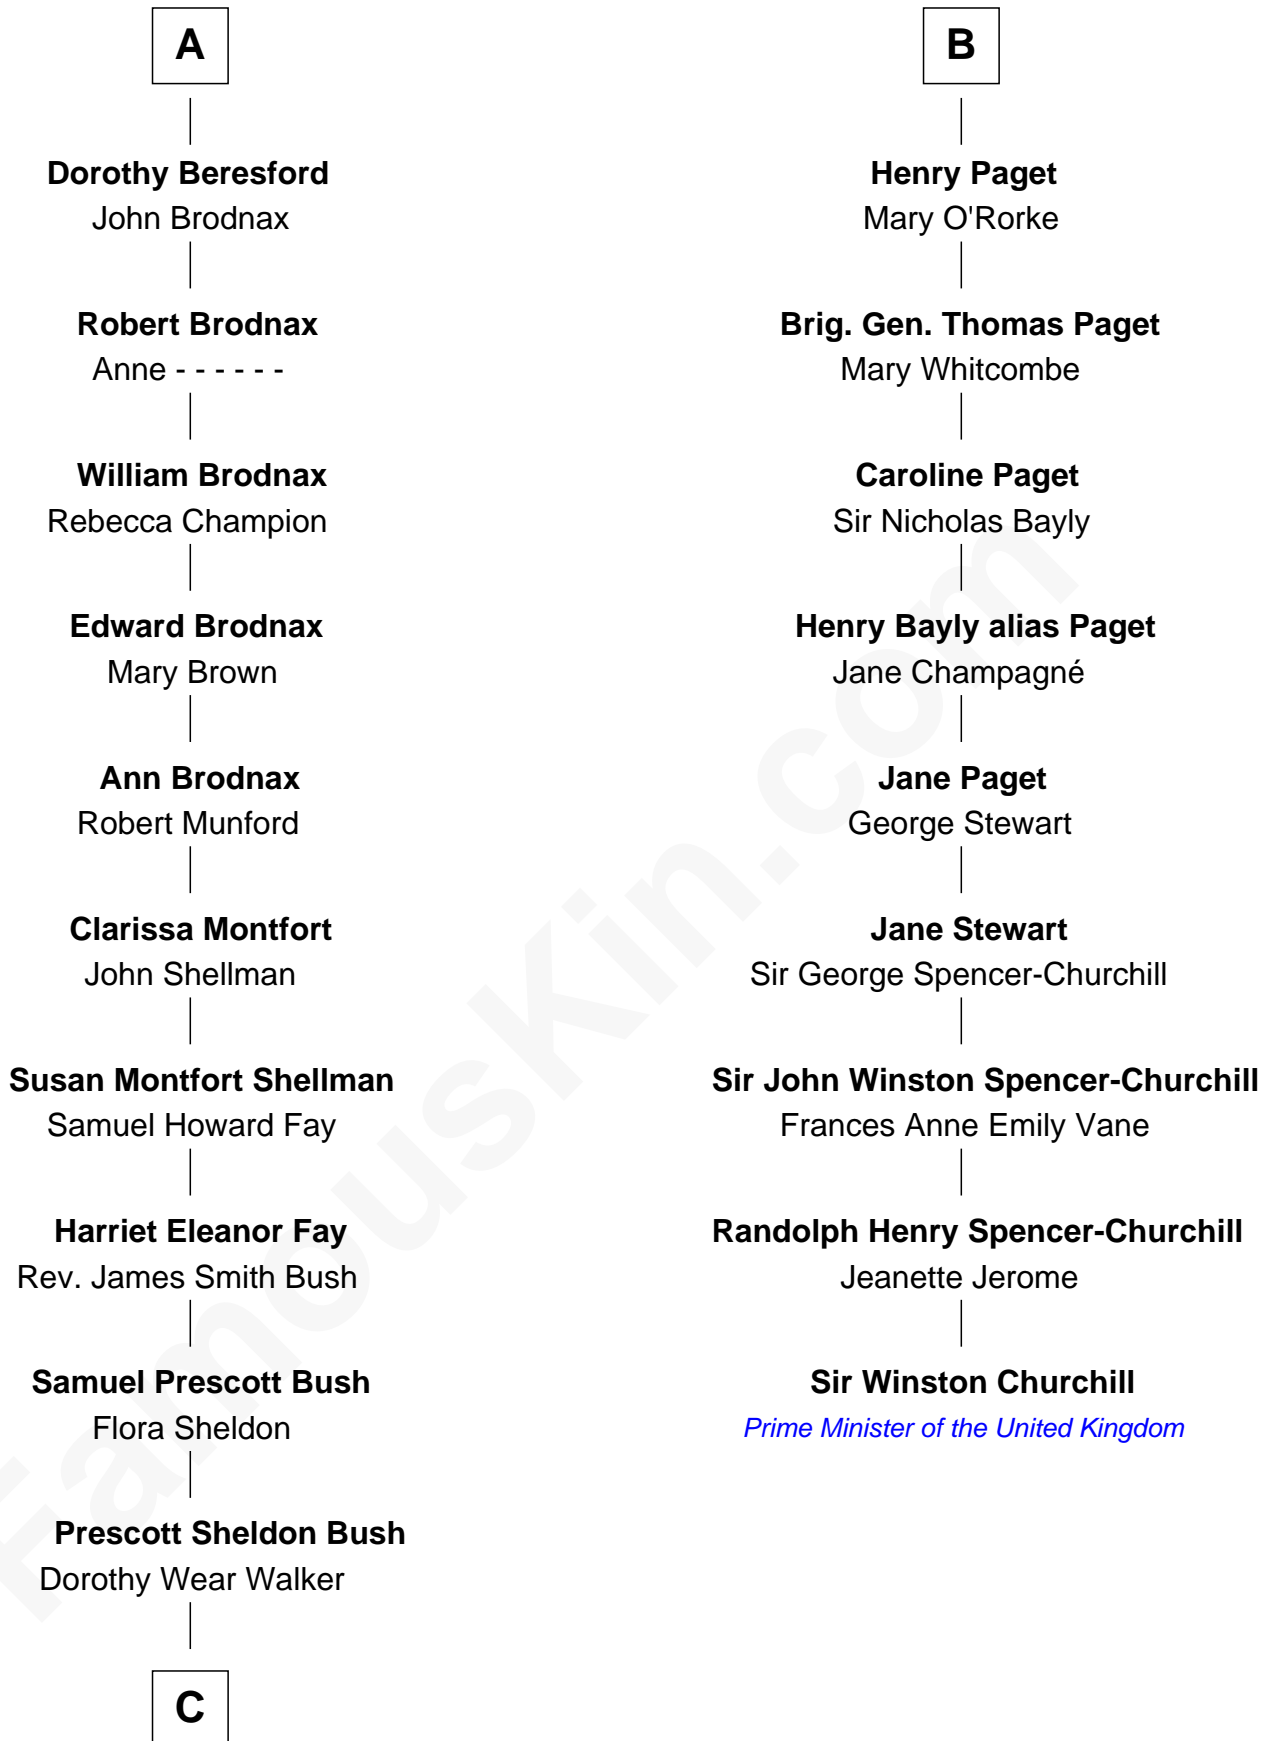

FamousKin.com
Relationship Chart of
George W. Bush
43rd U.S. President

15th cousin 3 times removed of
Sir Winston Churchill
Prime Minister of the United Kingdom

C

George Herbert Walker Bush

Barbara Pierce

George W. Bush

43rd U.S. President

FamousKin.com