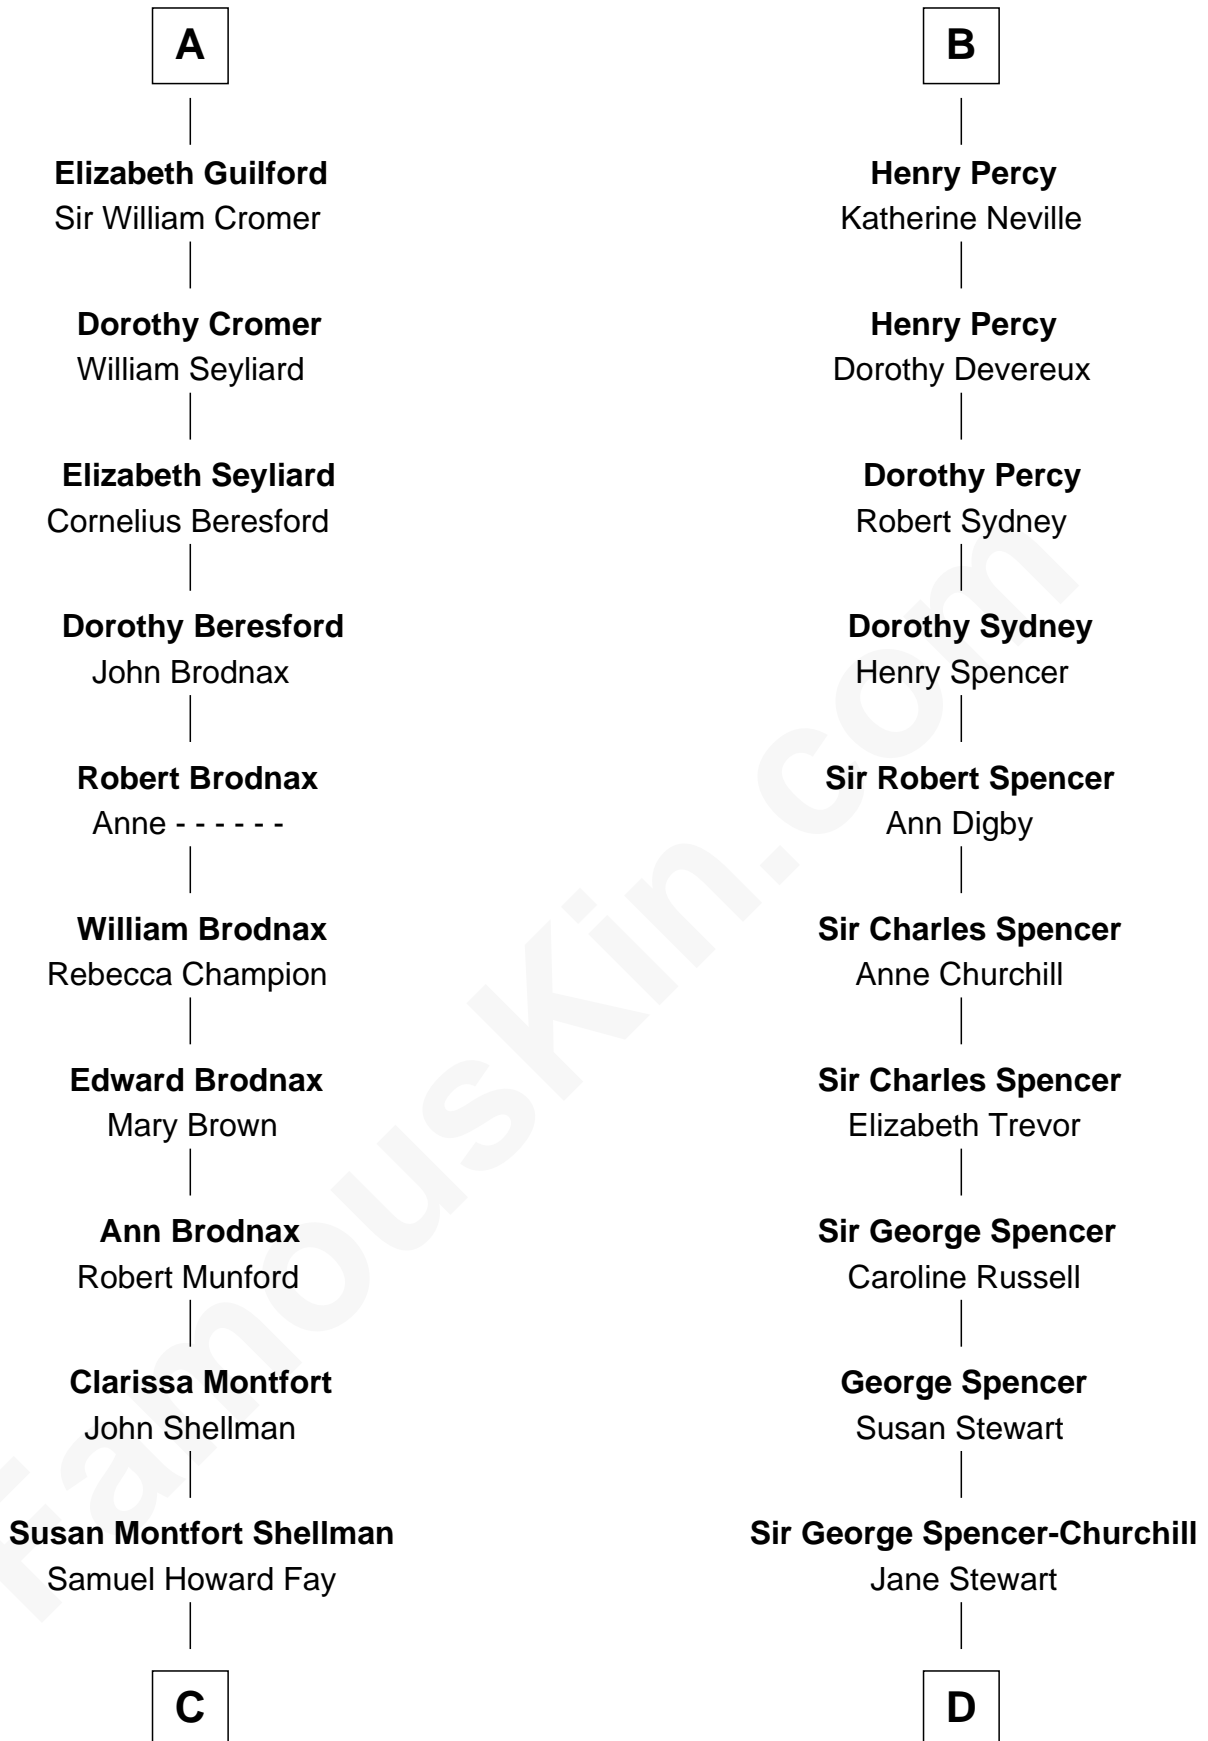

**FamousKin.com**  
**Relationship Chart of**  
**George W. Bush**  
*43rd U.S. President*

**19th cousin 2 times removed of**  
**Sir Winston Churchill**  
*Prime Minister of the United Kingdom*

**C**

**Harriet Eleanor Fay**  
Rev. James Smith Bush

**Samuel Prescott Bush**  
Flora Sheldon

**Prescott Sheldon Bush**  
Dorothy Wear Walker

**George Herbert Walker Bush**  
Barbara Pierce

**George W. Bush**  
*43rd U.S. President*

**D**

**Sir John Winston Spencer-Churchill**  
Frances Anne Emily Vane