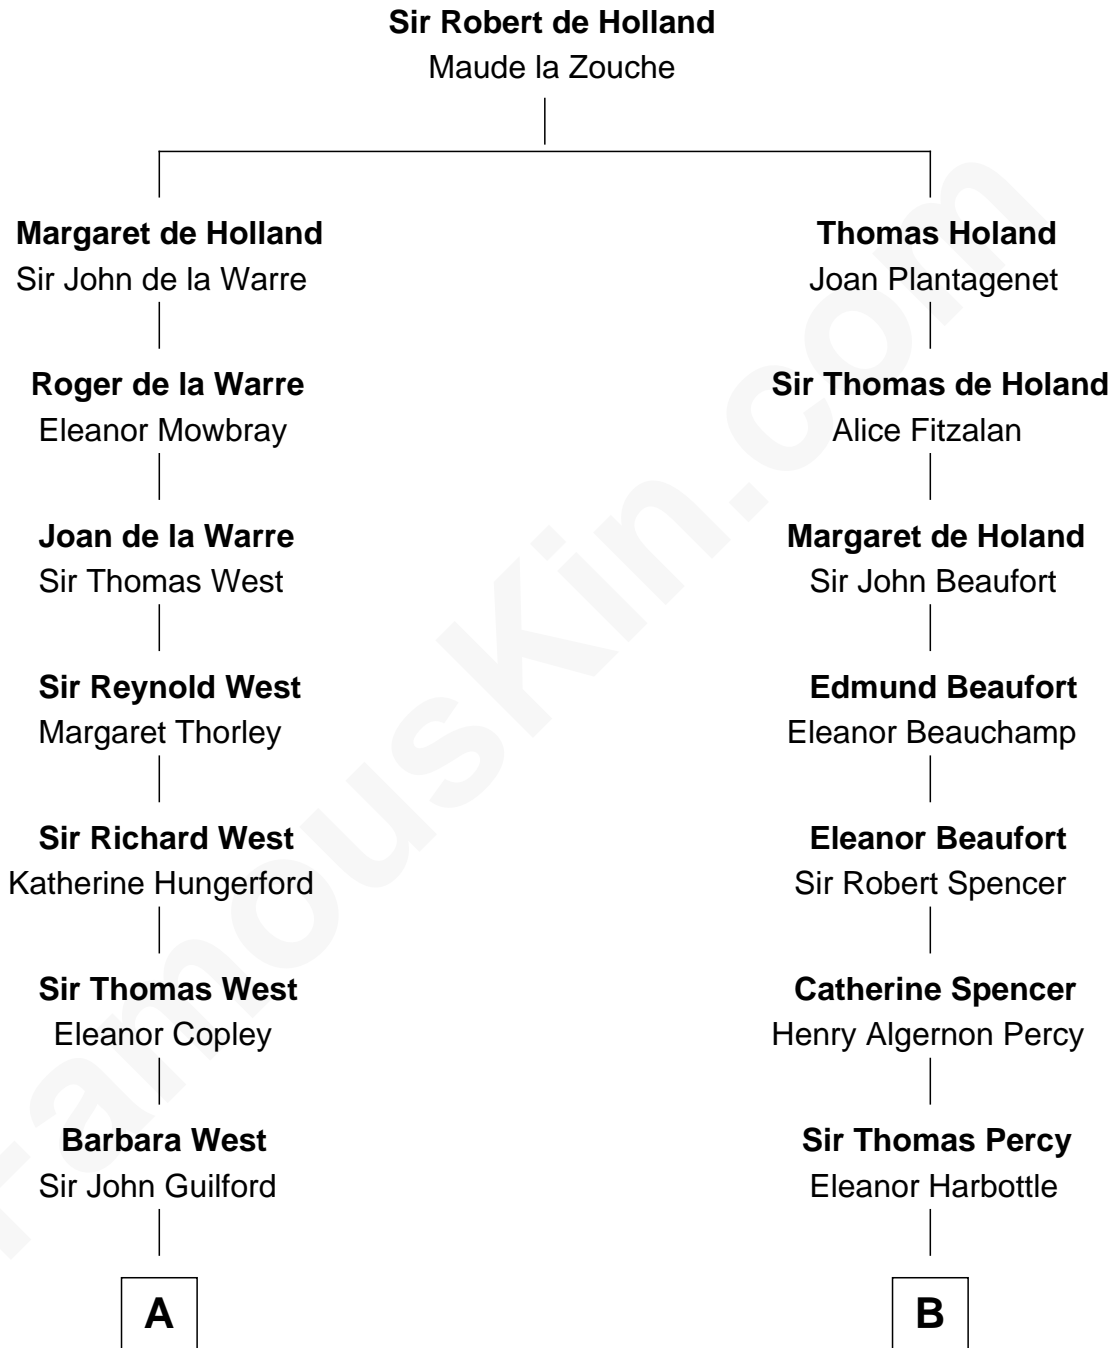

**FamousKin.com**  
**Relationship Chart of**  
**George W. Bush**  
*43rd U.S. President*

**19th cousin 2 times removed of**  
**Sir Winston Churchill**  
*Prime Minister of the United Kingdom*

**C**

**Harriet Eleanor Fay**  
Rev. James Smith Bush

**Samuel Prescott Bush**  
Flora Sheldon

**Prescott Sheldon Bush**  
Dorothy Wear Walker

**George Herbert Walker Bush**  
Barbara Pierce

**George W. Bush**  
*43rd U.S. President*

**D**

**Sir John Winston Spencer-Churchill**  
Frances Anne Emily Vane

**Randolph Henry Spencer-Churchill**  
Jeanette Jerome

**Sir Winston Churchill**  
*Prime Minister of the United Kingdom*

FamousKin.com