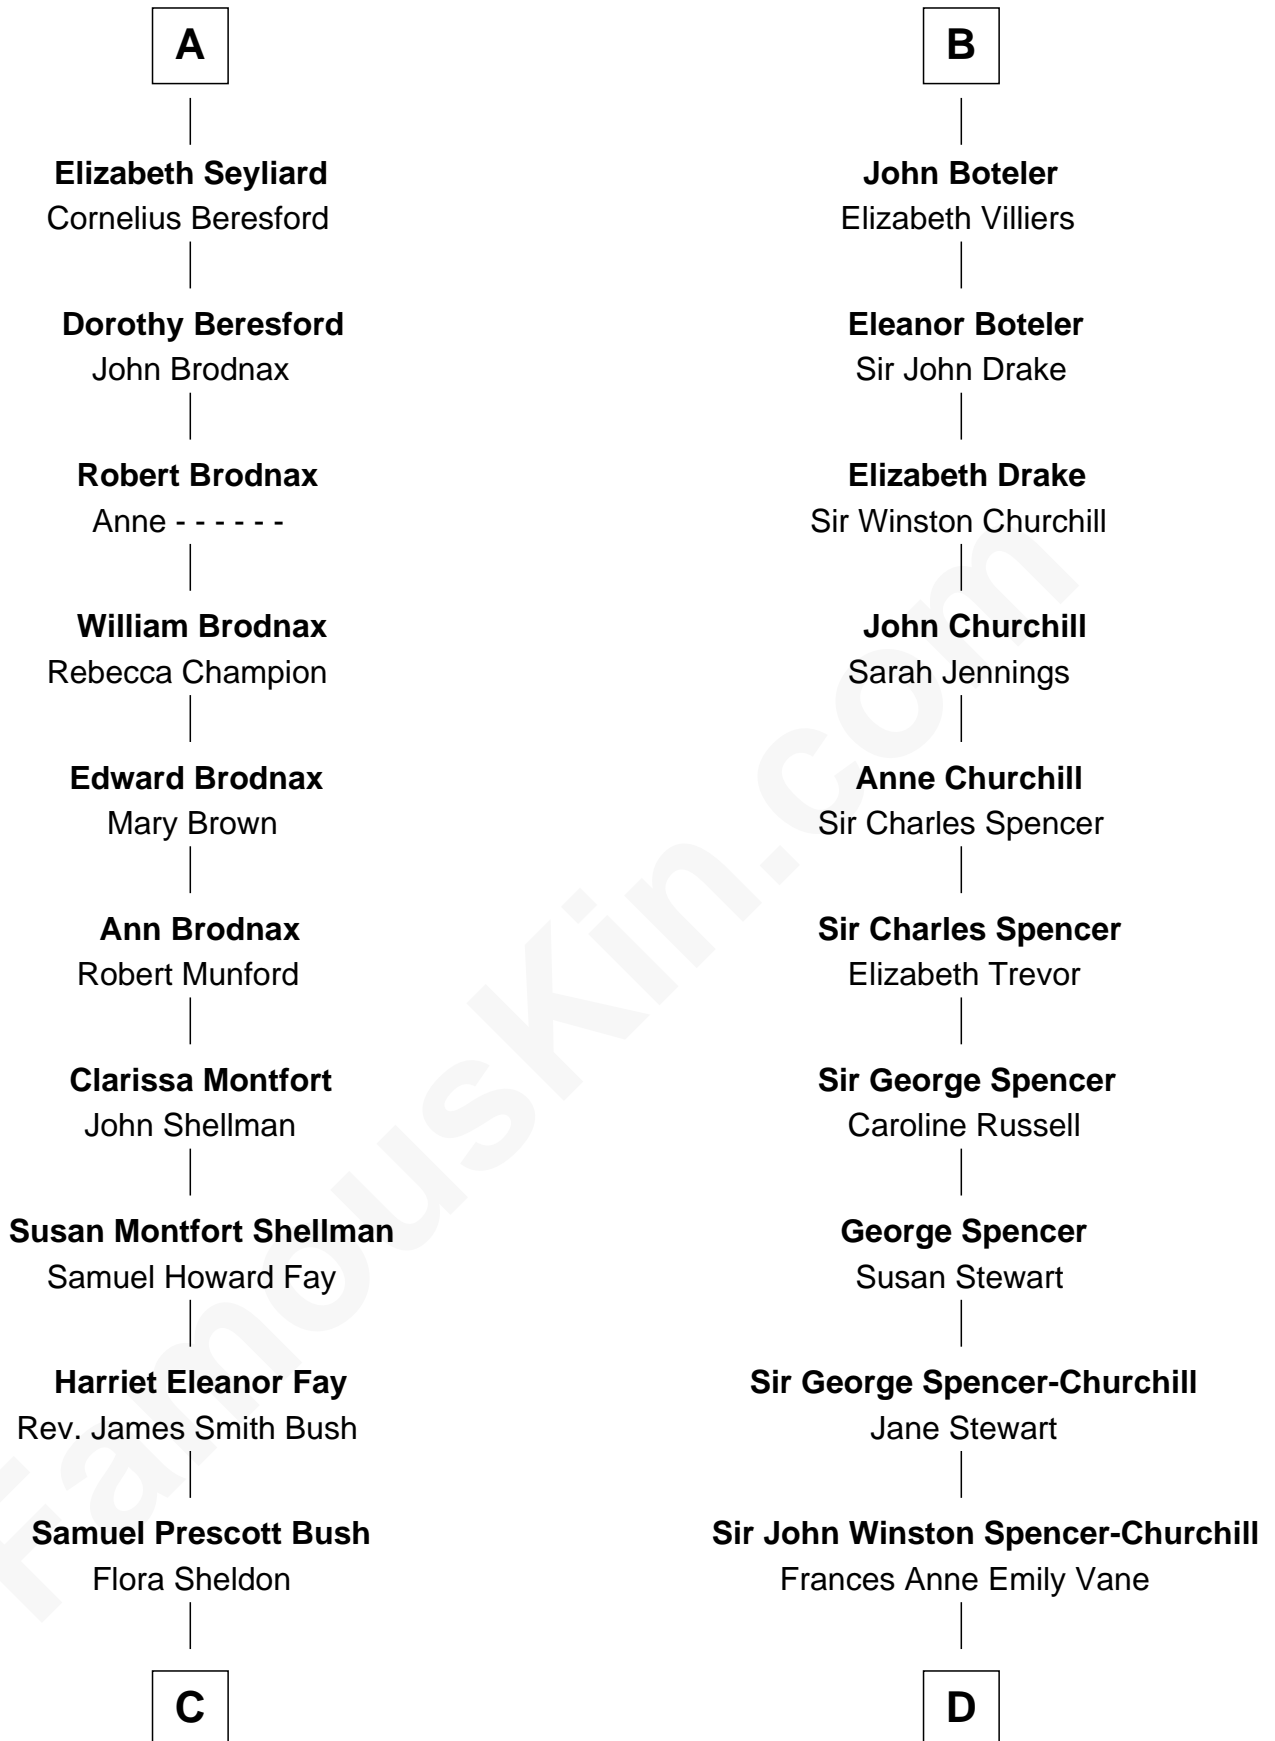

FamousKin.com Relationship Chart of

George W. Bush
43rd U.S. President

18th cousin 1 time removed of

Sir Winston Churchill
Prime Minister of the United Kingdom

Sir Michael de la Pole
Katherine Wingfield

C

Prescott Sheldon Bush

Dorothy Wear Walker

George Herbert Walker Bush

Barbara Pierce

George W. Bush

43rd U.S. President

D

Randolph Henry Spencer-Churchill

Jeanette Jerome