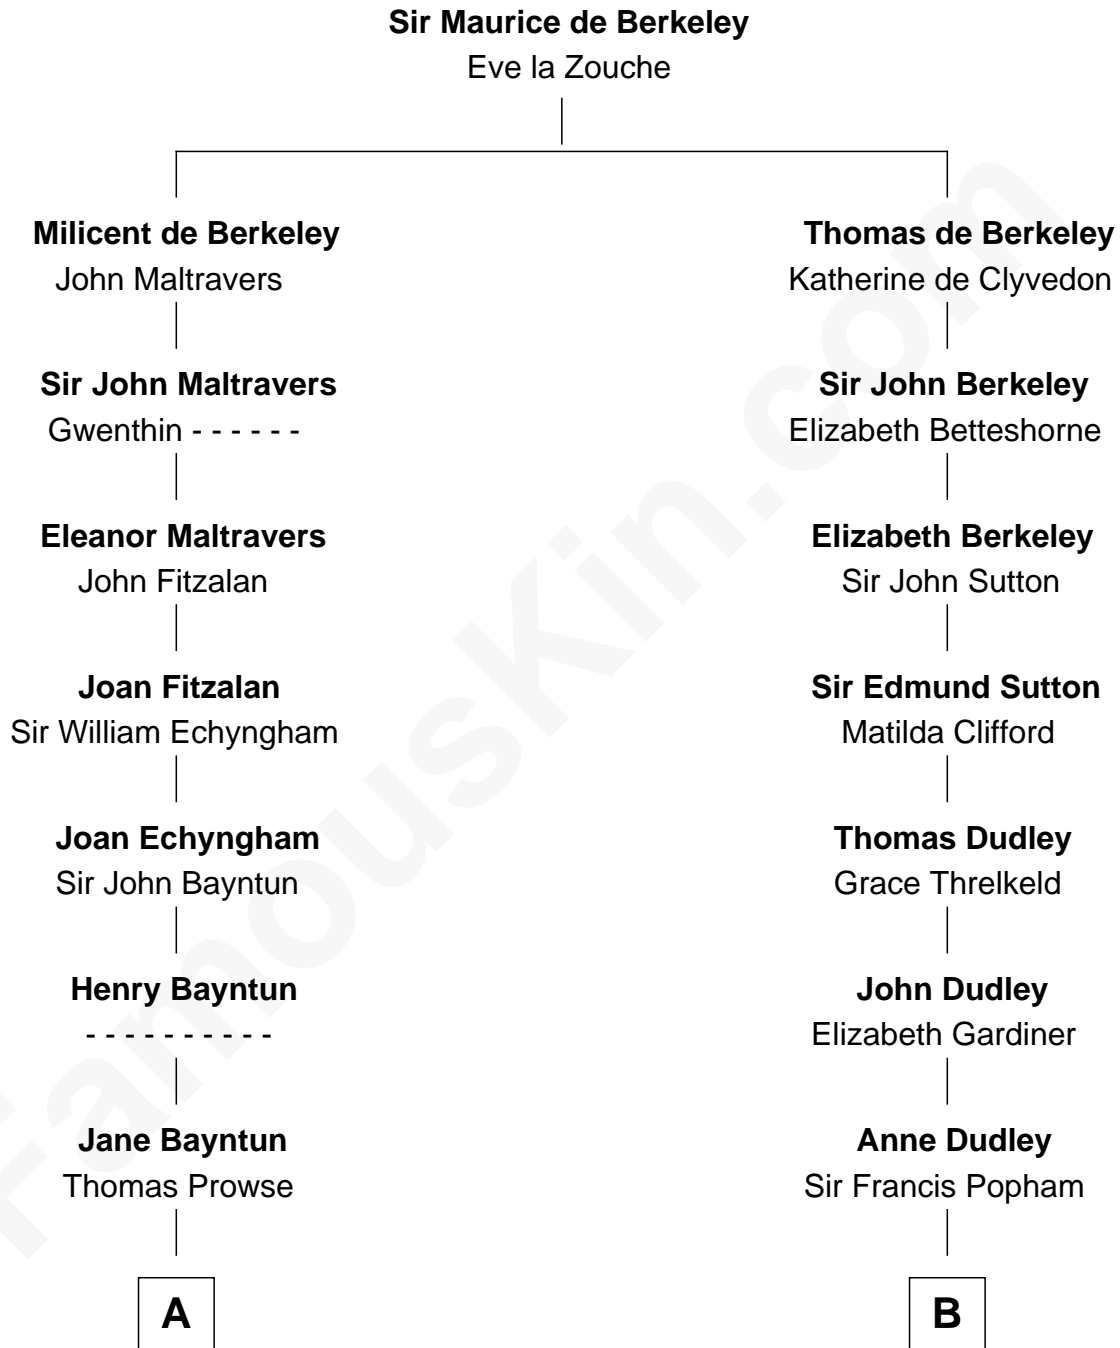

FamousKin.com
Relationship Chart of
George W. Bush
43rd U.S. President

17th cousin 4 times removed of
Sir Winston Churchill
Prime Minister of the United Kingdom

C

Jonas James Pierce

Kate Pritzel

Scott Pierce

Mabel Marvin

Marvin Pierce

Pauline Robinson

Barbara Pierce

George Herbert Walker Bush

George W. Bush

43rd U.S. President

FamousKin.com