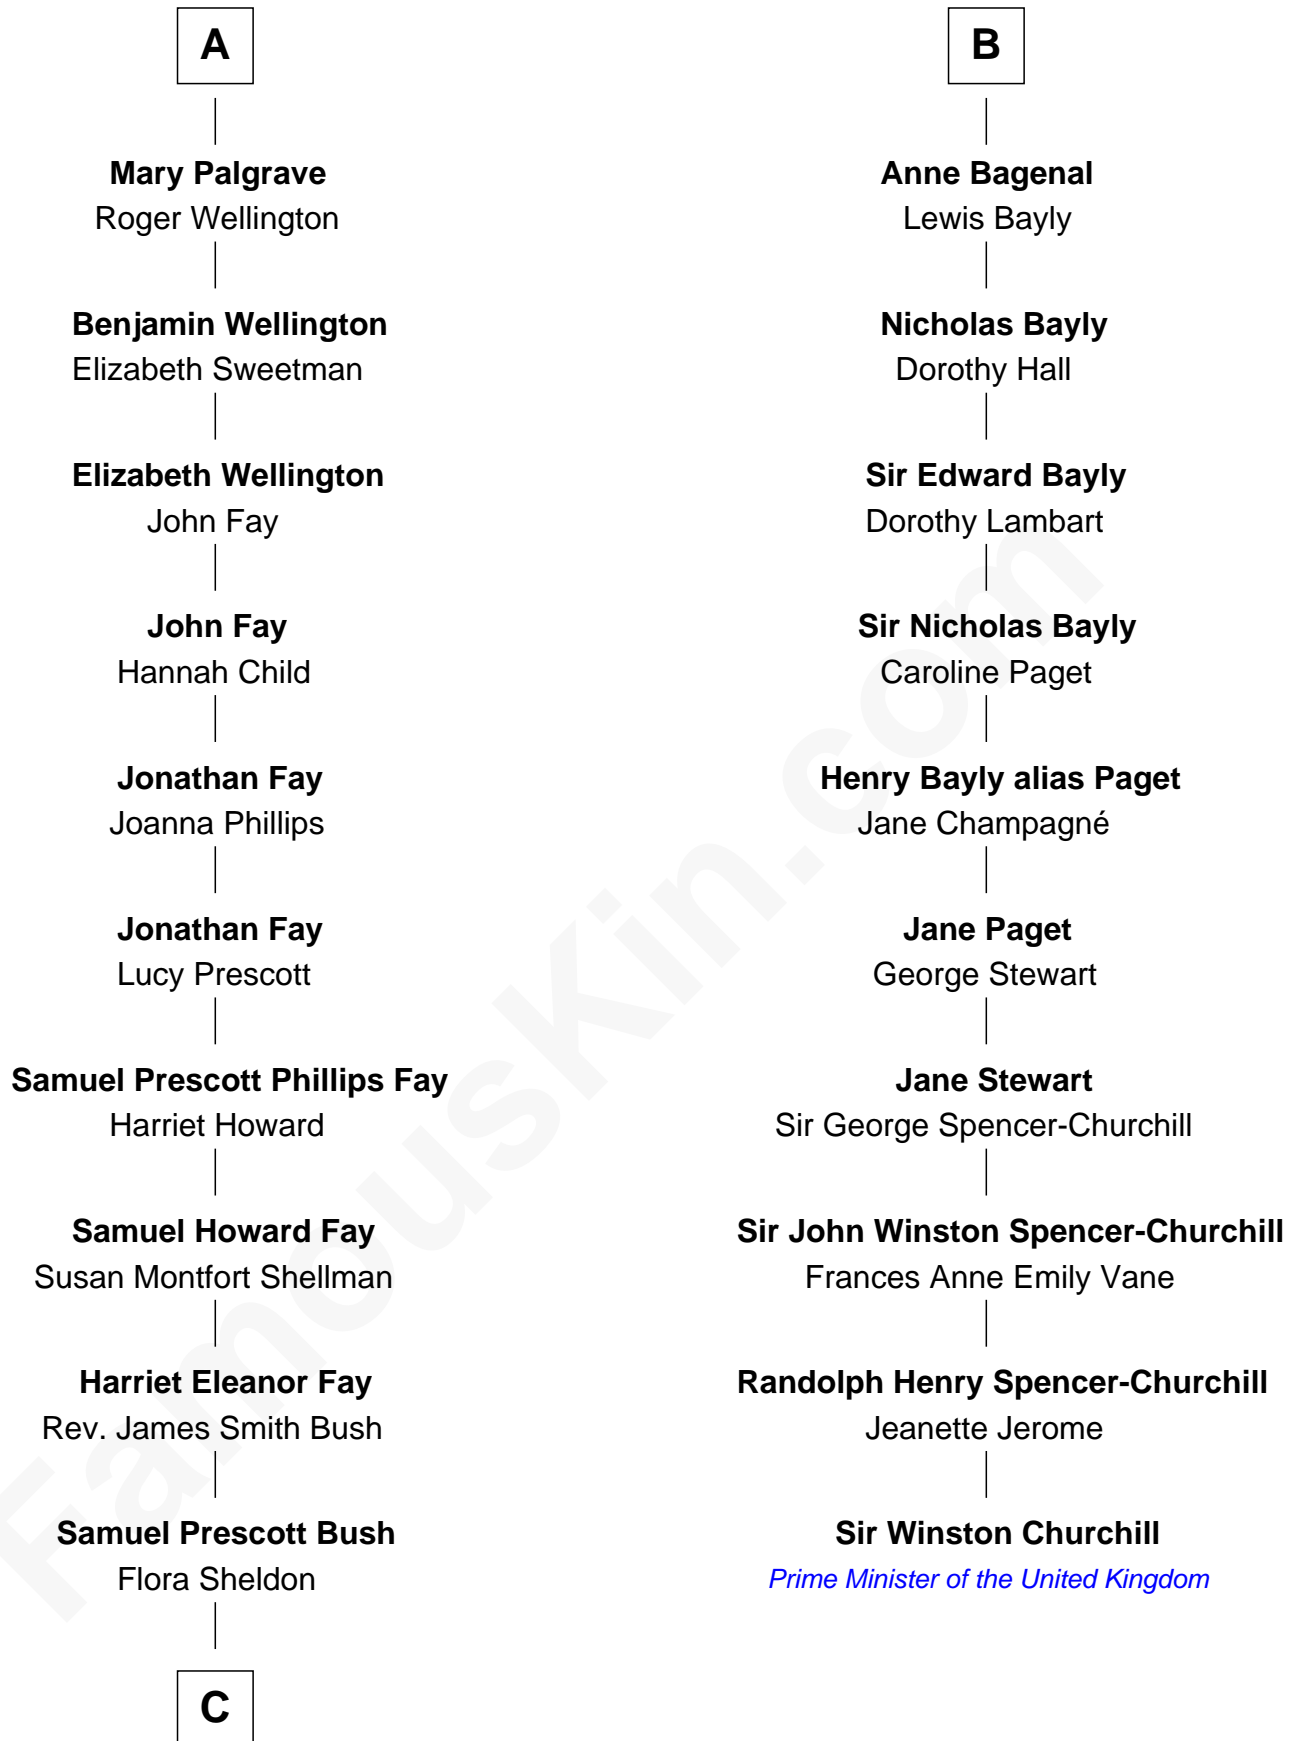

FamousKin.com Relationship Chart of

George W. Bush
43rd U.S. President

16th cousin 3 times removed of

Sir Winston Churchill
Prime Minister of the United Kingdom

Sir Robert Goushill
Elizabeth Fitzalan

Elizabeth Goushill
Sir Robert Wingfield

Joan Goushill
Sir Thomas Stanley

Elizabeth Wingfield
Sir William Brandon

Margaret Stanley
Sir William Troutbeck

Eleanor Brandon
John Glemham

Joan Troutbeck
Sir William Griffith

Anne Glemham
Henry Palgrave

Sir William Griffith
Jane Stradling

Thomas Palgrave
Alice Gunton

Edward Griffith
Jane Puleston

Rev. Edward Palgrave

Eleanor Griffith
Sir Nicholas Bagenal

Dr. Richard Palgrave
Anna -----

Sir Henry Bagenal
Eleanor Savage

A

B

C

—
Prescott Sheldon Bush

Dorothy Wear Walker

—
George Herbert Walker Bush

Barbara Pierce

—
George W. Bush

43rd U.S. President

FamousKin.com