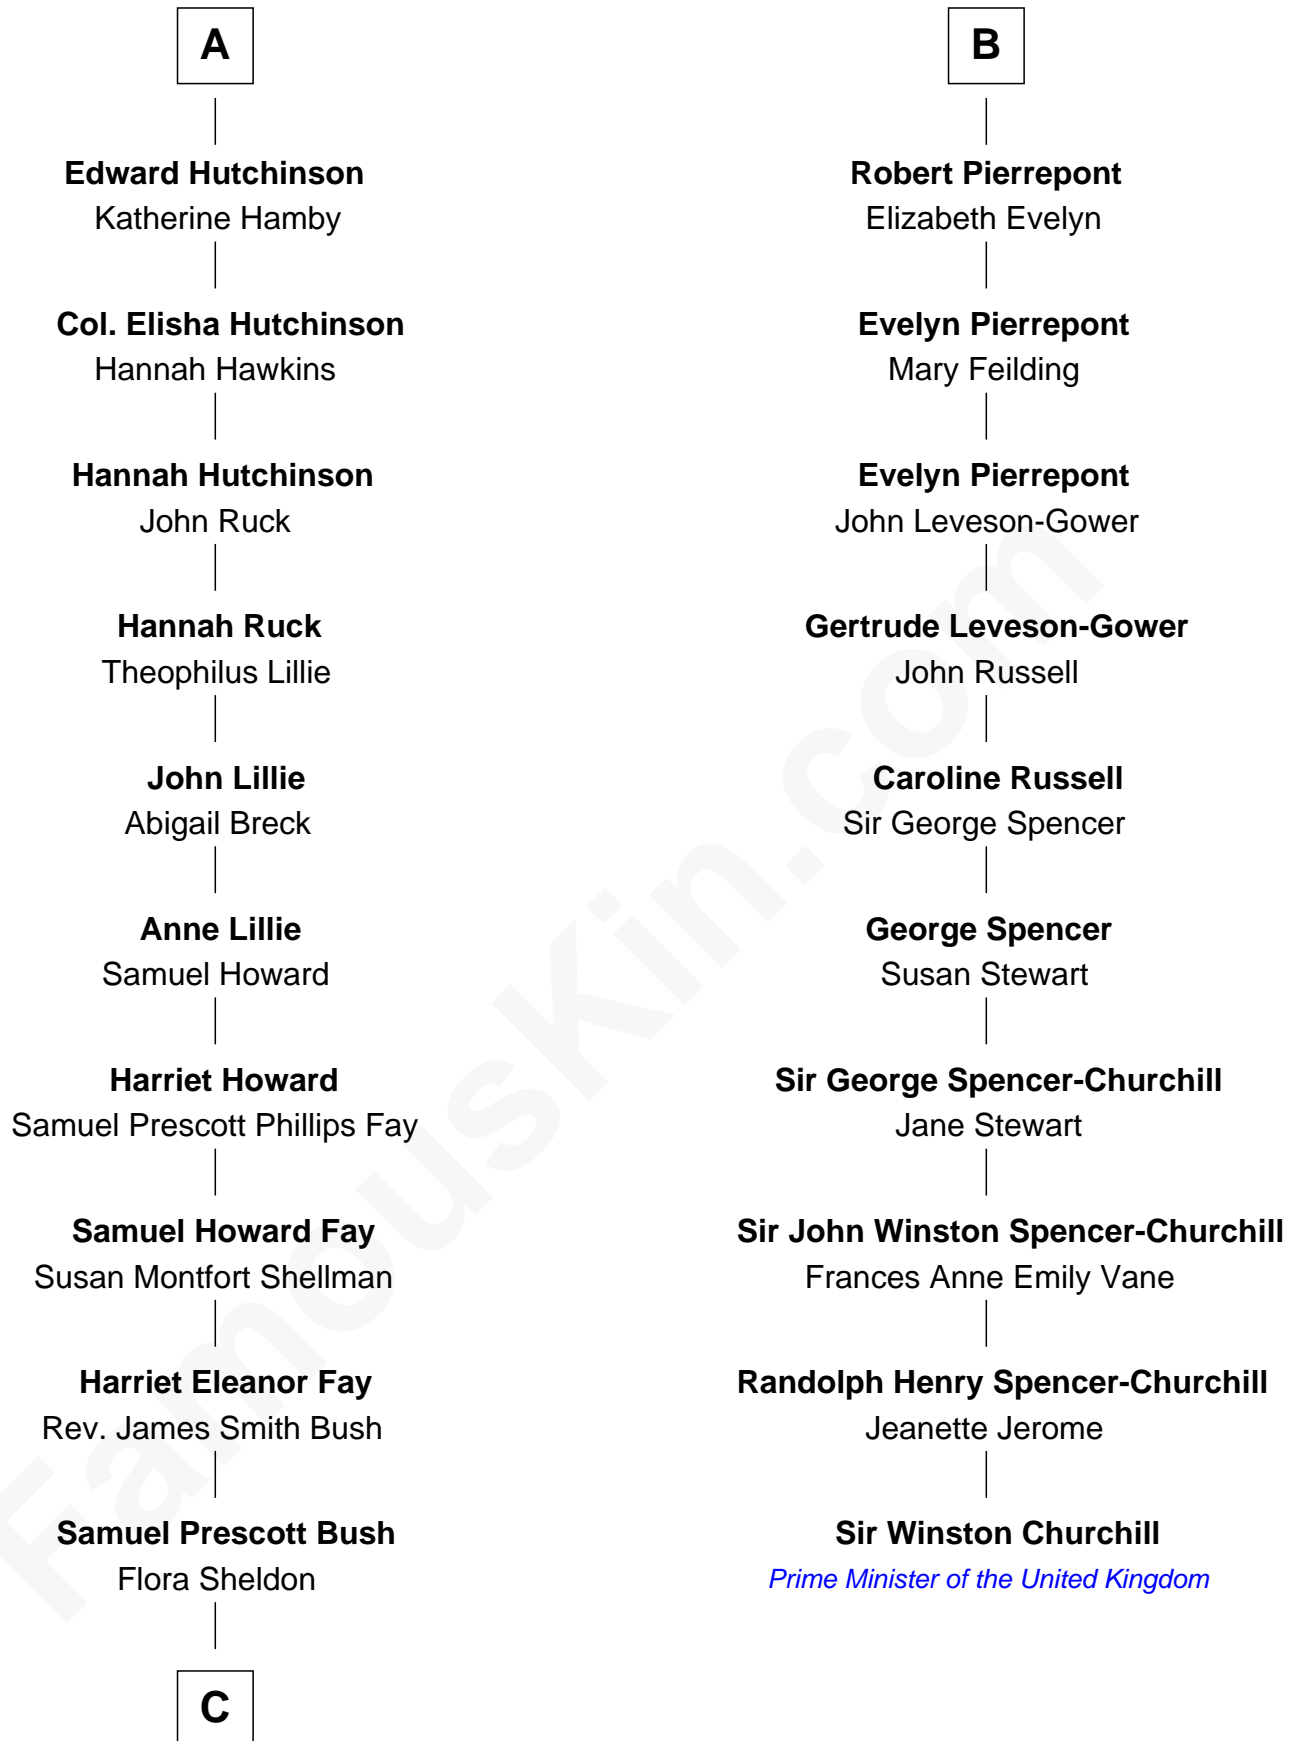

FamousKin.com
Relationship Chart of
George W. Bush
43rd U.S. President

16th cousin 3 times removed of
Sir Winston Churchill
Prime Minister of the United Kingdom

C

—
Prescott Sheldon Bush

Dorothy Wear Walker

—
George Herbert Walker Bush

Barbara Pierce

—
George W. Bush

43rd U.S. President

FamousKin.com