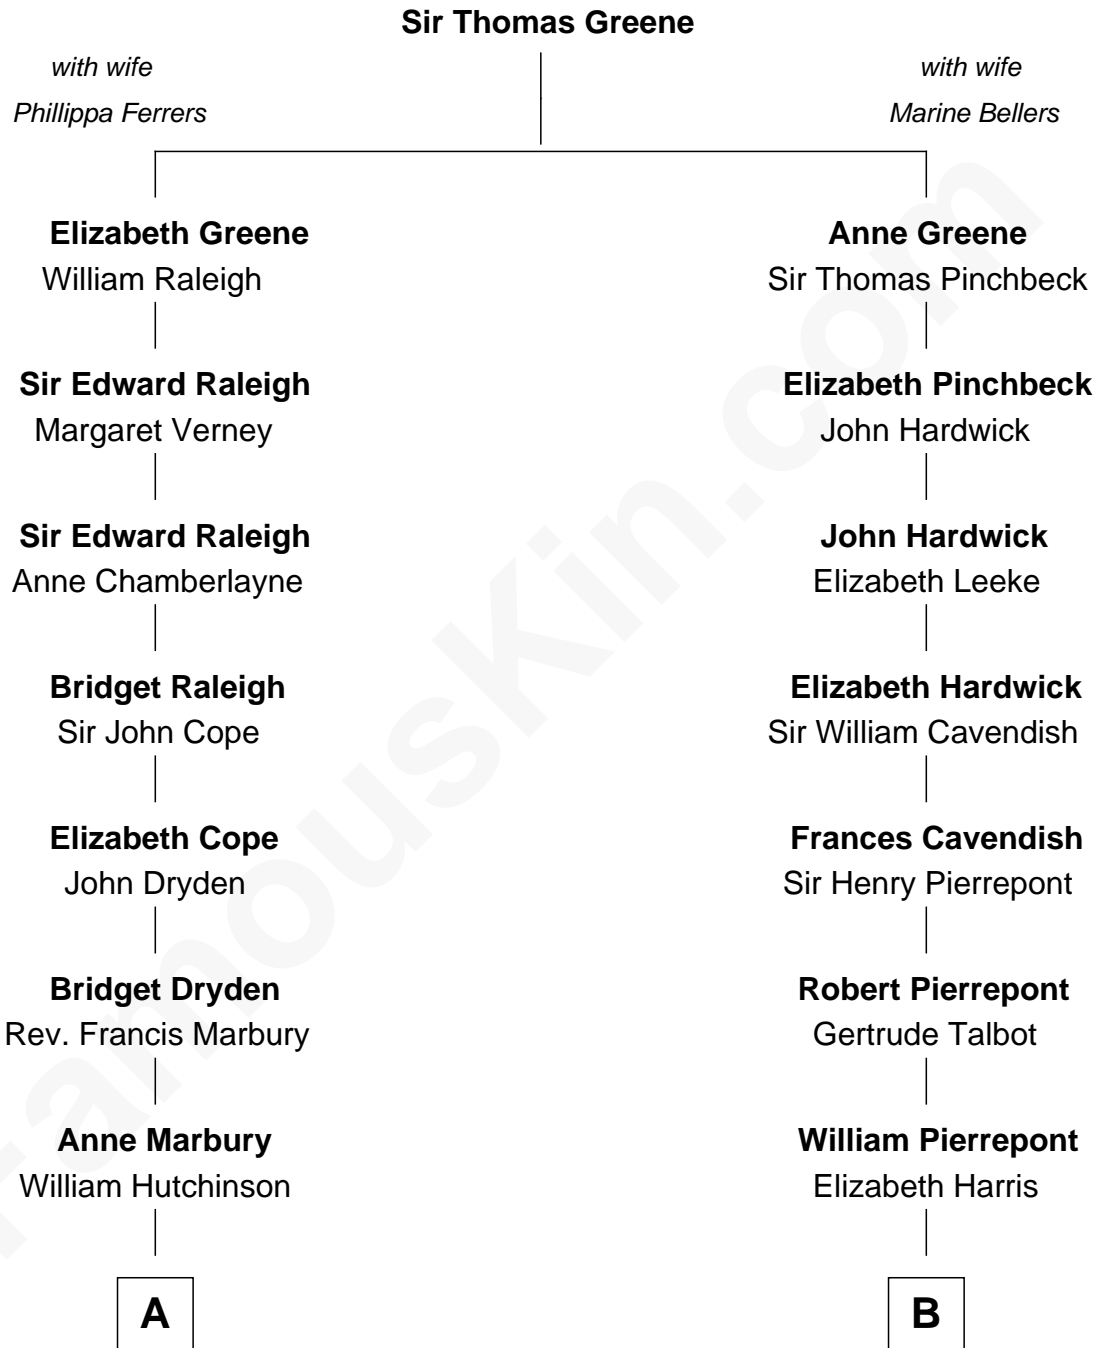

FamousKin.com
Relationship Chart of
George W. Bush
43rd U.S. President

16th cousin 3 times removed of
Sir Winston Churchill
Prime Minister of the United Kingdom

C

—
Prescott Sheldon Bush

Dorothy Wear Walker

—
George Herbert Walker Bush

Barbara Pierce

—
George W. Bush

43rd U.S. President

FamousKin.com