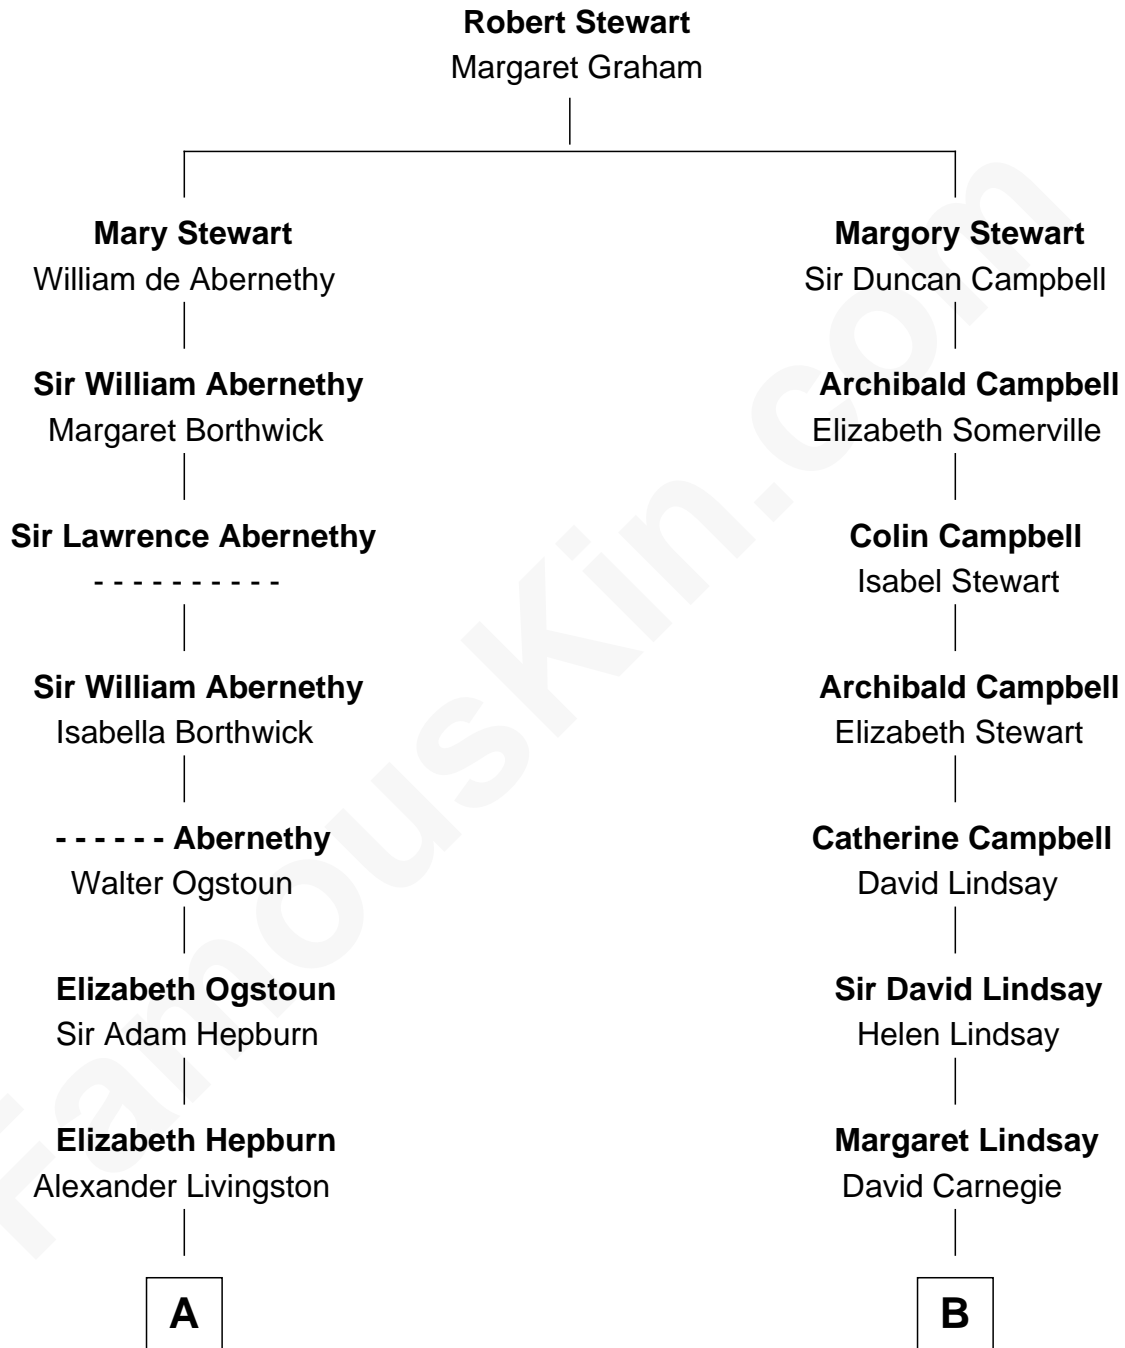

**FamousKin.com**  
**Relationship Chart of**  
**George W. Bush**  
*43rd U.S. President*

**17th cousin 4 times removed of**  
**Sir Winston Churchill**  
*Prime Minister of the United Kingdom*

**C**

—  
**Mary Elizabeth Butler**  
Robert Emmet Sheldon

—  
**Flora Sheldon**  
Samuel Prescott Bush

—  
**Prescott Sheldon Bush**  
Dorothy Wear Walker

—  
**George Herbert Walker Bush**  
Barbara Pierce

—  
**George W. Bush**  
*43rd U.S. President*

FamousKin.com