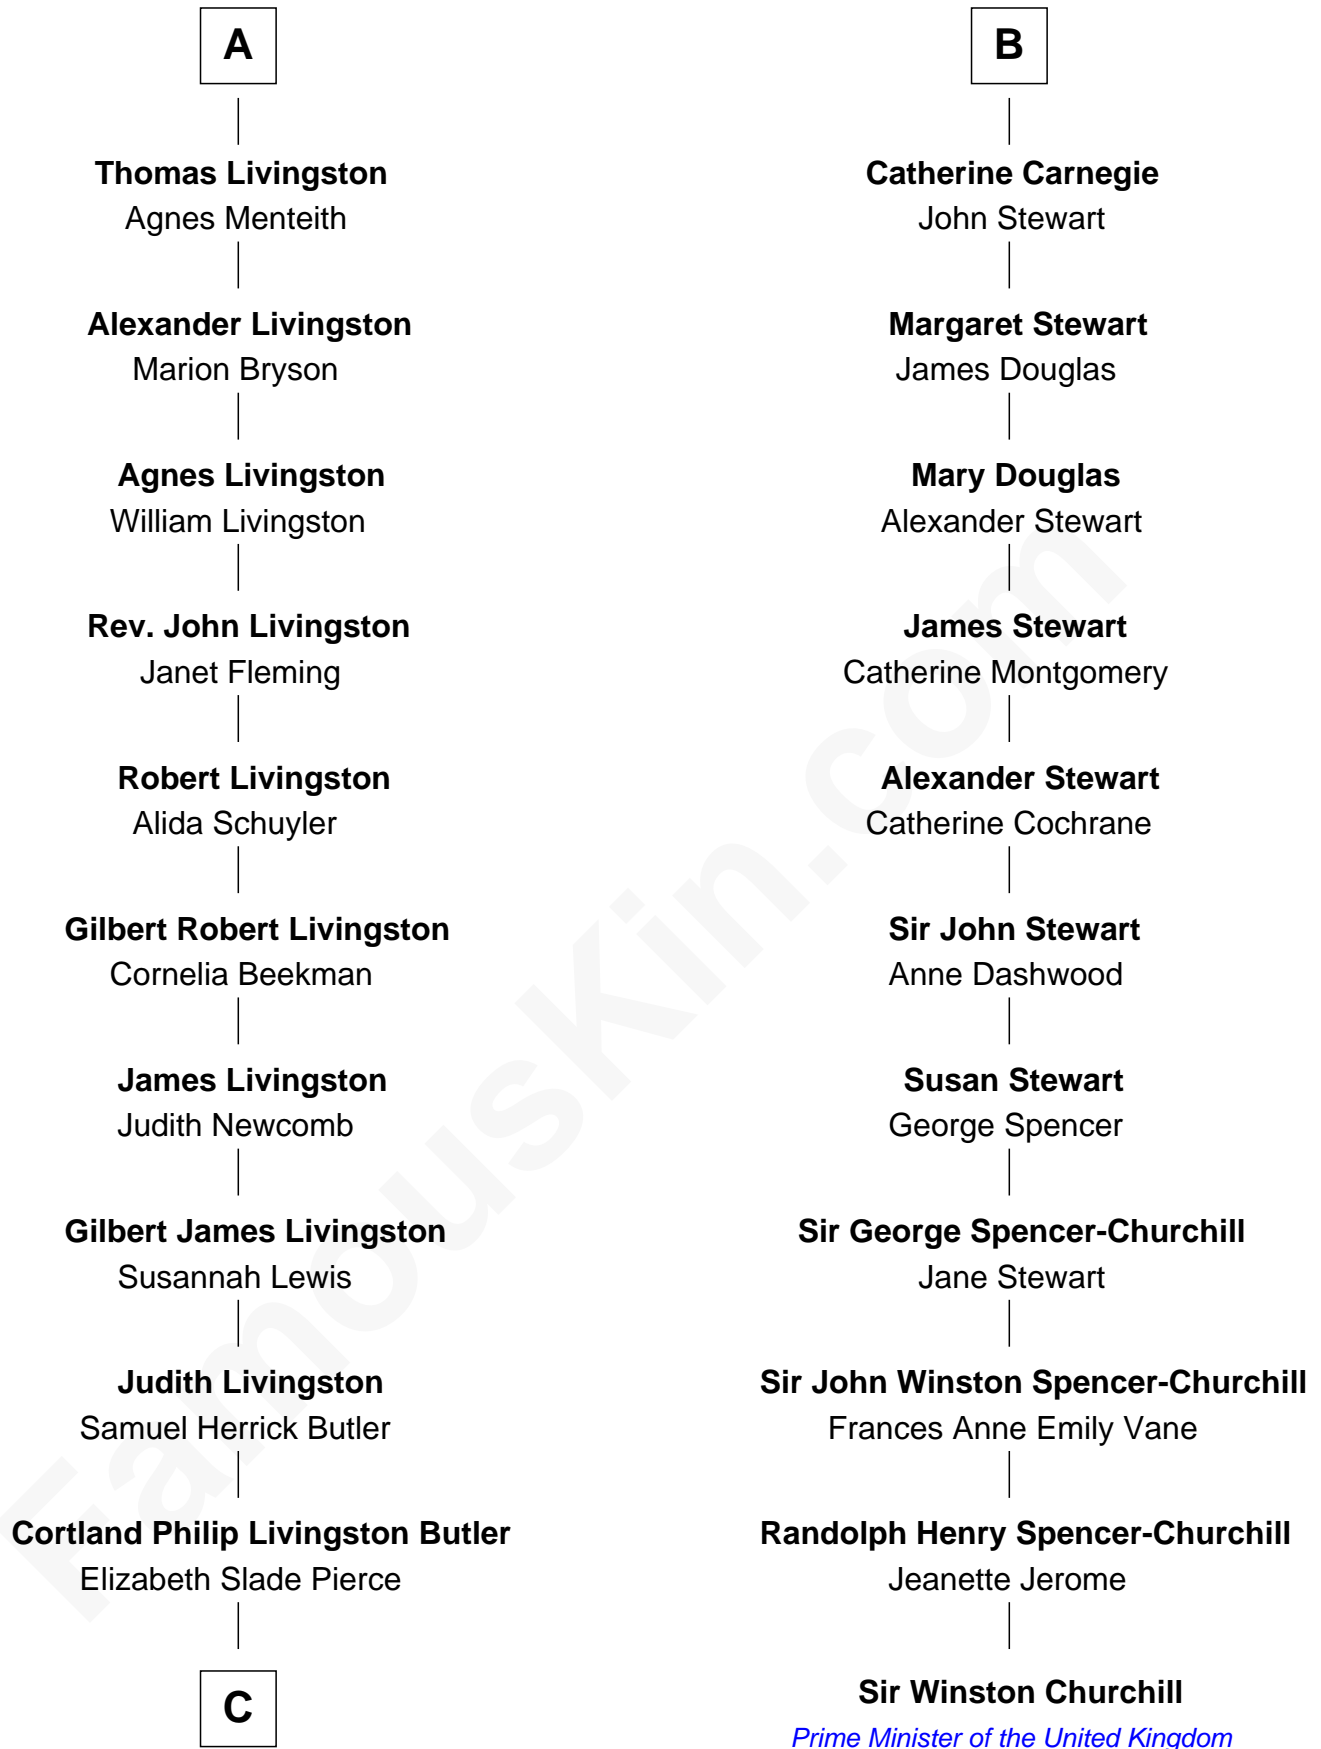

**FamousKin.com**  
**Relationship Chart of**  
**George W. Bush**  
*43rd U.S. President*

**17th cousin 4 times removed of**  
**Sir Winston Churchill**  
*Prime Minister of the United Kingdom*

**C**

—  
**Mary Elizabeth Butler**  
Robert Emmet Sheldon

—  
**Flora Sheldon**  
Samuel Prescott Bush

—  
**Prescott Sheldon Bush**  
Dorothy Wear Walker

—  
**George Herbert Walker Bush**  
Barbara Pierce

—  
**George W. Bush**  
*43rd U.S. President*

FamousKin.com